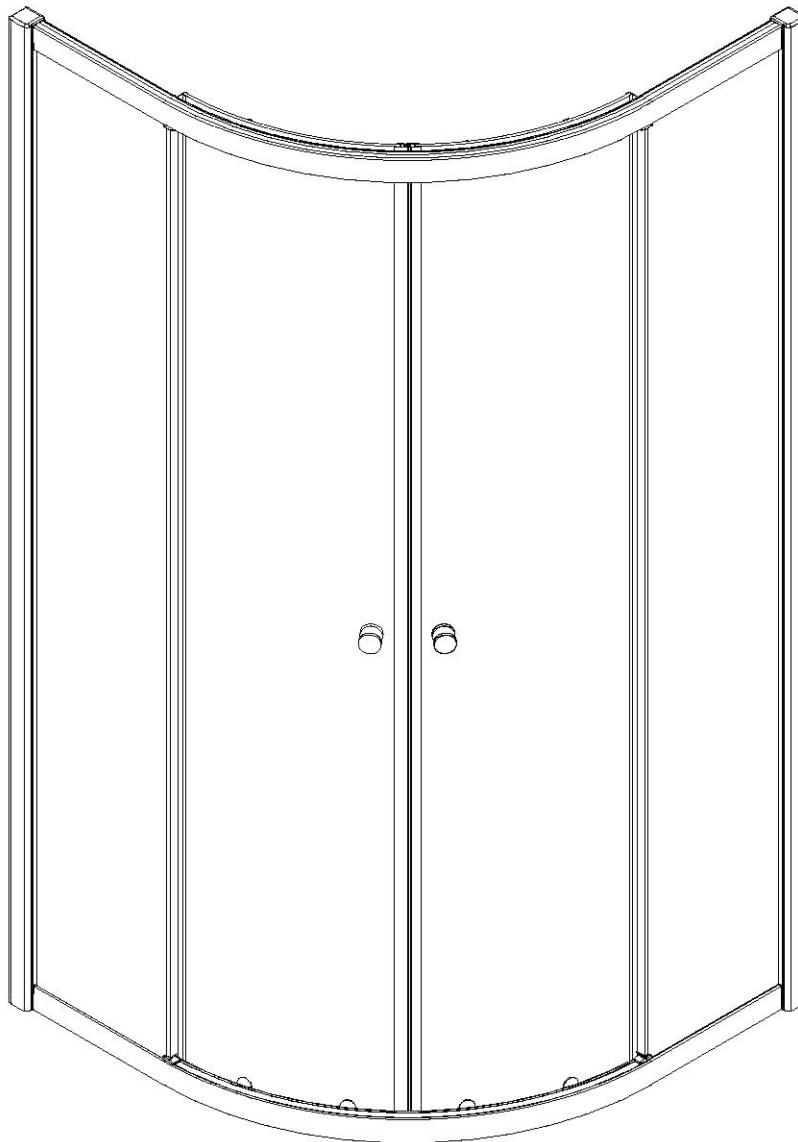

CEZARES ANIMA R-2

Sliding door

Installation instructions

■ General Information

Please inspect the product immediately upon receipt for transit damage, missing packs/parts or manufacturing fault. Damage reported later cannot be accepted. Please handle the product with care avoiding knocks and shock loading to all sides and edges of the glass.

Note: Safety glass can not be re-worked.

■ Installation

Please read these instructions carefully before start of installation.

The wall post has up to 20mm of adjustment for out of true wall situations.

Ensure that the shower tray is fitted level and that after assembly of enclosure there is a full and continuous bead of sealant between the top of the shower tray and the title joint.

Special care should be taken when drilling walls to avoid hidden pipes or electrical cables.

Note: This product is heavy and will require two people to install.

Please remove protective film from aluminium profiles before installation.