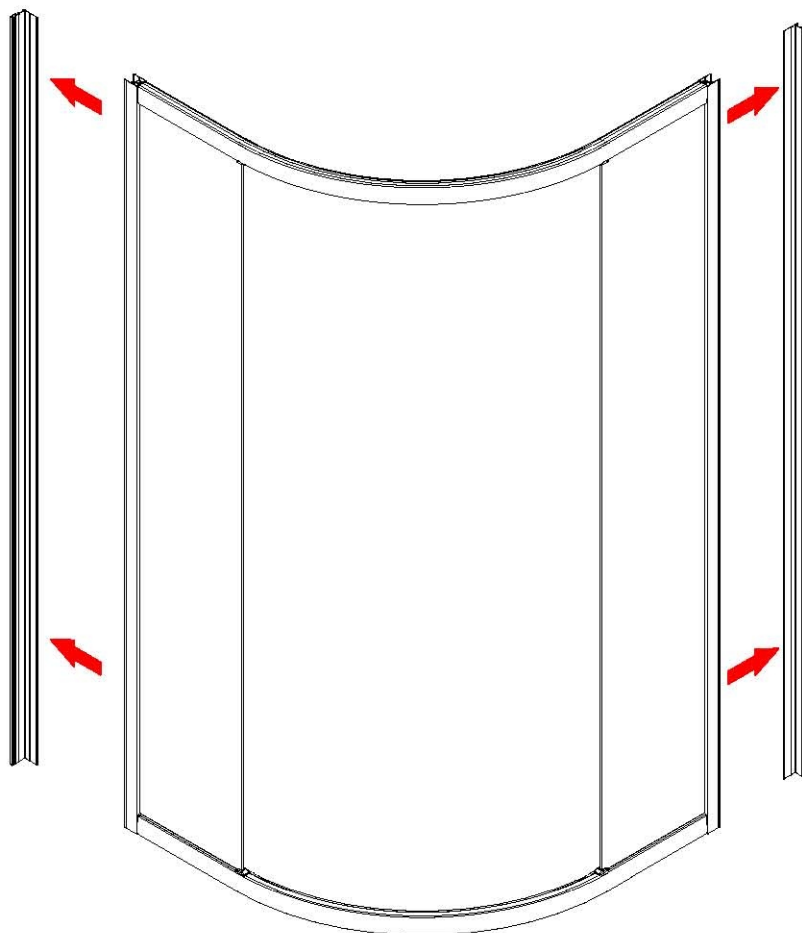

This product is heavy and will require two people to install.