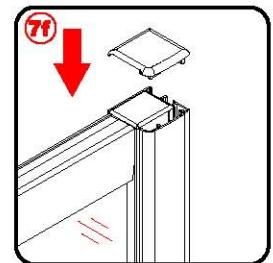

Note: Safety glass can not be re-worked.

■ Installation

Please read these instructions carefully before start of installation.

The wall post has up to 20mm of adjustment for out of true wall situations.

Ensure that the shower tray is fitted level and that after assembly of enclosure there is a full and continuous bead of sealant between the top of the shower tray and the title joint.

This product is heavy and will require two people to install.

x 8
ST4X30

This product is heavy and will require two people to install.

This product is heavy and will require two people to install.

This product is heavy and will require two people to install.