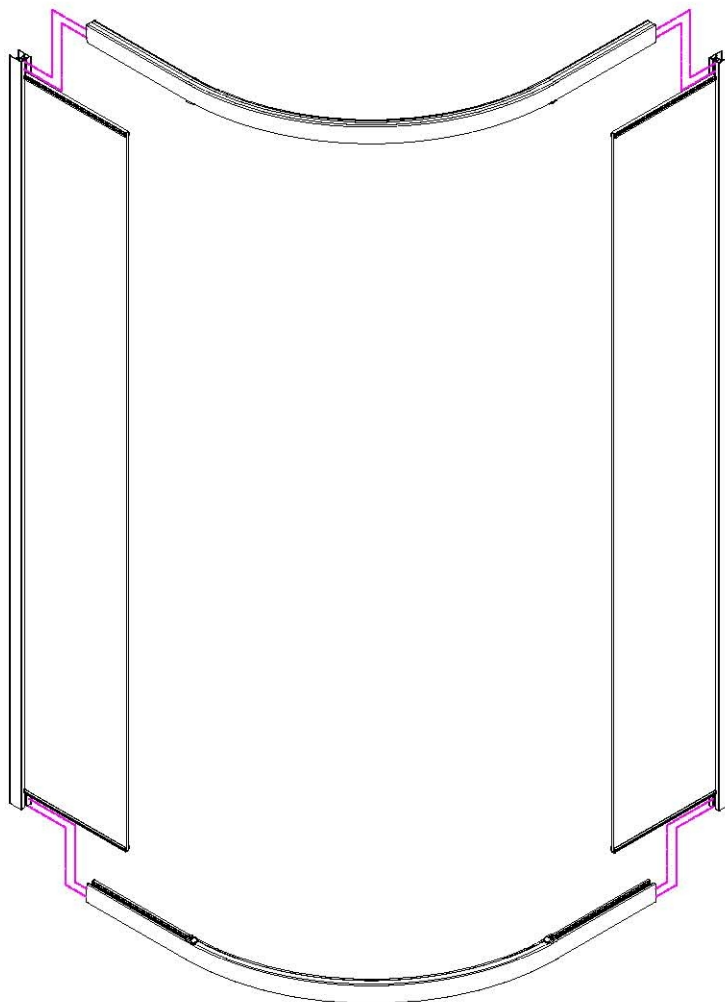

This product is heavy and will require two people to install.