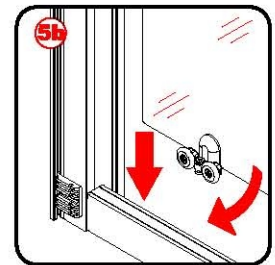

Note: Safety glass can not be re-worked.

■ Installation

Please read these instructions carefully before start of installation.

The wall post has up to 20mm of adjustment for out of true wall situations.

Ensure that the shower tray is fitted level and that after assembly of enclosure there is a full and continuous bead of sealant between the top of the shower tray and the title joint.

Special care should be taken when drilling walls to avoid hidden pipes or electrical cables.

Note: This product is heavy and will require two people to install.

Please remove protective film from aluminium profiles before installation.

This product is heavy and will require two people to install.

x 8
ST4X30

This product is heavy and will require two people to install.

This product is heavy and will require two people to install.

This product is heavy and will require two people to install.

This product is heavy and will require two people to install.