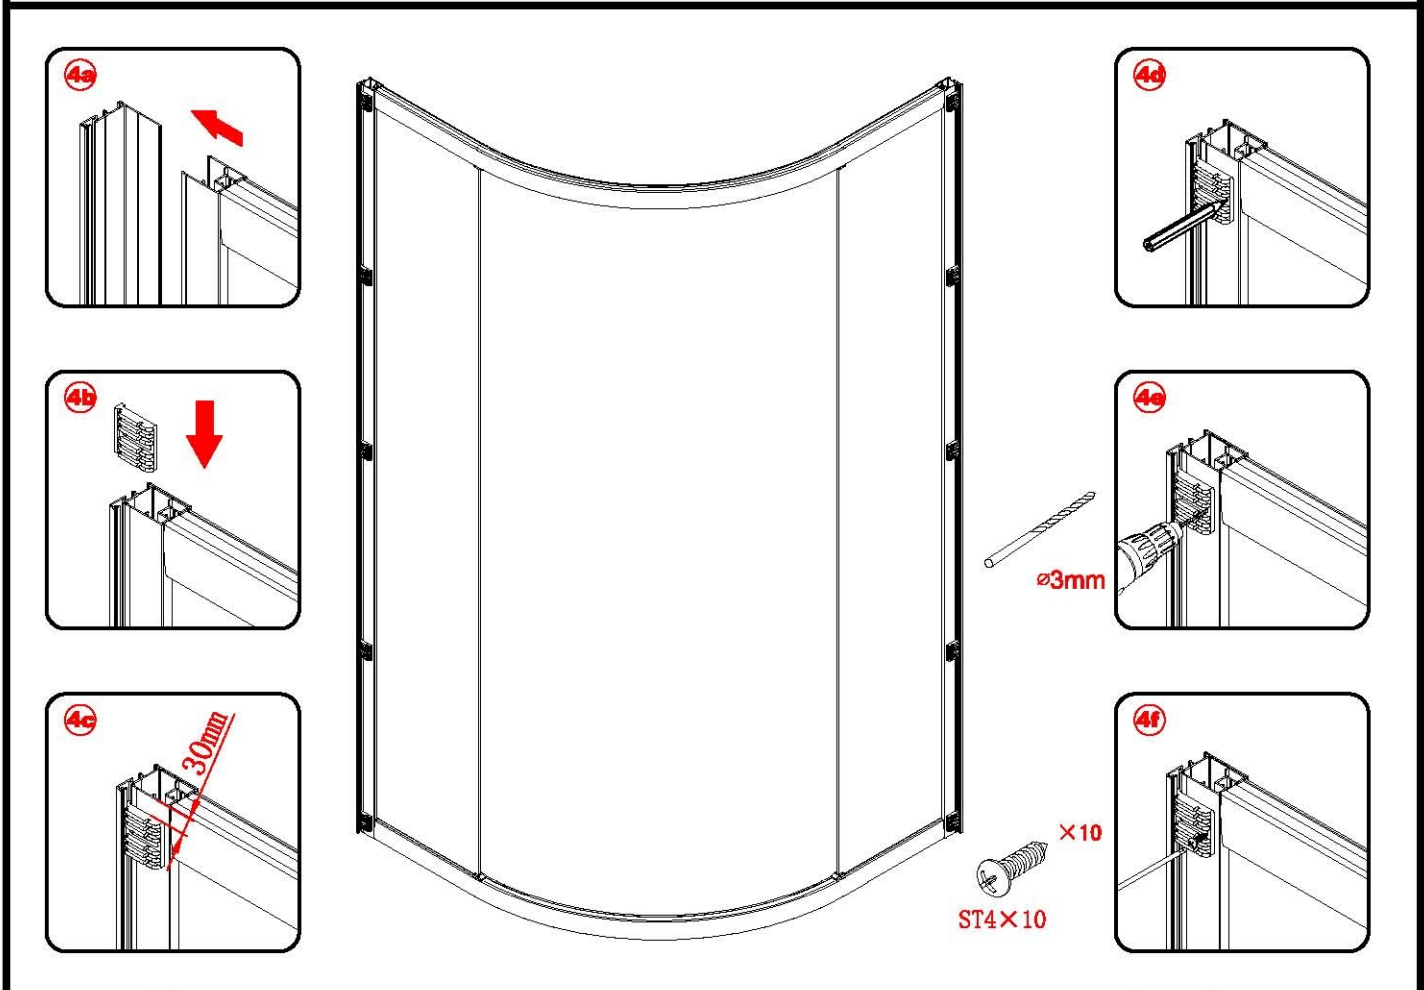

Note: Safety glass can not be re-worked.

■ Installation

Please read these instructions carefully before start of installation.

The wall post has up to 20mm of adjustment for out of true wall situations.

Ensure that the shower tray is fitted level and that after assembly of enclosure there is a full and continuous bead of sealant between the top of the shower tray and the title joint.

This product is heavy and will require two people to install.

x 8
ST4X30

This product is heavy and will require two people to install.

This product is heavy and will require two people to install.

This product is heavy and will require two people to install.