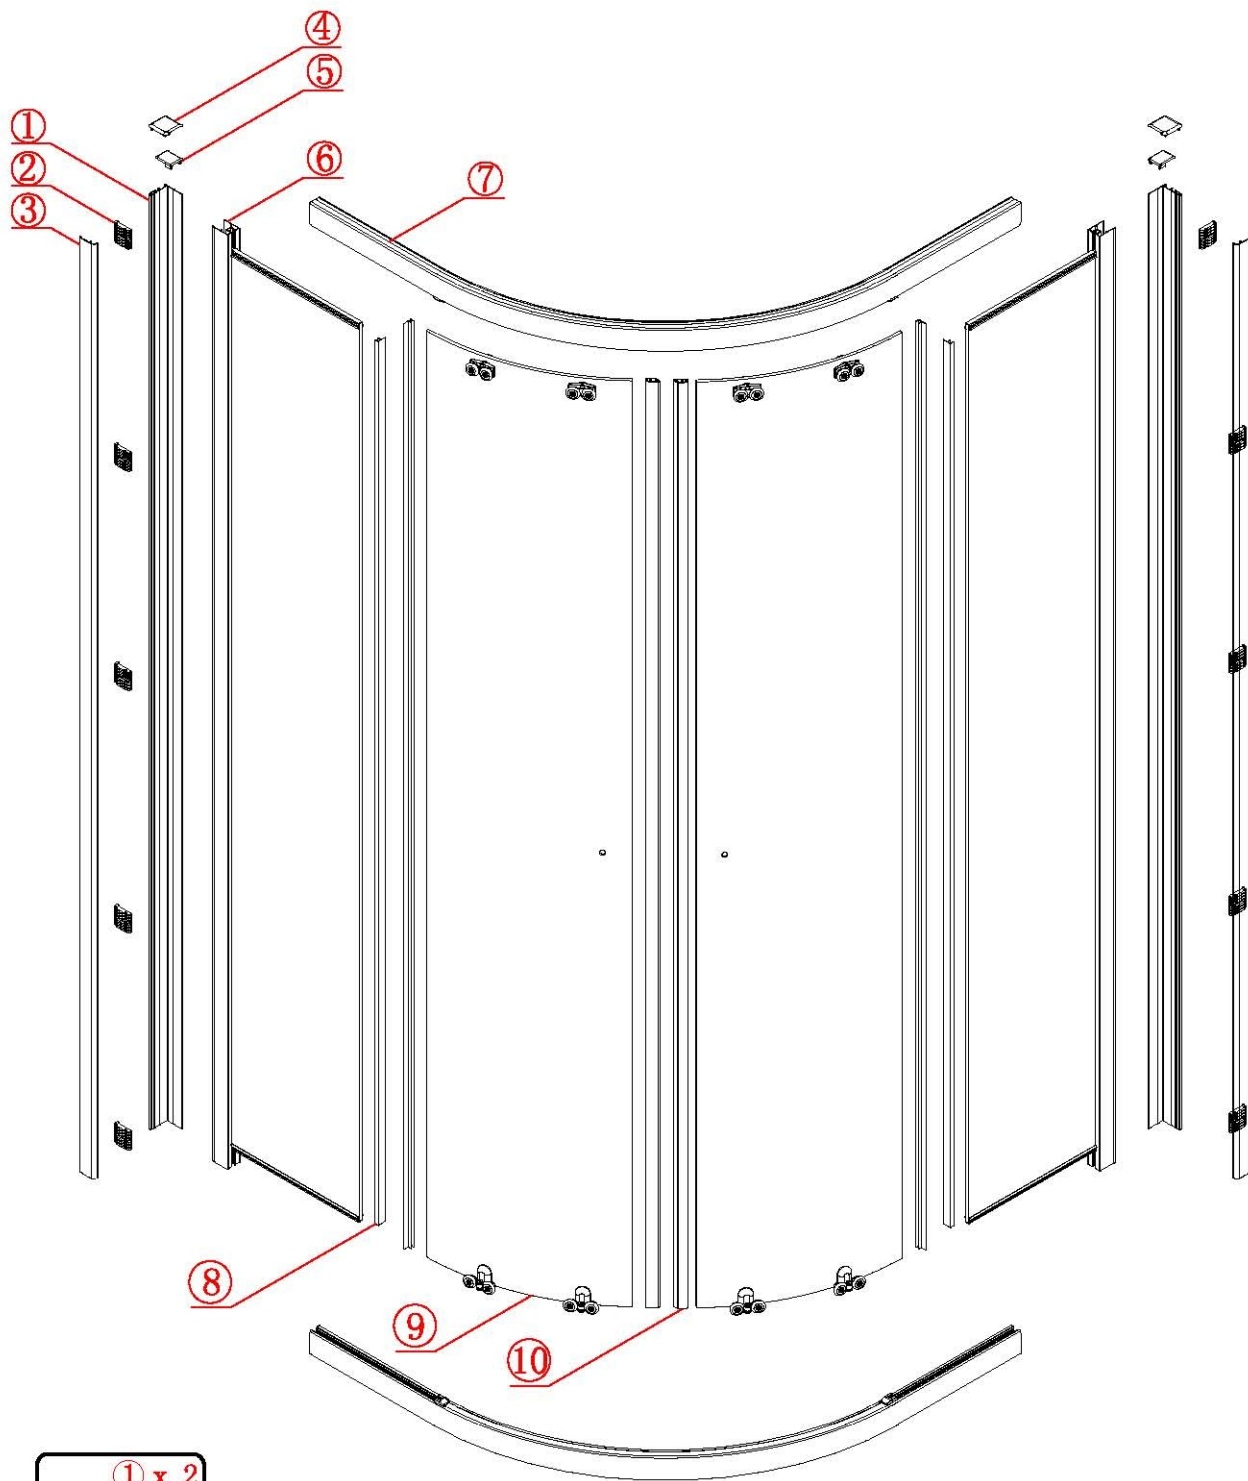

This product is heavy and will require two people to install.