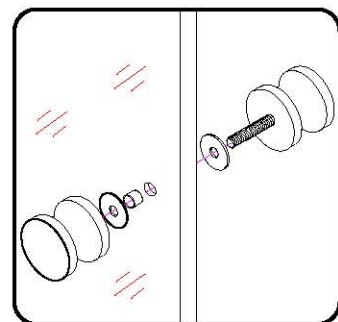

CEZARES ANIMA R-2

Sliding door

Installation instructions

■ General Information

Please inspect the product immediately upon receipt for transit damage, missing packs/parts or manufacturing fault. Damage reported later cannot be accepted. Please handle the product with care avoiding knocks and shock loading to all sides and edges of the glass.

Special care should be taken when drilling walls to avoid hidden pipes or electrical cables.

Note: This product is heavy and will require two people to install.

Please remove protective film from aluminium profiles before installation.

This product is heavy and will require two people to install.

x 8
ST4X30

This product is heavy and will require two people to install.

This product is heavy and will require two people to install.

This product is heavy and will require two people to install.

This product is heavy and will require two people to install.