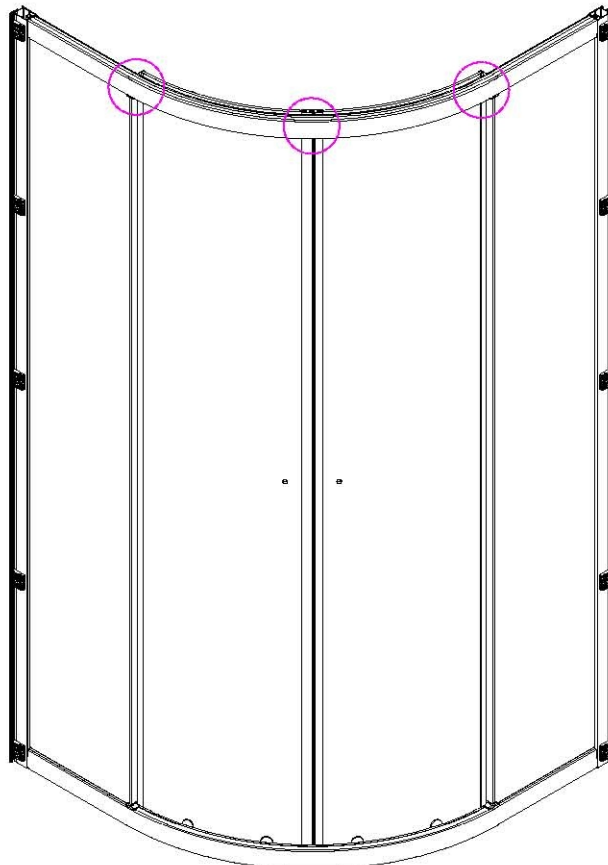

This product is heavy and will require two people to install.