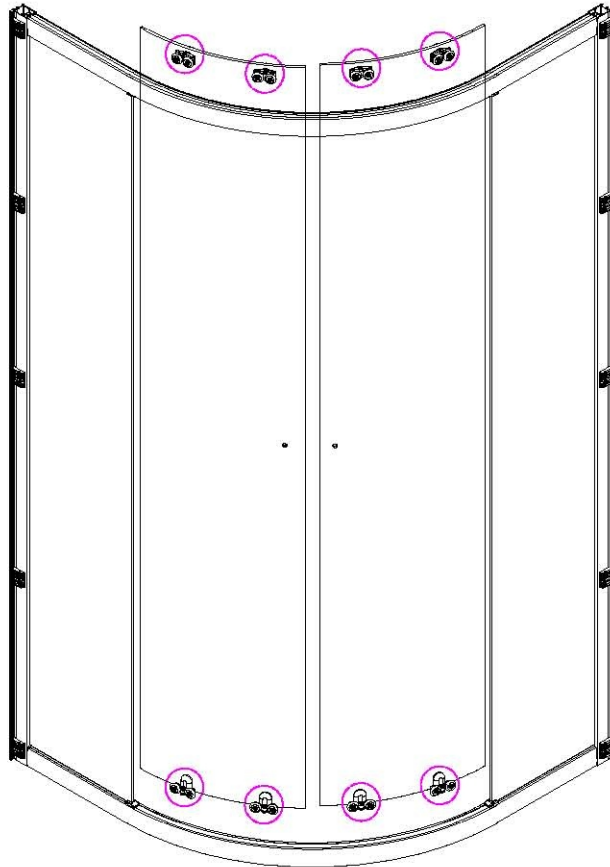

Note: Safety glass can not be re-worked.

■ Installation

Please read these instructions carefully before start of installation.

The wall post has up to 20mm of adjustment for out of true wall situations.

Ensure that the shower tray is fitted level and that after assembly of enclosure there is a full and continuous bead of sealant between the top of the shower tray and the title joint.

Special care should be taken when drilling walls to avoid hidden pipes or electrical cables.

Note: This product is heavy and will require two people to install.

Please remove protective film from aluminium profiles before installation.

This product is heavy and will require two people to install.

x 8
ST4X30

This product is heavy and will require two people to install.

This product is heavy and will require two people to install.

This product is heavy and will require two people to install.

This product is heavy and will require two people to install.