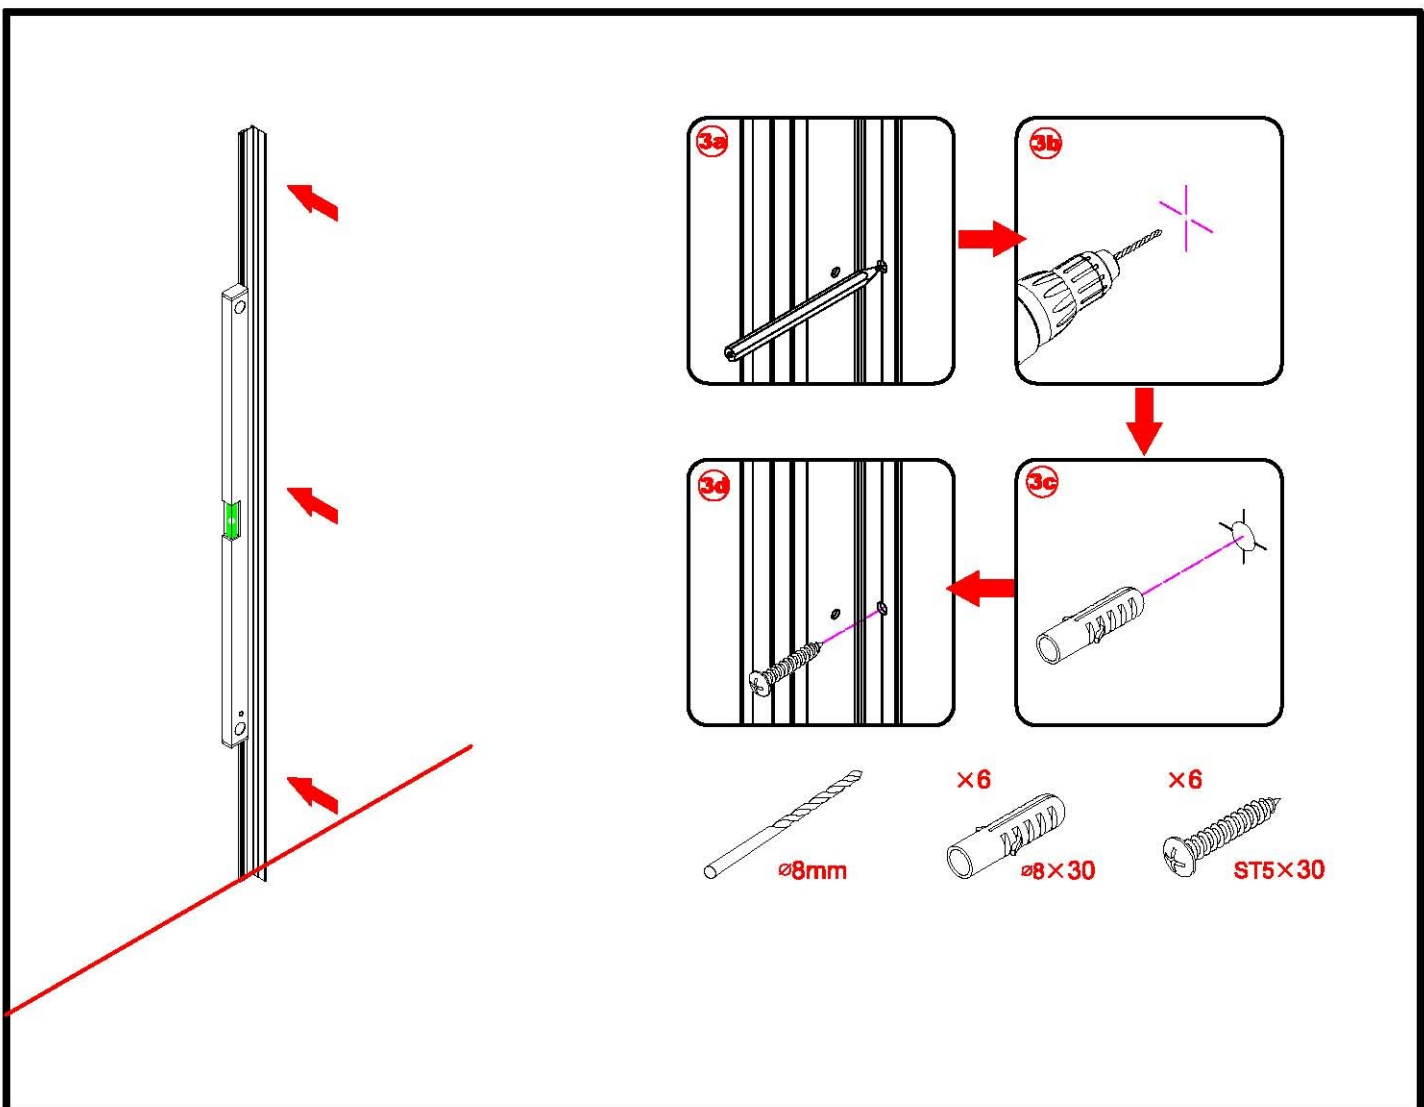

Note: Safety glass can not be re-worked.

■ Installation

Please read these instructions carefully before start of installation.

The wall post has up to 20mm of adjustment for out of true wall situations.

Ensure that the shower tray is fitted level and that after assembly of enclosure there is a full and continuous bead of sealant between the top of the shower tray and the title joint.

Special care should be taken when drilling walls to avoid hidden pipes or electrical cables.

Note: This product is heavy and will require two people to install.

Please remove protective film from aluminium profiles before installation.

■ Shower Tray Installation

The shower tray must be sited against a structural wall.

Water proof walling or tiling should be fitted so that it sits on the top of the tray rim.

■ Aftercare Instructions

After use, your shower should be cleaned with soap and water. This is particularly important in hard water districts where insoluble lime salts may be deposited and allowed to build up. Cleaners of a gritty or abrasive nature should not be used. Care should be taken to avoid contact with strong chemicals such as organic solvents and strippers.

This product is heavy and will require two people to install.

x 8
ST4X30

This product is heavy and will require two people to install.

This product is heavy and will require two people to install.

This product is heavy and will require two people to install.