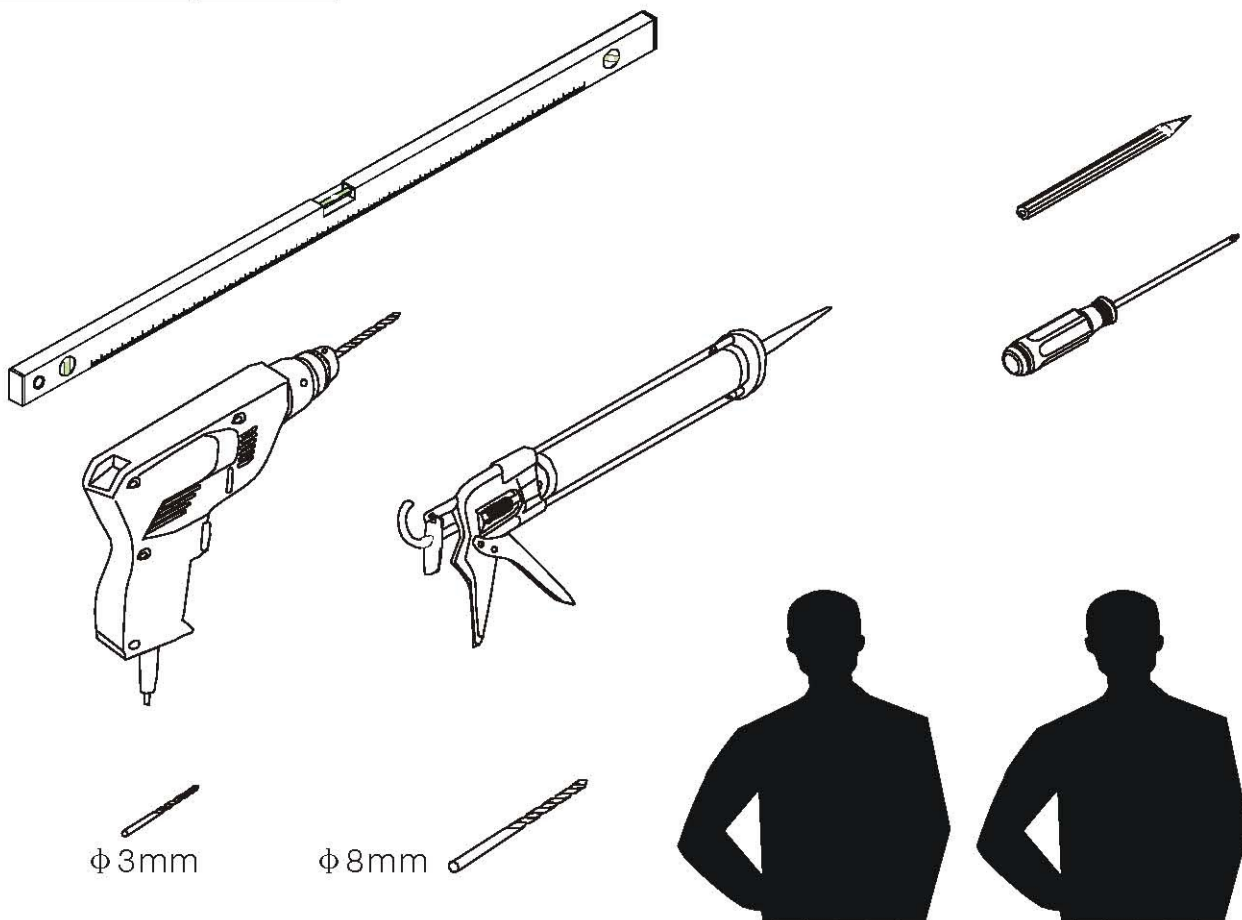

Note: Safety glass can not be re-worked.

■ Installation

Please read these instructions carefully before start of installation.

The wall post has up to 20mm of adjustment for out of true wall situations.

Ensure that the shower tray is fitted level and that after assembly of enclosure there is a full and continuous bead of sealant between the top of the shower tray and the title joint.

Special care should be taken when drilling walls to avoid hidden pipes or electrical cables.

Note: This product is heavy and will require two people to install.

Please remove protective film from aluminium profiles before installation.

■ Shower Tray Installation

The shower tray must be sited against a structural wall.

Water proof walling or tiling should be fitted so that it sits on the top of the tray rim.

■ Aftercare Instructions

After use, your shower should be cleaned with soap and water. This is particularly important in hard water districts where insoluble lime salts may be deposited and allowed to build up. Cleaners of a gritty or abrasive nature should not be used. Care should be taken to avoid contact with strong chemicals such as organic solvents and strippers.

Glass cleaners can be used but with caution, if in doubt contact the supplier of the cleaner in question.

Please keep these instructions for aftercare and customer service details.

Tools required

This product is heavy and will require two people to install.