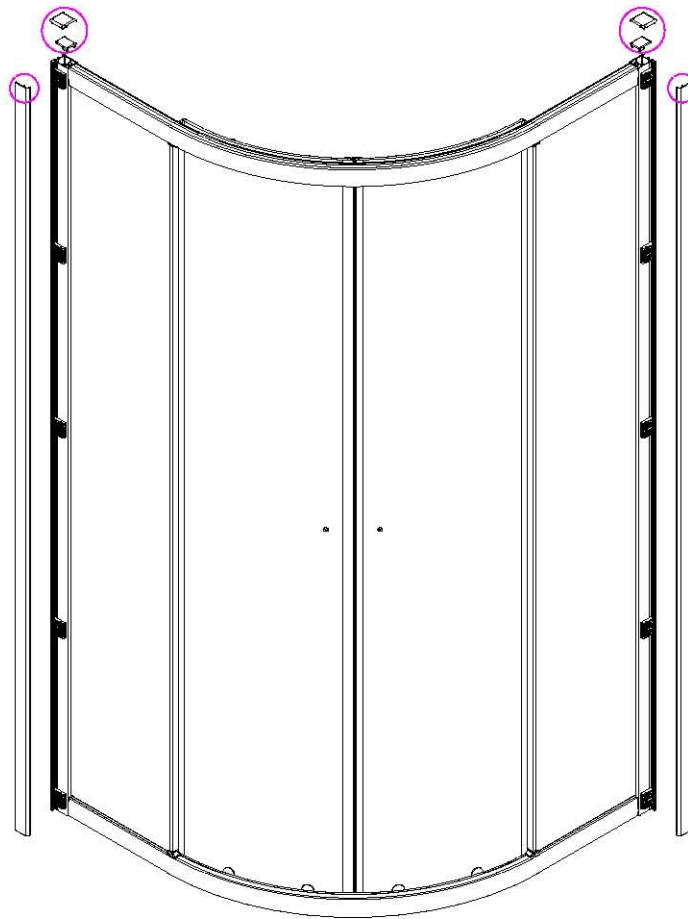

Note: Safety glass can not be re-worked.

■ Installation

Please read these instructions carefully before start of installation.

The wall post has up to 20mm of adjustment for out of true wall situations.

Ensure that the shower tray is fitted level and that after assembly of enclosure there is a full and continuous bead of sealant between the top of the shower tray and the title joint.

This product is heavy and will require two people to install.

x 8
ST4X30

This product is heavy and will require two people to install.

This product is heavy and will require two people to install.

This product is heavy and will require two people to install.