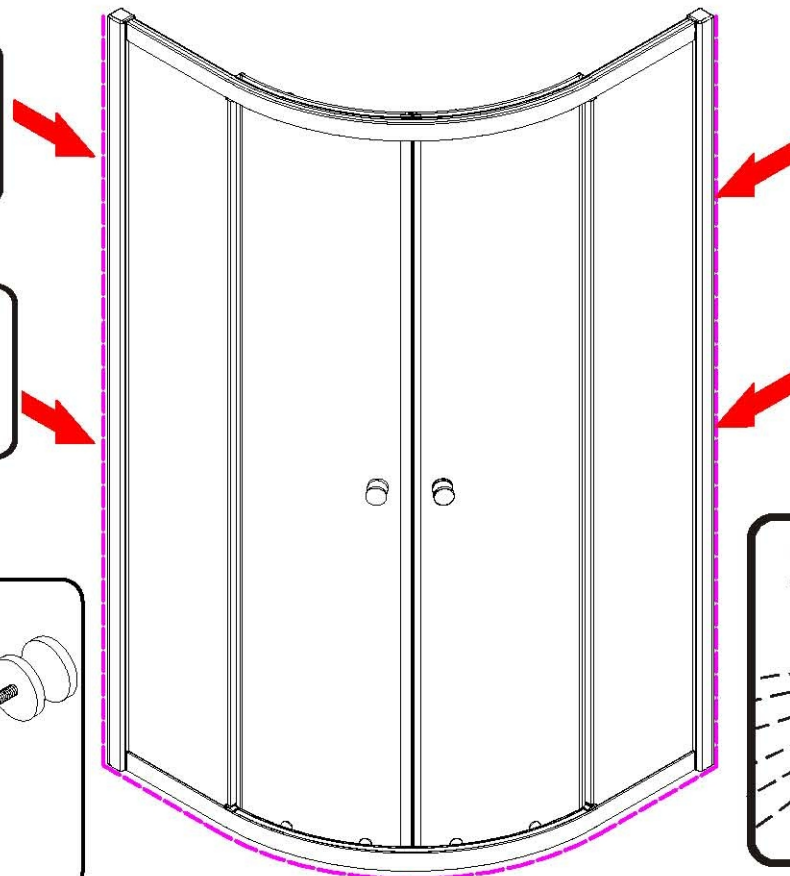

Note: Safety glass can not be re-worked.

■ Installation

Please read these instructions carefully before start of installation.

The wall post has up to 20mm of adjustment for out of true wall situations.

Ensure that the shower tray is fitted level and that after assembly of enclosure there is a full and continuous bead of sealant between the top of the shower tray and the title joint.

Special care should be taken when drilling walls to avoid hidden pipes or electrical cables.

Note: This product is heavy and will require two people to install.

Please remove protective film from aluminium profiles before installation.

This product is heavy and will require two people to install.

x 8
ST4X30

This product is heavy and will require two people to install.

This product is heavy and will require two people to install.

This product is heavy and will require two people to install.

This product is heavy and will require two people to install.