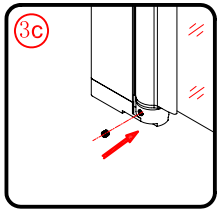

## ■ Installation

Please read these instructions carefully before start of installation.

The wall post has up to 20mm of adjustment for out of true wall situations.

**Ensure that the shower tray is fitted level and that after assembly of enclosure there is a full and continuous bead of sealant between the top of the shower tray and the tile joint.**

## ■ Shower Tray Installation

The shower tray must be sited against a structural wall.

Water proof walling or tiling should be fitted so that it sits on the top of the tray rim.

## Tools required

This product is heavy and will require two people to install.

This product is heavy and will require two people to install.

3

This product is heavy and will require two people to install.

Ø3mm

x 3  
ST4X12

x 3  
ST4X12

This product is heavy and will require two people to install.