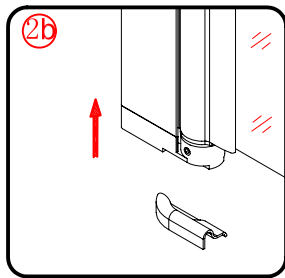

## ■ Installation

Please read these instructions carefully before start of installation.

The wall post has up to 20mm of adjustment for out of true wall situations.

**Ensure that the shower tray is fitted level and that after assembly of enclosure there is a full and continuous bead of sealant between the top of the shower tray and the tile joint.**

## Tools required

This product is heavy and will require two people to install.

This product is heavy and will require two people to install.

3

This product is heavy and will require two people to install.

Ø3mm

x 3  
ST4X12

x 3  
ST4X12

This product is heavy and will require two people to install.