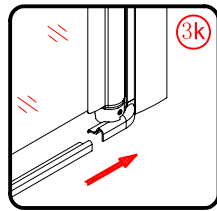

## ■ Installation

Please read these instructions carefully before start of installation.

The wall post has up to 20mm of adjustment for out of true wall situations.

**Ensure that the shower tray is fitted level and that after assembly of enclosure there is a full and continuous bead of sealant between the top of the shower tray and the tile joint.**

## ■ Shower Tray Installation

The shower tray must be sited against a structural wall.

Water proof walling or tiling should be fitted so that it sits on the top of the tray rim.

## Tools required

This product is heavy and will require two people to install.

This product is heavy and will require two people to install.

3

This product is heavy and will require two people to install.

Ø3mm

x 3  
ST4X12

x 3  
ST4X12

This product is heavy and will require two people to install.