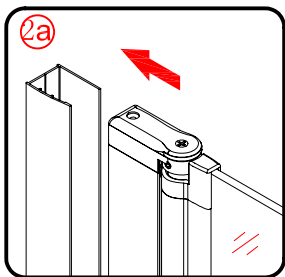

## ■ Installation

Please read these instructions carefully before start of installation.

The wall post has up to 20mm of adjustment for out of true wall situations.

**Ensure that the shower tray is fitted level and that after assembly of enclosure there is a full and continuous bead of sealant between the top of the shower tray and the tile joint.**

## Tools required

This product is heavy and will require two people to install.

This product is heavy and will require two people to install.

3

This product is heavy and will require two people to install.

Ø3mm

x 3  
ST4X12

x 3  
ST4X12

This product is heavy and will require two people to install.