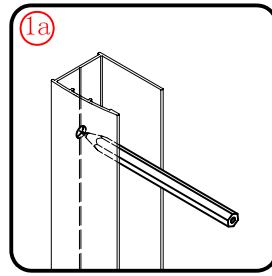

## ■ Installation

Please read these instructions carefully before start of installation.

The wall post has up to 20mm of adjustment for out of true wall situations.

**Ensure that the shower tray is fitted level and that after assembly of enclosure there is a full and continuous bead of sealant between the top of the shower tray and the tile joint.**

## ■ Shower Tray Installation

The shower tray must be sited against a structural wall.

Water proof walling or tiling should be fitted so that it sits on the top of the tray rim.

## Tools required

This product is heavy and will require two people to install.

This product is heavy and will require two people to install.

3

This product is heavy and will require two people to install.

Ø3mm

x 3  
ST4X12

x 3  
ST4X12

This product is heavy and will require two people to install.