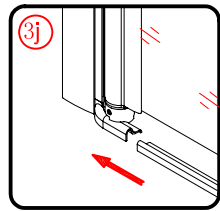

## ■ Installation

Please read these instructions carefully before start of installation.

The wall post has up to 20mm of adjustment for out of true wall situations.

**Ensure that the shower tray is fitted level and that after assembly of enclosure there is a full and continuous bead of sealant between the top of the shower tray and the tile joint.**

## ■ Shower Tray Installation

The shower tray must be sited against a structural wall.

Water proof walling or tiling should be fitted so that it sits on the top of the tray rim.

## Tools required

This product is heavy and will require two people to install.

This product is heavy and will require two people to install.

3

This product is heavy and will require two people to install.

Ø3mm

x 3  
ST4X12

x 3  
ST4X12

This product is heavy and will require two people to install.