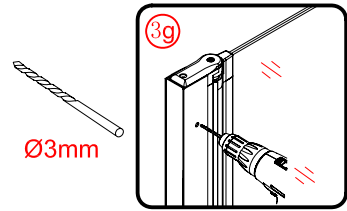

## ■ Installation

Please read these instructions carefully before start of installation.

The wall post has up to 20mm of adjustment for out of true wall situations.

**Ensure that the shower tray is fitted level and that after assembly of enclosure there is a full and continuous bead of sealant between the top of the shower tray and the tile joint.**

## Tools required

This product is heavy and will require two people to install.

This product is heavy and will require two people to install.

3

This product is heavy and will require two people to install.

Ø3mm

x 3  
ST4X12

x 3  
ST4X12

This product is heavy and will require two people to install.