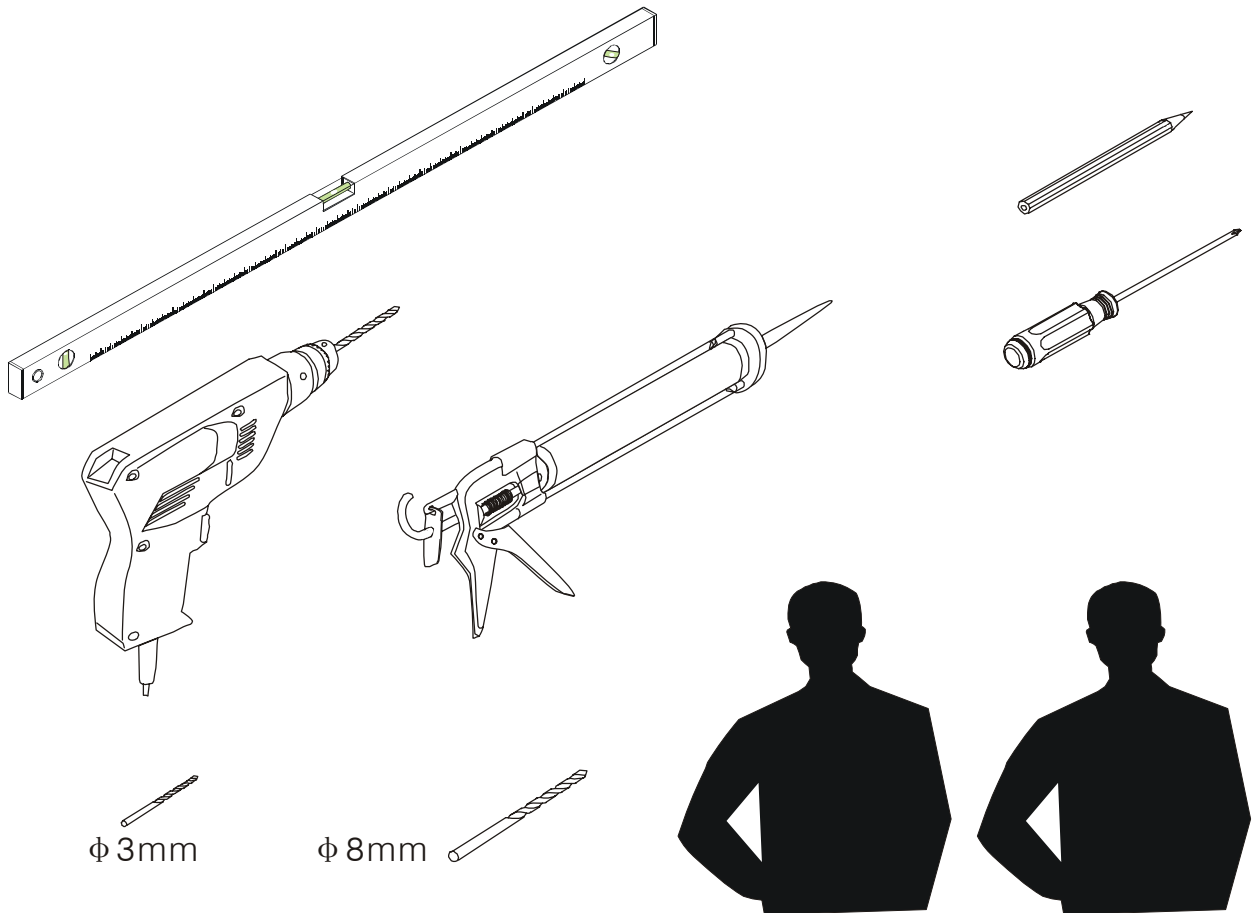

Note: Safety glass can not be re-worked.

■ Installation

Please read these instructions carefully before start of installation.

The wall post has up to 20mm of adjustment for out of true wall situations.

Ensure that the shower tray is fitted level and that after assembly of enclosure there is a full and continuous bead of sealant between the top of the shower tray and the tile joint.

Special care should be taken when drilling walls to avoid hidden pipes or electrical cables.

Note: This product is heavy and will require two people to install.

Please remove protective film from aluminium profiles before installation.

■ Shower Tray Installation

The shower tray must be sited against a structural wall.

Water proof walling or tiling should be fitted so that it sits on the top of the tray rim.

■ Aftercare Instructions

After use, your shower should be cleaned with soap and water. This is particularly important in hard water districts where insoluble lime salts may be deposited and allowed to build up. Cleaners of a gritty or abrasive nature should not be used. Care should be taken to avoid contact with strong chemicals such as organic solvents and strippers.

Glass cleaners can be used but with caution, if in doubt contact the supplier of the cleaner in question.

Please keep these instructions for aftercare and customer service details.

Tools required

This product is heavy and will require two people to install.