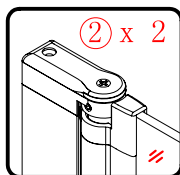

This product is heavy and will require two people to install.