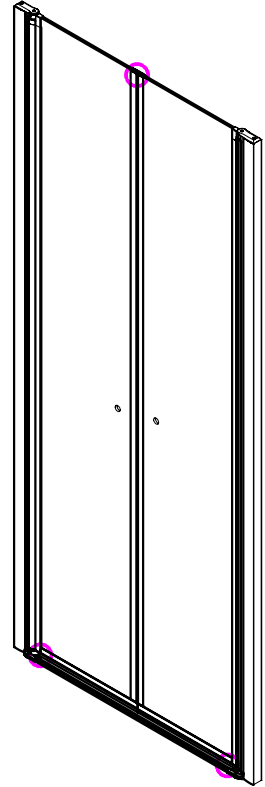

Ø3mm

x 3
ST4X12

x 3
ST4X12