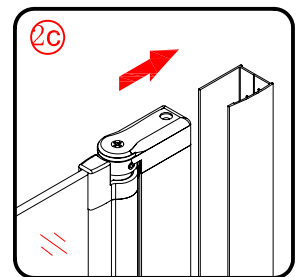

## ■ Installation

Please read these instructions carefully before start of installation.

The wall post has up to 20mm of adjustment for out of true wall situations.

**Ensure that the shower tray is fitted level and that after assembly of enclosure there is a full and continuous bead of sealant between the top of the shower tray and the tile joint.**

## ■ Shower Tray Installation

The shower tray must be sited against a structural wall.

Water proof walling or tiling should be fitted so that it sits on the top of the tray rim.

## Tools required

This product is heavy and will require two people to install.

This product is heavy and will require two people to install.

3

This product is heavy and will require two people to install.

Ø3mm

x 3  
ST4X12

x 3  
ST4X12

This product is heavy and will require two people to install.