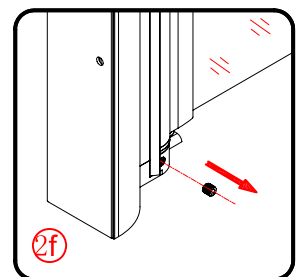

## ■ Installation

Please read these instructions carefully before start of installation.

The wall post has up to 20mm of adjustment for out of true wall situations.

**Ensure that the shower tray is fitted level and that after assembly of enclosure there is a full and continuous bead of sealant between the top of the shower tray and the tile joint.**

## Tools required

This product is heavy and will require two people to install.

This product is heavy and will require two people to install.

3

This product is heavy and will require two people to install.

Ø3mm

x 3  
ST4X12

x 3  
ST4X12

This product is heavy and will require two people to install.