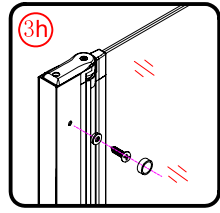

## ■ Installation

Please read these instructions carefully before start of installation.

The wall post has up to 20mm of adjustment for out of true wall situations.

**Ensure that the shower tray is fitted level and that after assembly of enclosure there is a full and continuous bead of sealant between the top of the shower tray and the tile joint.**

## Tools required

This product is heavy and will require two people to install.

This product is heavy and will require two people to install.

3

This product is heavy and will require two people to install.

Ø3mm

x 3  
ST4X12

x 3  
ST4X12

This product is heavy and will require two people to install.