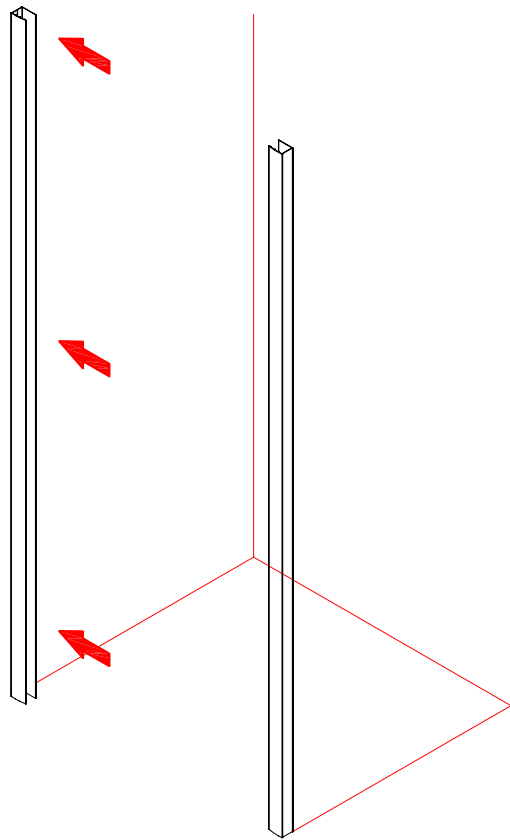

## ■ Installation

Please read these instructions carefully before start of installation.

The wall post has up to 20mm of adjustment for out of true wall situations.

**Ensure that the shower tray is fitted level and that after assembly of enclosure there is a full and continuous bead of sealant between the top of the shower tray and the tile joint.**

## ■ Shower Tray Installation

The shower tray must be sited against a structural wall.

Water proof walling or tiling should be fitted so that it sits on the top of the tray rim.

## Tools required

This product is heavy and will require two people to install.

This product is heavy and will require two people to install.

3

This product is heavy and will require two people to install.

Ø3mm

x 3  
ST4X12

x 3  
ST4X12

This product is heavy and will require two people to install.