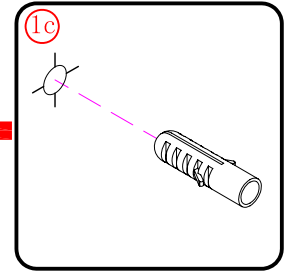

## ■ Installation

Please read these instructions carefully before start of installation.

The wall post has up to 20mm of adjustment for out of true wall situations.

**Ensure that the shower tray is fitted level and that after assembly of enclosure there is a full and continuous bead of sealant between the top of the shower tray and the tile joint.**

## Tools required

This product is heavy and will require two people to install.

This product is heavy and will require two people to install.

3

This product is heavy and will require two people to install.