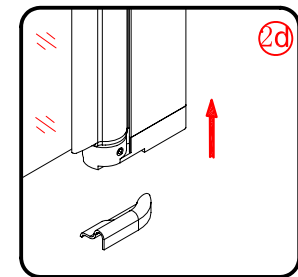

## ■ Installation

Please read these instructions carefully before start of installation.

The wall post has up to 20mm of adjustment for out of true wall situations.

**Ensure that the shower tray is fitted level and that after assembly of enclosure there is a full and continuous bead of sealant between the top of the shower tray and the tile joint.**

## ■ Shower Tray Installation

The shower tray must be sited against a structural wall.

Water proof walling or tiling should be fitted so that it sits on the top of the tray rim.

## Tools required

This product is heavy and will require two people to install.

This product is heavy and will require two people to install.

3

This product is heavy and will require two people to install.

Ø3mm

x 3  
ST4X12

x 3  
ST4X12

This product is heavy and will require two people to install.