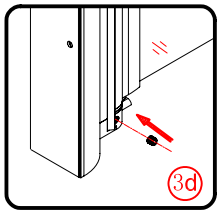

## ■ Installation

Please read these instructions carefully before start of installation.

The wall post has up to 20mm of adjustment for out of true wall situations.

**Ensure that the shower tray is fitted level and that after assembly of enclosure there is a full and continuous bead of sealant between the top of the shower tray and the tile joint.**

## Tools required

This product is heavy and will require two people to install.

This product is heavy and will require two people to install.

3

This product is heavy and will require two people to install.

Ø3mm

x 3  
ST4X12

x 3  
ST4X12

This product is heavy and will require two people to install.