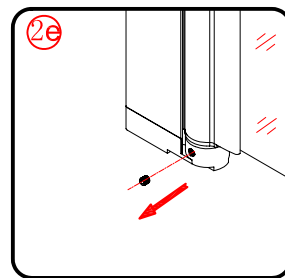

## ■ Installation

Please read these instructions carefully before start of installation.

The wall post has up to 20mm of adjustment for out of true wall situations.

**Ensure that the shower tray is fitted level and that after assembly of enclosure there is a full and continuous bead of sealant between the top of the shower tray and the tile joint.**

## Tools required

This product is heavy and will require two people to install.

This product is heavy and will require two people to install.

3

This product is heavy and will require two people to install.

Ø3mm

x 3  
ST4X12

x 3  
ST4X12

This product is heavy and will require two people to install.