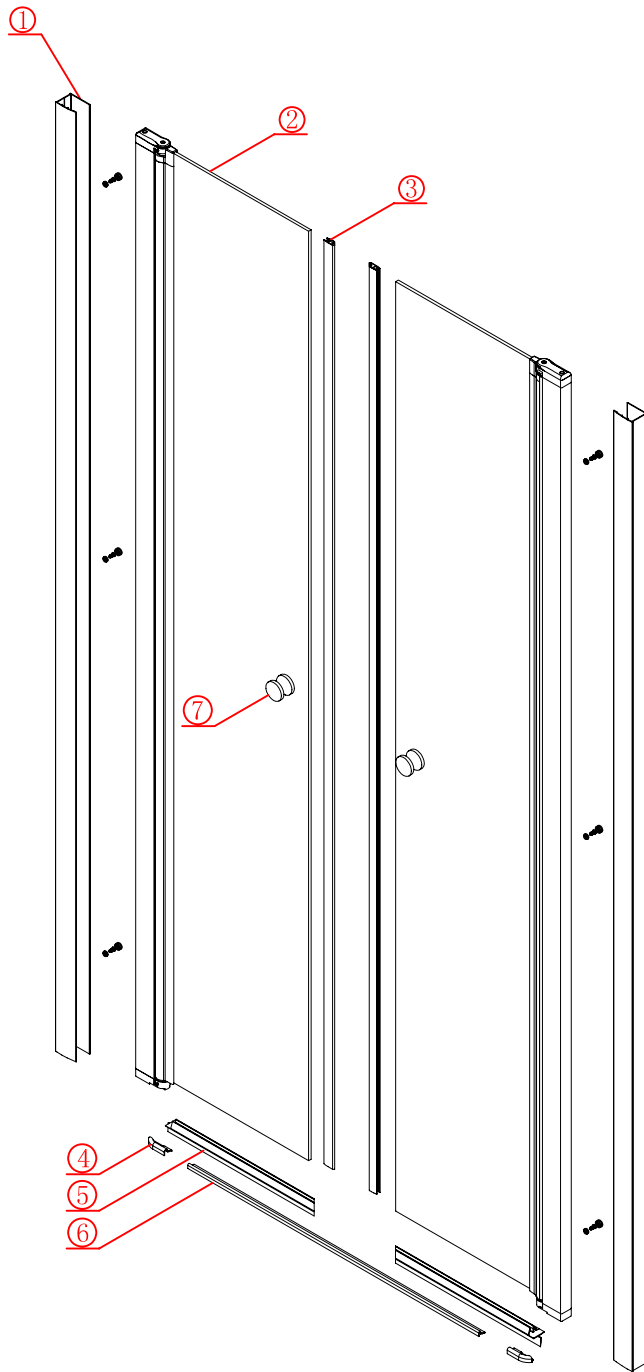

This product is heavy and will require two people to install.