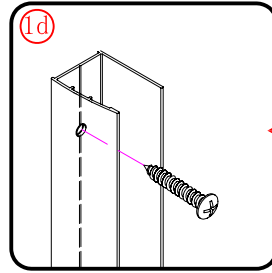

## ■ Installation

Please read these instructions carefully before start of installation.

The wall post has up to 20mm of adjustment for out of true wall situations.

**Ensure that the shower tray is fitted level and that after assembly of enclosure there is a full and continuous bead of sealant between the top of the shower tray and the tile joint.**

## Tools required

This product is heavy and will require two people to install.

This product is heavy and will require two people to install.

3

This product is heavy and will require two people to install.

Ø3mm

x 3  
ST4X12

x 3  
ST4X12

This product is heavy and will require two people to install.