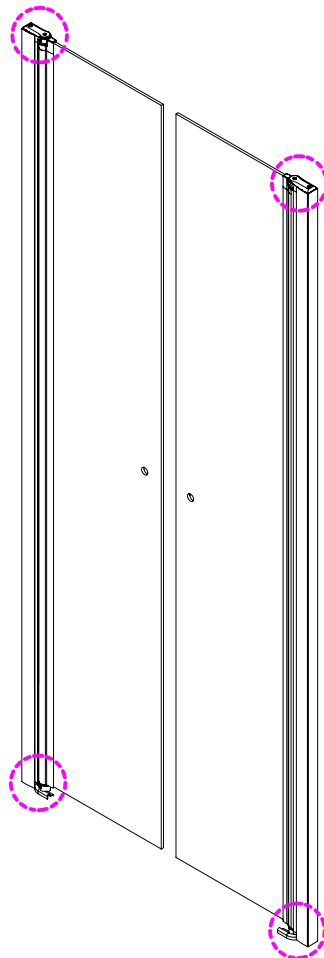

## ■ Installation

Please read these instructions carefully before start of installation.

The wall post has up to 20mm of adjustment for out of true wall situations.

**Ensure that the shower tray is fitted level and that after assembly of enclosure there is a full and continuous bead of sealant between the top of the shower tray and the tile joint.**

## ■ Shower Tray Installation

The shower tray must be sited against a structural wall.

Water proof walling or tiling should be fitted so that it sits on the top of the tray rim.

## Tools required

This product is heavy and will require two people to install.

This product is heavy and will require two people to install.

3

This product is heavy and will require two people to install.

Ø3mm

x 3  
ST4X12

x 3  
ST4X12

This product is heavy and will require two people to install.