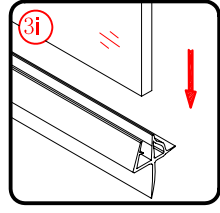

## ■ Installation

Please read these instructions carefully before start of installation.

The wall post has up to 20mm of adjustment for out of true wall situations.

**Ensure that the shower tray is fitted level and that after assembly of enclosure there is a full and continuous bead of sealant between the top of the shower tray and the tile joint.**

## ■ Shower Tray Installation

The shower tray must be sited against a structural wall.

Water proof walling or tiling should be fitted so that it sits on the top of the tray rim.

## Tools required

This product is heavy and will require two people to install.

This product is heavy and will require two people to install.

3

This product is heavy and will require two people to install.

Ø3mm

x 3  
ST4X12

x 3  
ST4X12

This product is heavy and will require two people to install.