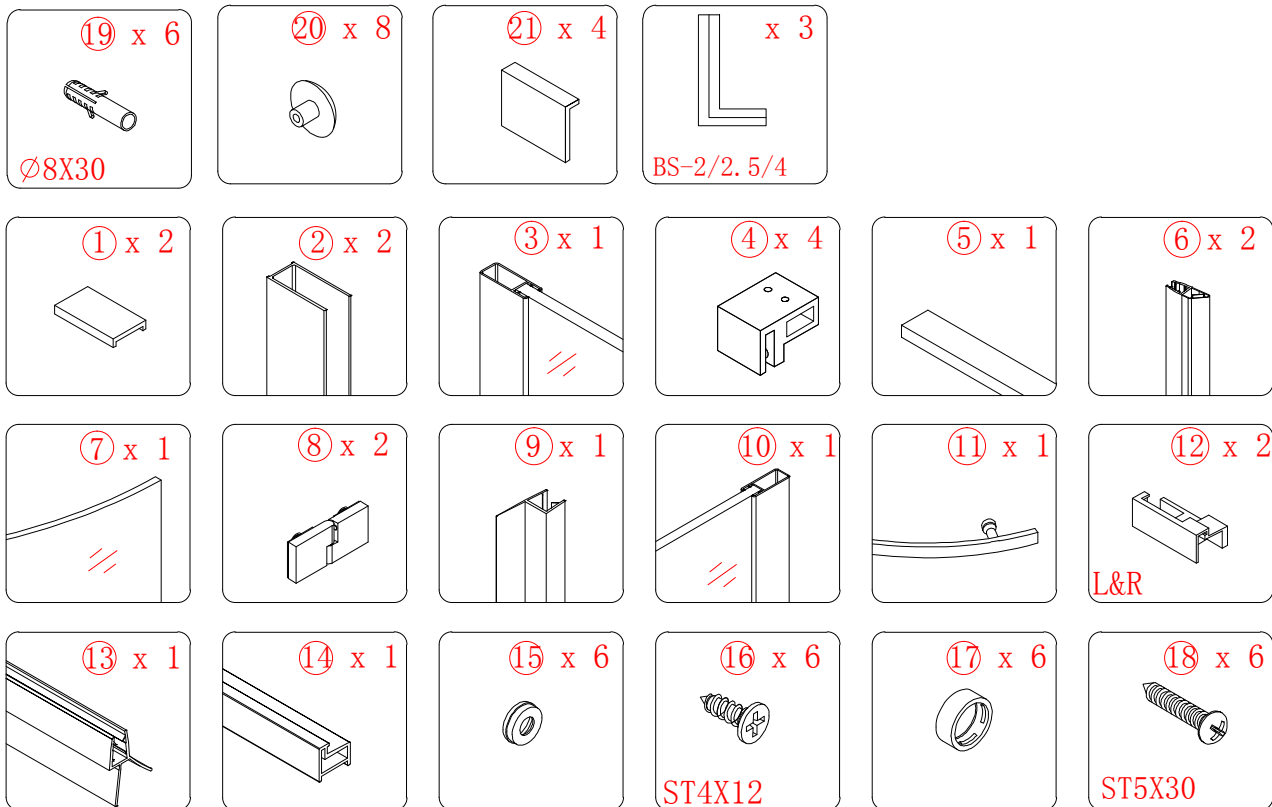

This product is heavy and will require two people to install.

-  $\phi 8\text{mm}$
-  $\phi 8 \times 30$ ×6
-  ST5 × 30 ×6

A * B
 875*875 FOR BERGAMO-R-1-90-ARCO
 975*975 FOR BERGAMO-R-1-100-ARCO
 875/975*1175 FOR BERGAMO-RH-1-120*90/100-ARCO-L
 1175*875/975 FOR BERGAMO-RH-1-120*90/100-ARCO-R