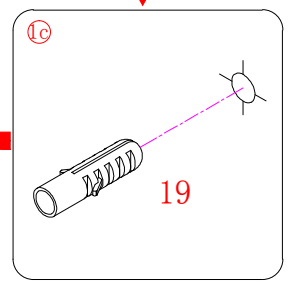

This product is heavy and will require two people to install.

-  $\phi 8\text{mm}$
-  $\phi 8 \times 30$ ×6
-  ST5 × 30 ×6

A * B
 875*875 FOR BERGAMO-R-1-90-ARCO
 975*975 FOR BERGAMO-R-1-100-ARCO
 875/975*1175 FOR BERGAMO-RH-1-120*90/100-ARCO-L
 1175*875/975 FOR BERGAMO-RH-1-120*90/100-ARCO-R