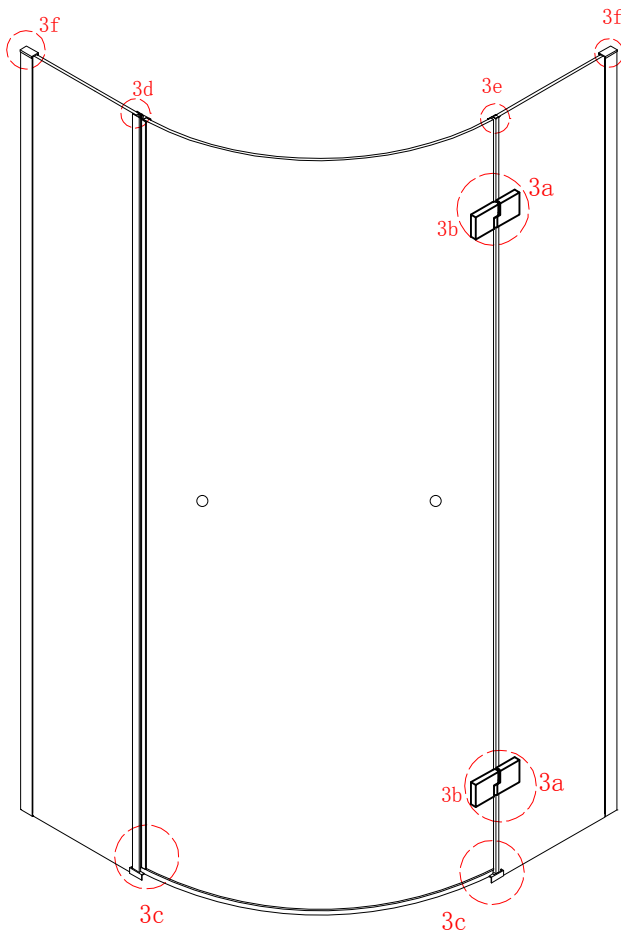

This product is heavy and will require two people to install.