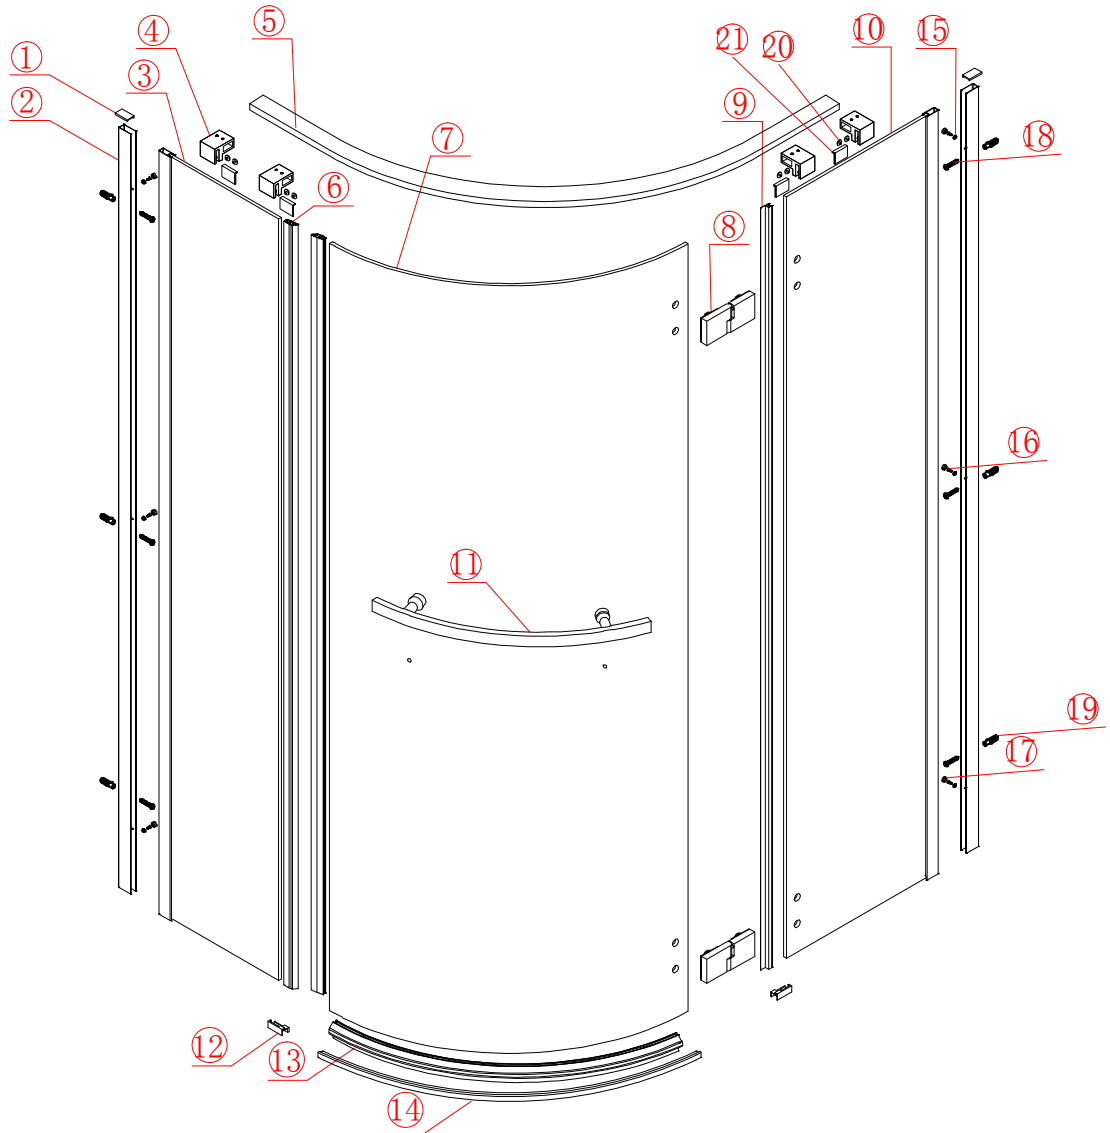

Note: Safety glass can not be re-worked.

■ Installation

Please read these instructions carefully before start of installation.

The wall post has up to 20mm of adjustment for out of true wall situations.

Ensure that the shower tray is fitted level and that after assembly of enclosure there is a full and continuous bead of sealant between the top of the shower tray and the tile joint.

This product is heavy and will require two people to install.

-  $\phi 8\text{mm}$
-  $\phi 8 \times 30$ ×6
-  ST5 × 30 ×6

A * B
 875*875 FOR BERGAMO-R-1-90-ARCO
 975*975 FOR BERGAMO-R-1-100-ARCO
 875/975*1175 FOR BERGAMO-RH-1-120*90/100-ARCO-L
 1175*875/975 FOR BERGAMO-RH-1-120*90/100-ARCO-R