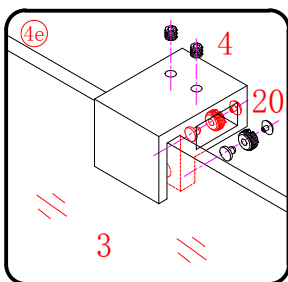

This product is heavy and will require two people to install.