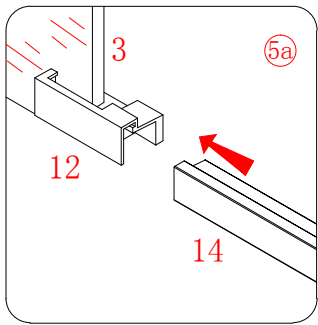

5

This product is heavy and will require two people to install.