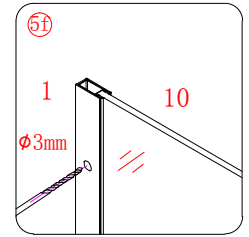

5

This product is heavy and will require two people to install.