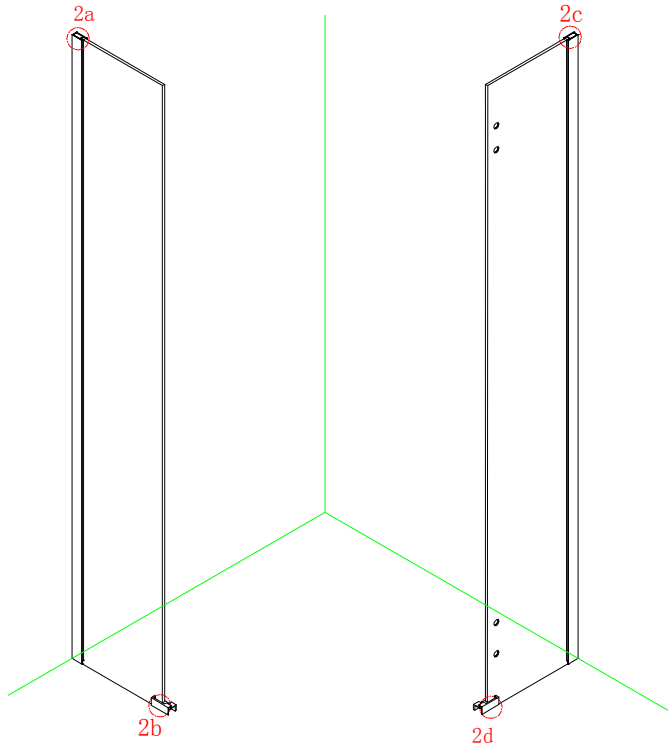

This product is heavy and will require two people to install.

-  $\phi 8\text{mm}$
-  $\phi 8 \times 30$ ×6
-  ST5 × 30 ×6

A * B
 875*875 FOR BERGAMO-R-1-90-ARCO
 975*975 FOR BERGAMO-R-1-100-ARCO
 875/975*1175 FOR BERGAMO-RH-1-120*90/100-ARCO-L
 1175*875/975 FOR BERGAMO-RH-1-120*90/100-ARCO-R