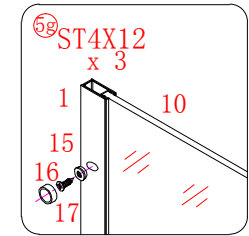

5

This product is heavy and will require two people to install.