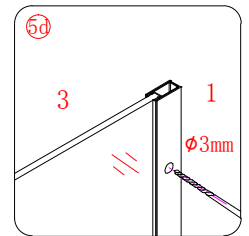

5

This product is heavy and will require two people to install.