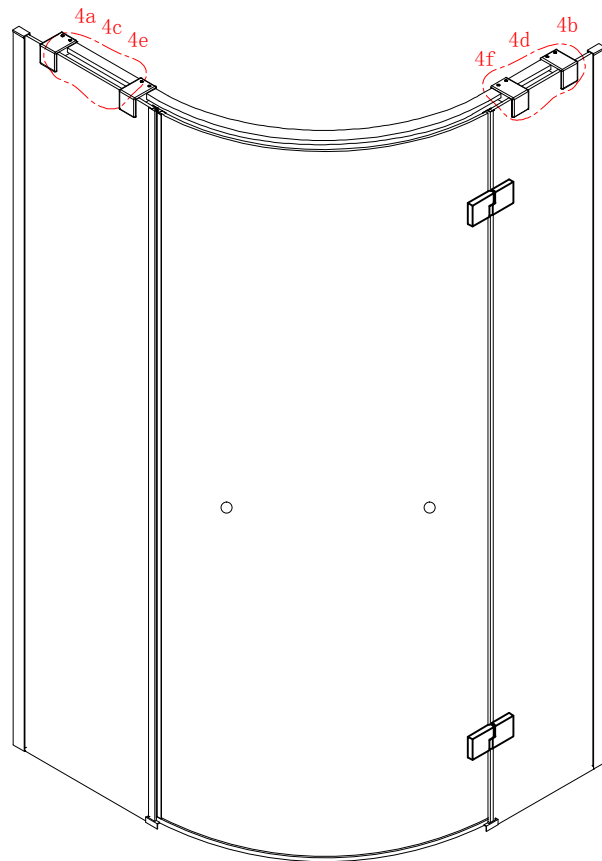

This product is heavy and will require two people to install.