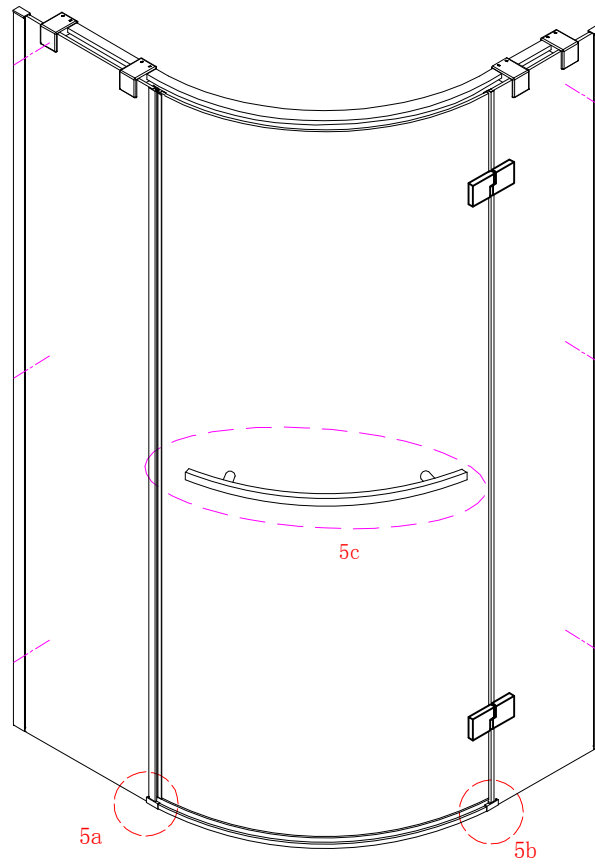

5

This product is heavy and will require two people to install.