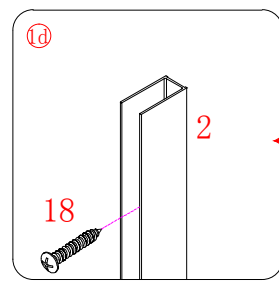

This product is heavy and will require two people to install.

-  $\phi 8\text{mm}$
-  $\phi 8 \times 30$ ×6
-  ST5 × 30 ×6

A * B
 875*875 FOR BERGAMO-R-1-90-ARCO
 975*975 FOR BERGAMO-R-1-100-ARCO
 875/975*1175 FOR BERGAMO-RH-1-120*90/100-ARCO-L
 1175*875/975 FOR BERGAMO-RH-1-120*90/100-ARCO-R