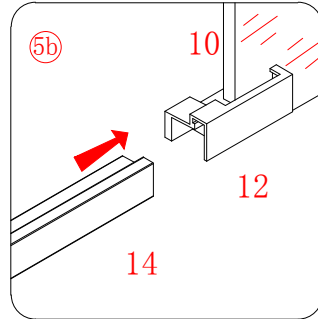

5

This product is heavy and will require two people to install.