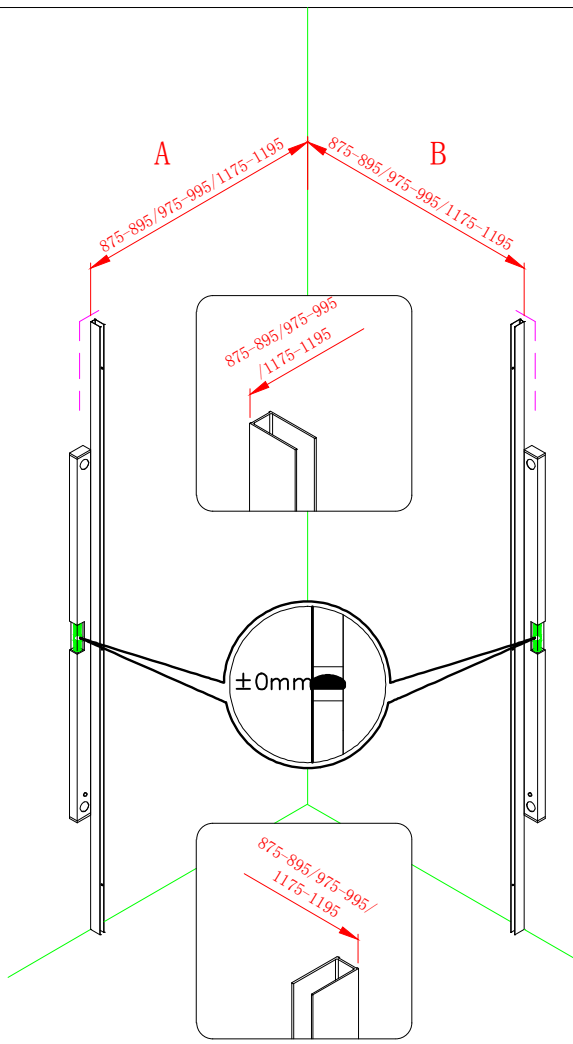

Note: Safety glass can not be re-worked.

■ Installation

Please read these instructions carefully before start of installation.

The wall post has up to 20mm of adjustment for out of true wall situations.

Ensure that the shower tray is fitted level and that after assembly of enclosure there is a full and continuous bead of sealant between the top of the shower tray and the tile joint.

■ Shower Tray Installation

The shower tray must be sited against a structural wall.

Water proof walling or tiling should be fitted so that it sits on the top of the tray rim.

■ Aftercare Instructions

After use, your shower should be cleaned with soap and water. This is particularly important in hard water districts where insoluble lime salts may be deposited and allowed to build up. Cleaners of a gritty or abrasive nature should not be used. Care should be taken to avoid contact with strong chemicals such as organic solvents and strippers.

This product is heavy and will require two people to install.

-  $\phi 8\text{mm}$
-  $\phi 8 \times 30$ ×6
-  ST5 × 30 ×6

A * B
 875*875 FOR BERGAMO-R-1-90-ARCO
 975*975 FOR BERGAMO-R-1-100-ARCO
 875/975*1175 FOR BERGAMO-RH-1-120*90/100-ARCO-L
 1175*875/975 FOR BERGAMO-RH-1-120*90/100-ARCO-R