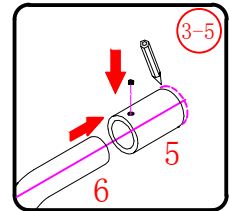

This product is heavy and will require two people to install.