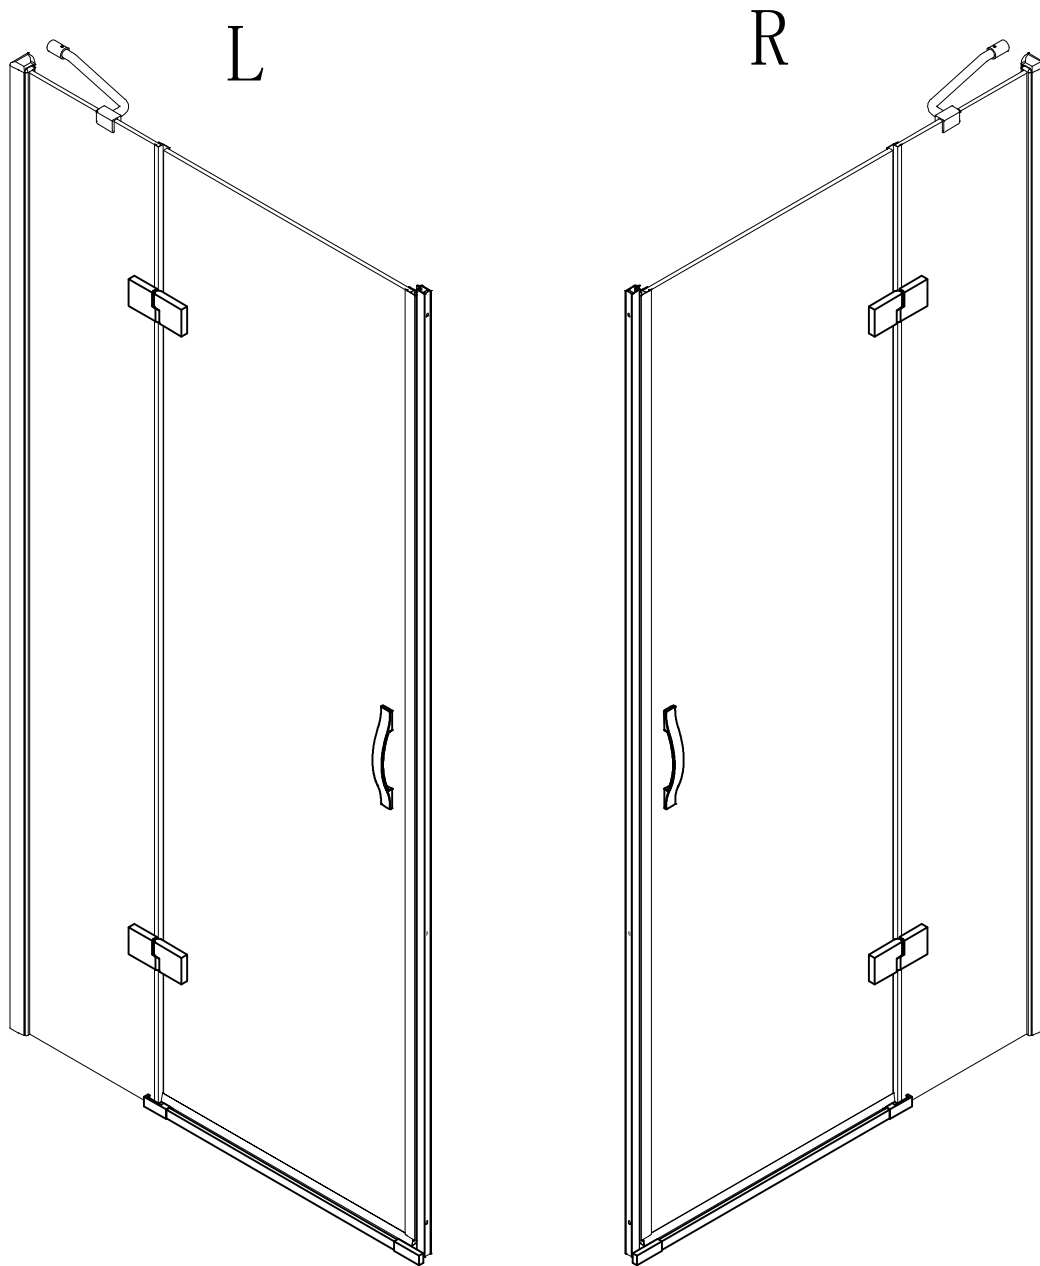

CEZARES®

Hinged door

Installation instructions

(For BERGAMO-60/(30/40/50/60))

BERGAMO-13

BERGAMO-A-1/BERGAMO-AH-1

BERGAMO-A-2/BERGAMO-AH-2

■ General Information

Note: Safety glass can not be re-worked.

■ Installation

Please read these instructions carefully before start of installation.

The wall post has up to 20mm of adjustment for out of true wall situations.

Ensure that the shower tray is fitted level and that after assembly of enclosure there is a full and continuous bead of sealant between the top of the shower tray and the tile joint.

Special care should be taken when drilling walls to avoid hidden pipes or electrical cables.

Note: This product is heavy and will require two people to install.

Please remove protective film from aluminium profiles before installation.