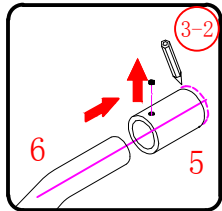

This product is heavy and will require two people to install.