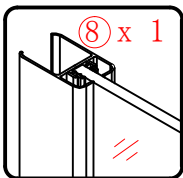

㉙ x 3

ST4X15

This product is heavy and will require two people to install.

Ø8mm
19 x3

Ø8X30

20 x3

ST5X30

This product is heavy and will require two people to install.

This product is heavy and will require two people to install.

This product is heavy and will require two people to install.

This product is heavy and will require two people to install.

Installation instructions
(For VERONA-Side panel)

This product is heavy and will require two people to install.

This product is heavy and will require two people to install.

This product is heavy and will require two people to install.