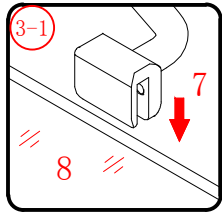

This product is heavy and will require two people to install.