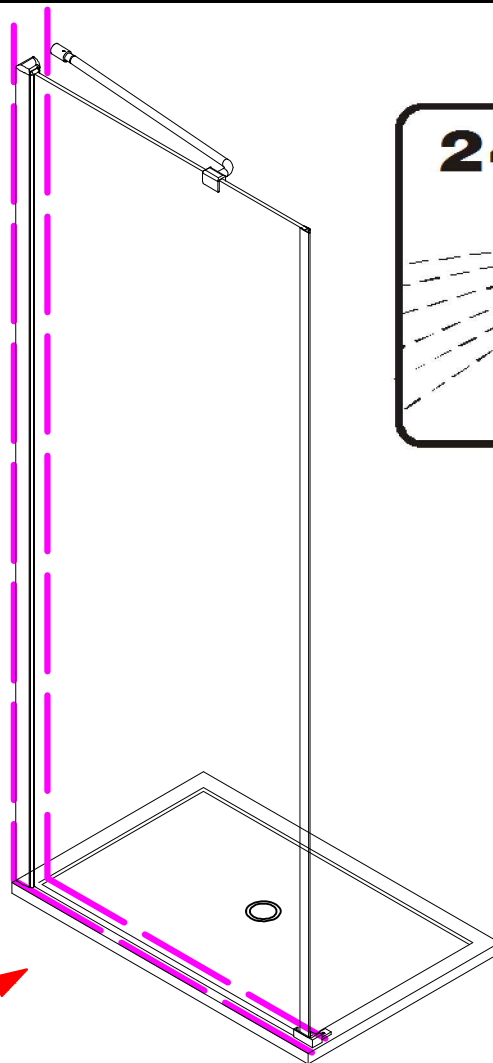

This product is heavy and will require two people to install.