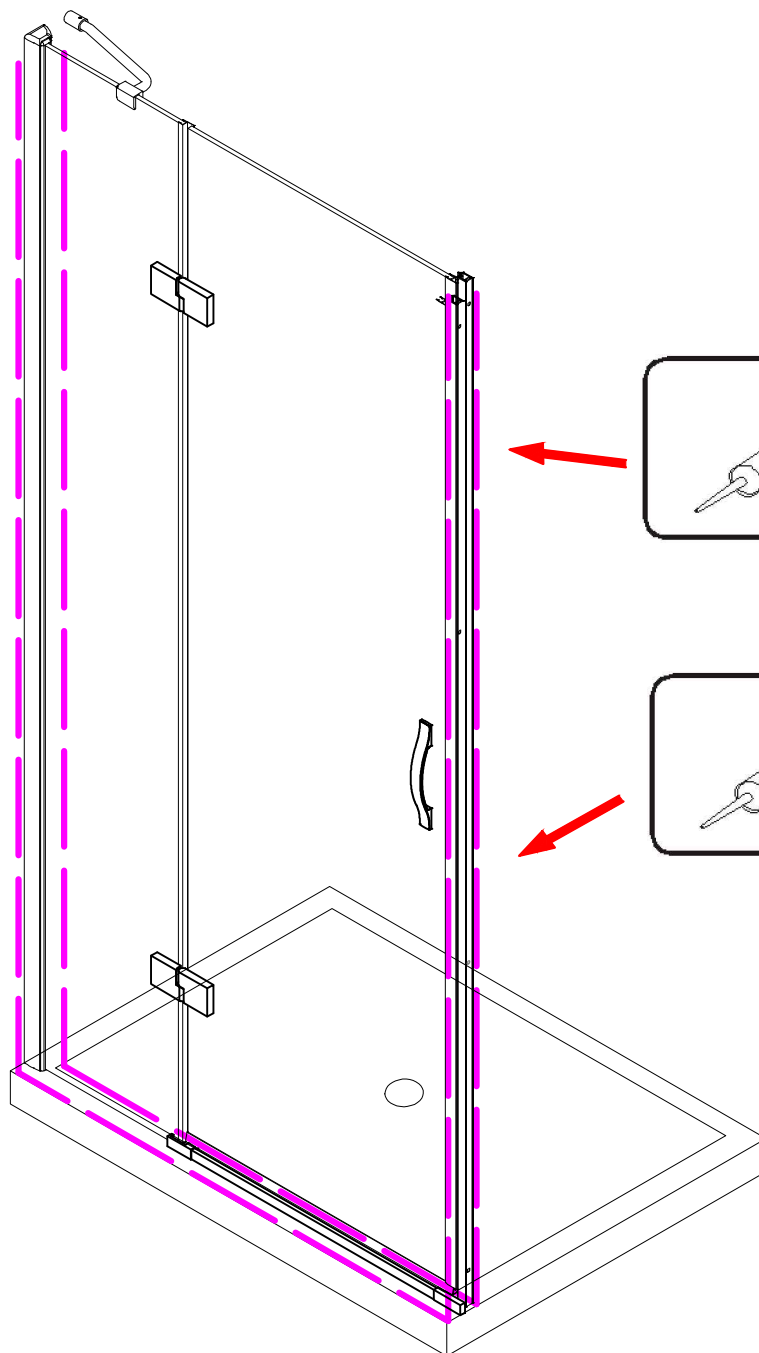

Note: Safety glass can not be re-worked.

■ Installation

Please read these instructions carefully before start of installation.

The wall post has up to 20mm of adjustment for out of true wall situations.

Ensure that the shower tray is fitted level and that after assembly of enclosure there is a full and continuous bead of sealant between the top of the shower tray and the tile joint.

- ㉓ x 1

㉔ x 1

- ㉕ x 1

㉖ x 1

- ㉗ x 4+4

∅8X30

㉘ x 4+4

ST5X30

㉙ x 3

ST4X15

This product is heavy and will require two people to install.

Ø8mm
19 x3

Ø8X30

20 x3

ST5X30

This product is heavy and will require two people to install.

This product is heavy and will require two people to install.

This product is heavy and will require two people to install.

This product is heavy and will require two people to install.

Installation instructions
(For VERONA-Side panel)