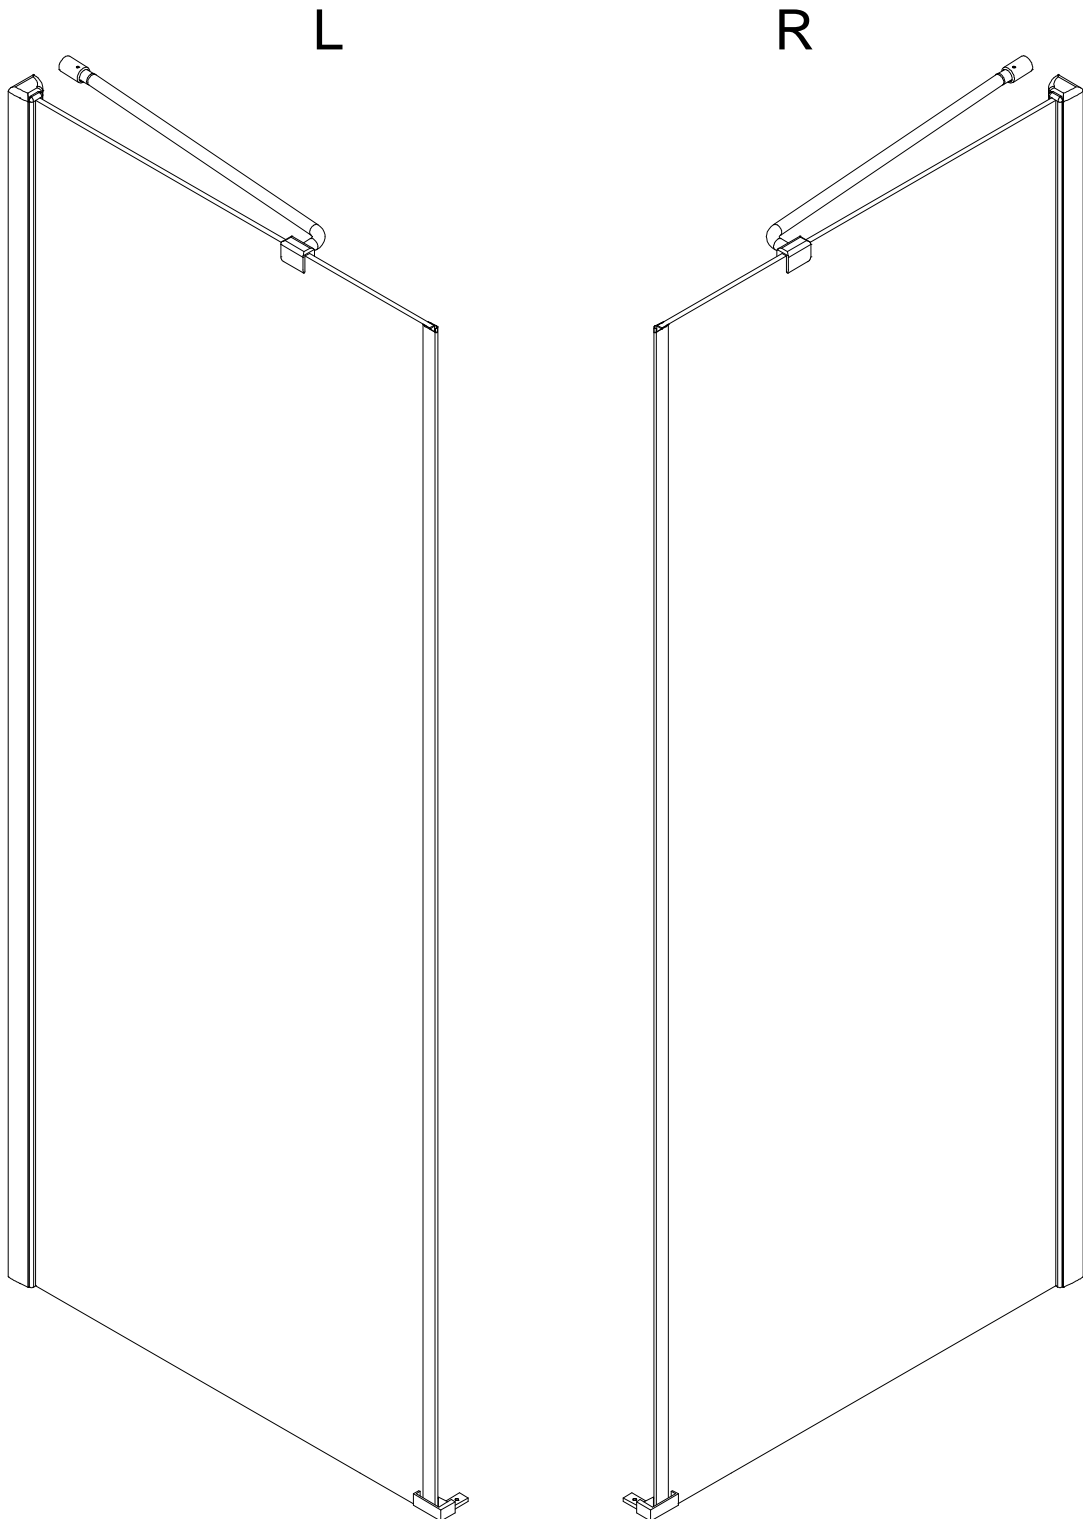

CEZARES®

Hinged door

Installation instructions

(For BERGAMO-60/(30/40/50/60))

BERGAMO-13

BERGAMO-A-1/BERGAMO-AH-1

BERGAMO-A-2/BERGAMO-AH-2

■ General Information

Note: Safety glass can not be re-worked.

■ Installation

Please read these instructions carefully before start of installation.

The wall post has up to 20mm of adjustment for out of true wall situations.

Ensure that the shower tray is fitted level and that after assembly of enclosure there is a full and continuous bead of sealant between the top of the shower tray and the tile joint.

㉙ x 3

ST4X15

This product is heavy and will require two people to install.

Ø8mm
19 x3

Ø8X30

20 x3

ST5X30

This product is heavy and will require two people to install.

This product is heavy and will require two people to install.

This product is heavy and will require two people to install.

This product is heavy and will require two people to install.

Installation instructions
(For VERONA-Side panel)