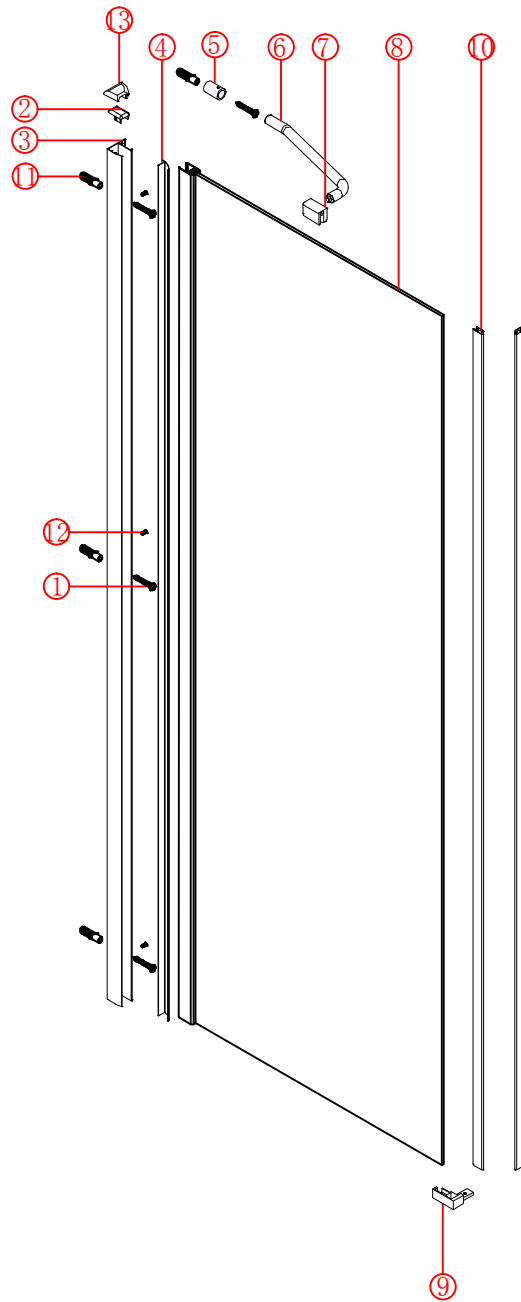

Note: Safety glass can not be re-worked.

■ Installation

Please read these instructions carefully before start of installation.

The wall post has up to 20mm of adjustment for out of true wall situations.

Ensure that the shower tray is fitted level and that after assembly of enclosure there is a full and continuous bead of sealant between the top of the shower tray and the tile joint.

■ Shower Tray Installation

The shower tray must be sited against a structural wall.

Water proof walling or tiling should be fitted so that it sits on the top of the tray rim.

■ Aftercare Instructions

After use, your shower should be cleaned with soap and water. This is particularly important in hard water districts where insoluble lime salts may be deposited and allowed to build up. Cleaners of a gritty or abrasive nature should not be used. Care should be taken to avoid contact with strong chemicals such as organic solvents and strippers.

㉙ x 3

ST4X15

This product is heavy and will require two people to install.

Ø8mm
19 x3

Ø8X30

20 x3

ST5X30

This product is heavy and will require two people to install.

This product is heavy and will require two people to install.

This product is heavy and will require two people to install.

This product is heavy and will require two people to install.

Installation instructions
(For VERONA-Side panel)