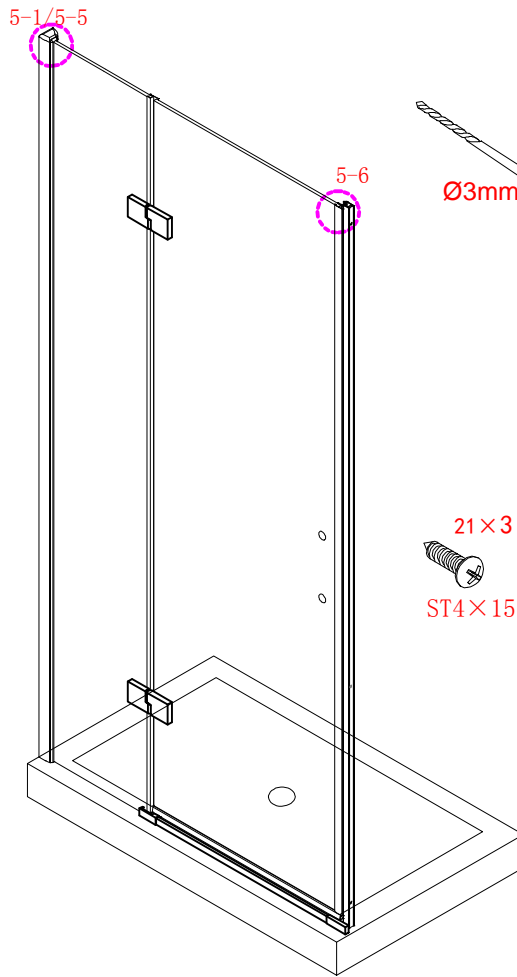

This product is heavy and will require two people to install.