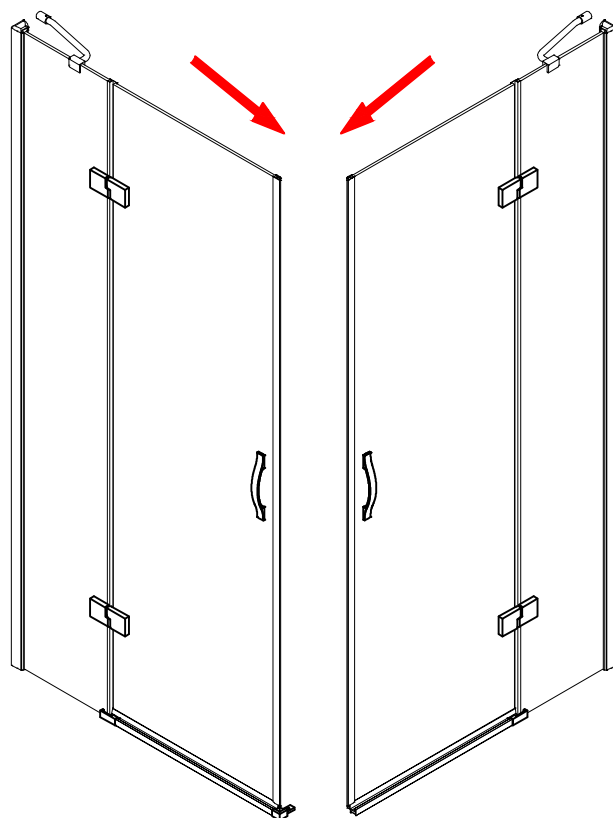

CEZARES®

Hinged door

Installation instructions

(For BERGAMO-60/(30/40/50/60))

BERGAMO-13

BERGAMO-A-1/BERGAMO-AH-1

BERGAMO-A-2/BERGAMO-AH-2

■ General Information

Note: Safety glass can not be re-worked.

■ Installation

Please read these instructions carefully before start of installation.

The wall post has up to 20mm of adjustment for out of true wall situations.

Ensure that the shower tray is fitted level and that after assembly of enclosure there is a full and continuous bead of sealant between the top of the shower tray and the tile joint.

Special care should be taken when drilling walls to avoid hidden pipes or electrical cables.

Note: This product is heavy and will require two people to install.

Please remove protective film from aluminium profiles before installation.