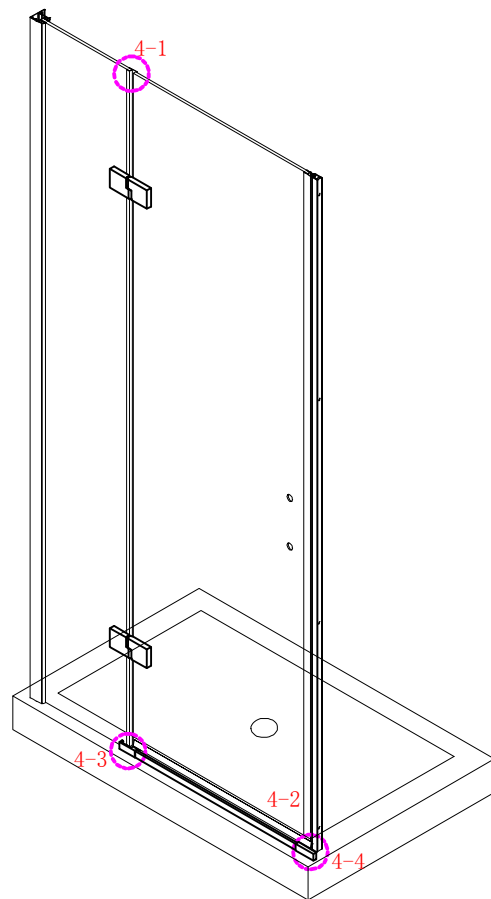

Note: Safety glass can not be re-worked.

■ Installation

Please read these instructions carefully before start of installation.

The wall post has up to 20mm of adjustment for out of true wall situations.

Ensure that the shower tray is fitted level and that after assembly of enclosure there is a full and continuous bead of sealant between the top of the shower tray and the tile joint.

- ㉓ x 1

㉔ x 1

- ㉕ x 1

㉖ x 1

- ㉗ x 4+4

∅8X30

㉘ x 4+4

ST5X30

㉙ x 3

ST4X15

This product is heavy and will require two people to install.

Ø8mm
19 x3

Ø8X30

20 x3

ST5X30

This product is heavy and will require two people to install.