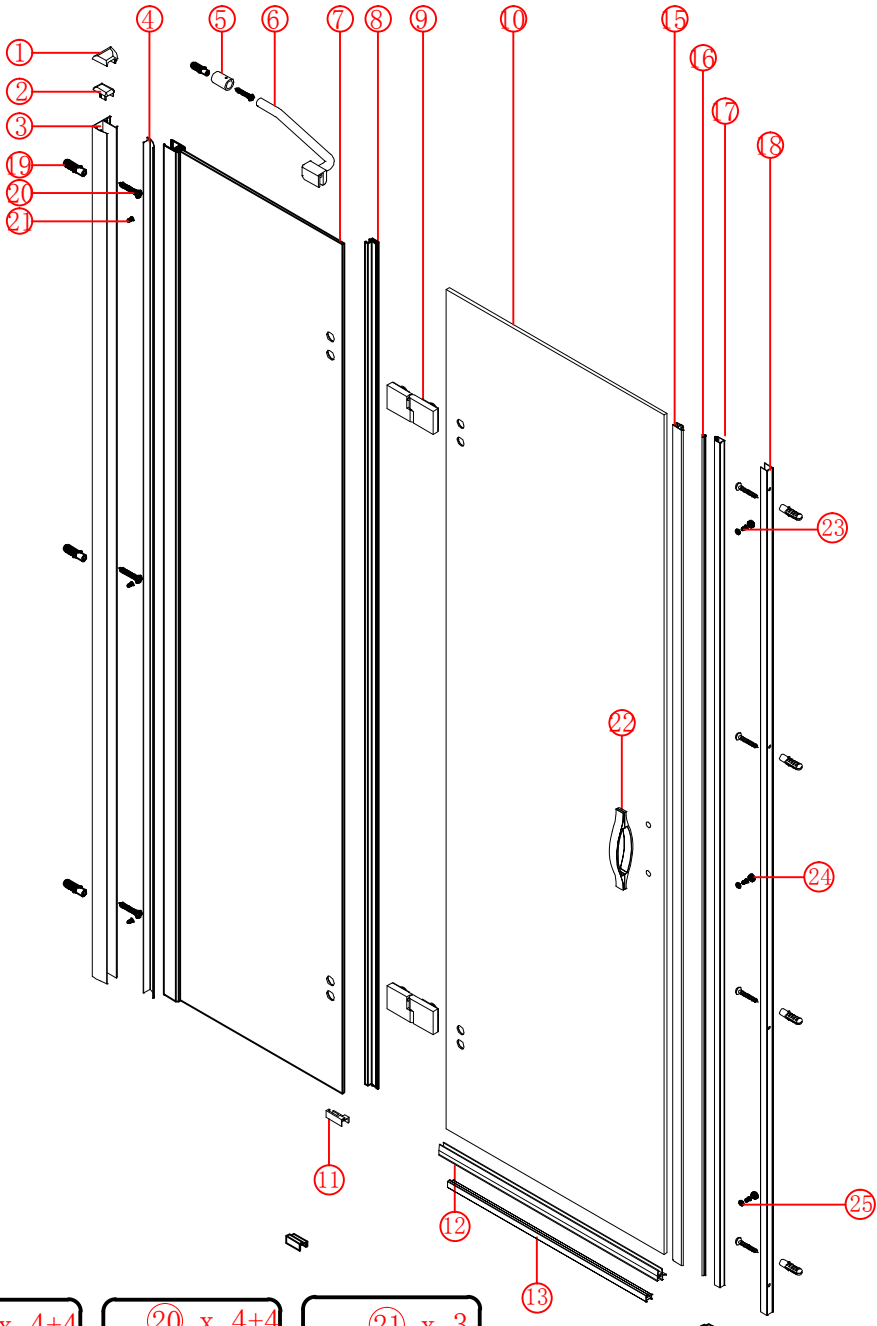

Note: Safety glass can not be re-worked.

■ Installation

Please read these instructions carefully before start of installation.

The wall post has up to 20mm of adjustment for out of true wall situations.

Ensure that the shower tray is fitted level and that after assembly of enclosure there is a full and continuous bead of sealant between the top of the shower tray and the tile joint.

- ① x 2

L&R

② x 1

③ x 1

④ x 1

⑤ x 1

⑥ x 1

⑦ x 1