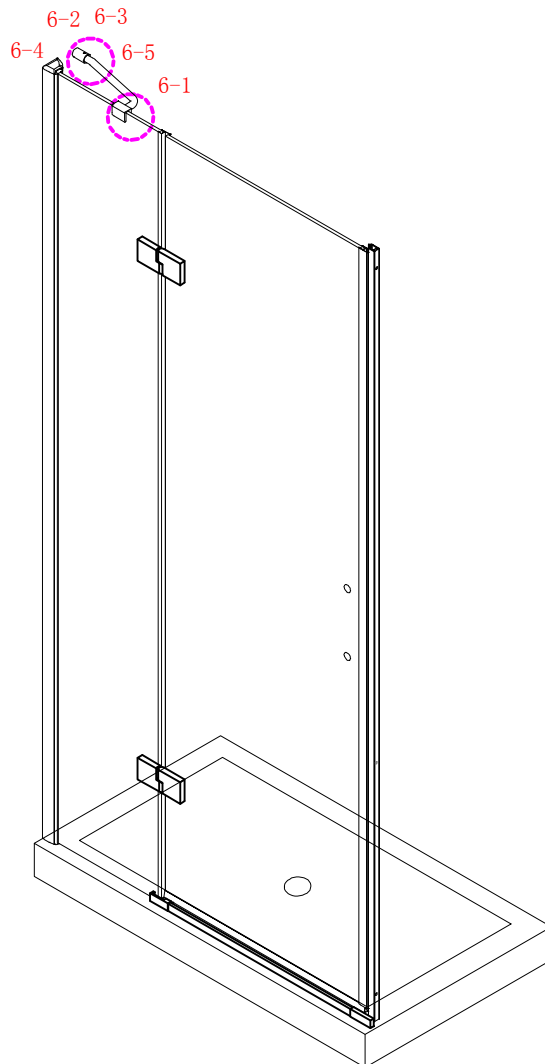

This product is heavy and will require two people to install.