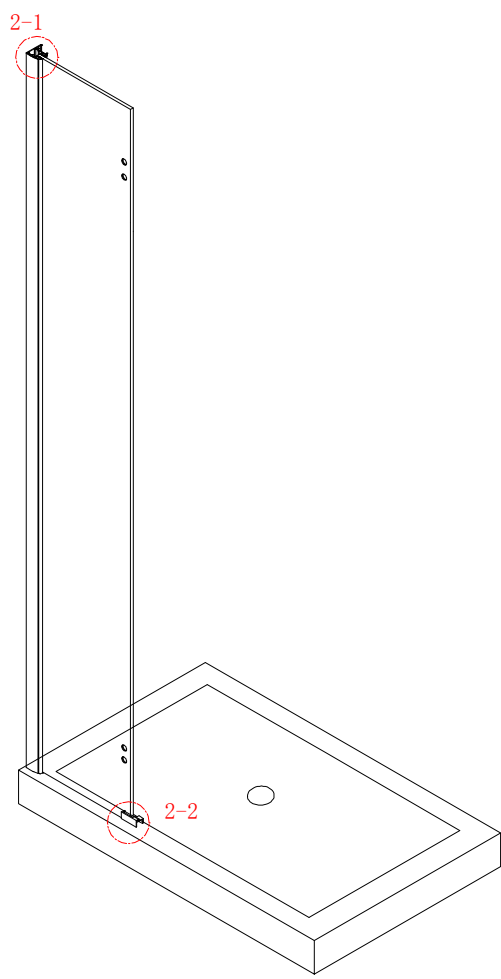

Note: Safety glass can not be re-worked.

■ Installation

Please read these instructions carefully before start of installation.

The wall post has up to 20mm of adjustment for out of true wall situations.

Ensure that the shower tray is fitted level and that after assembly of enclosure there is a full and continuous bead of sealant between the top of the shower tray and the tile joint.

- ㉓ x 1

㉔ x 1

- ㉕ x 1

㉖ x 1

- ㉗ x 4+4

∅8X30

㉘ x 4+4

ST5X30

㉙ x 3

ST4X15

This product is heavy and will require two people to install.

Ø8mm
19 x3

Ø8X30

20 x3

ST5X30

This product is heavy and will require two people to install.