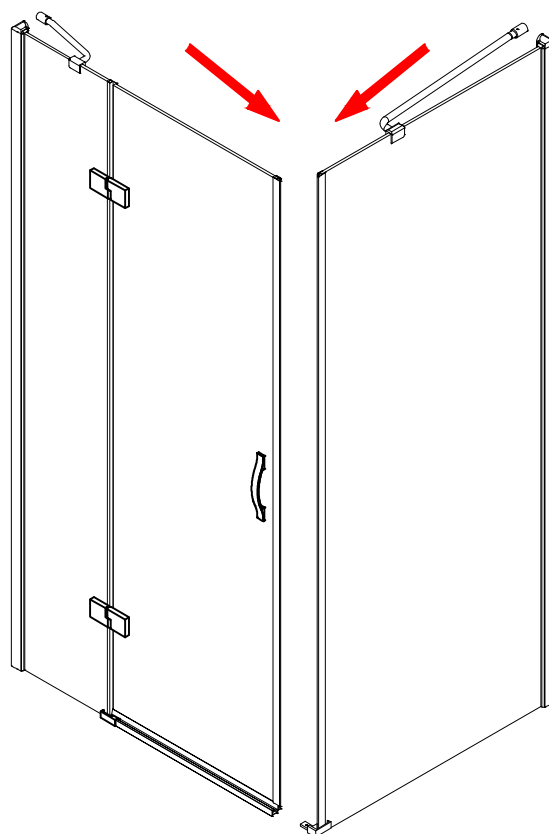

CEZARES®

Hinged door

Installation instructions

(For BERGAMO-60/(30/40/50/60))

BERGAMO-13

BERGAMO-A-1/BERGAMO-AH-1

BERGAMO-A-2/BERGAMO-AH-2

■ General Information

Note: Safety glass can not be re-worked.

■ Installation

Please read these instructions carefully before start of installation.

The wall post has up to 20mm of adjustment for out of true wall situations.

Ensure that the shower tray is fitted level and that after assembly of enclosure there is a full and continuous bead of sealant between the top of the shower tray and the tile joint.

Special care should be taken when drilling walls to avoid hidden pipes or electrical cables.

Note: This product is heavy and will require two people to install.

Please remove protective film from aluminium profiles before installation.