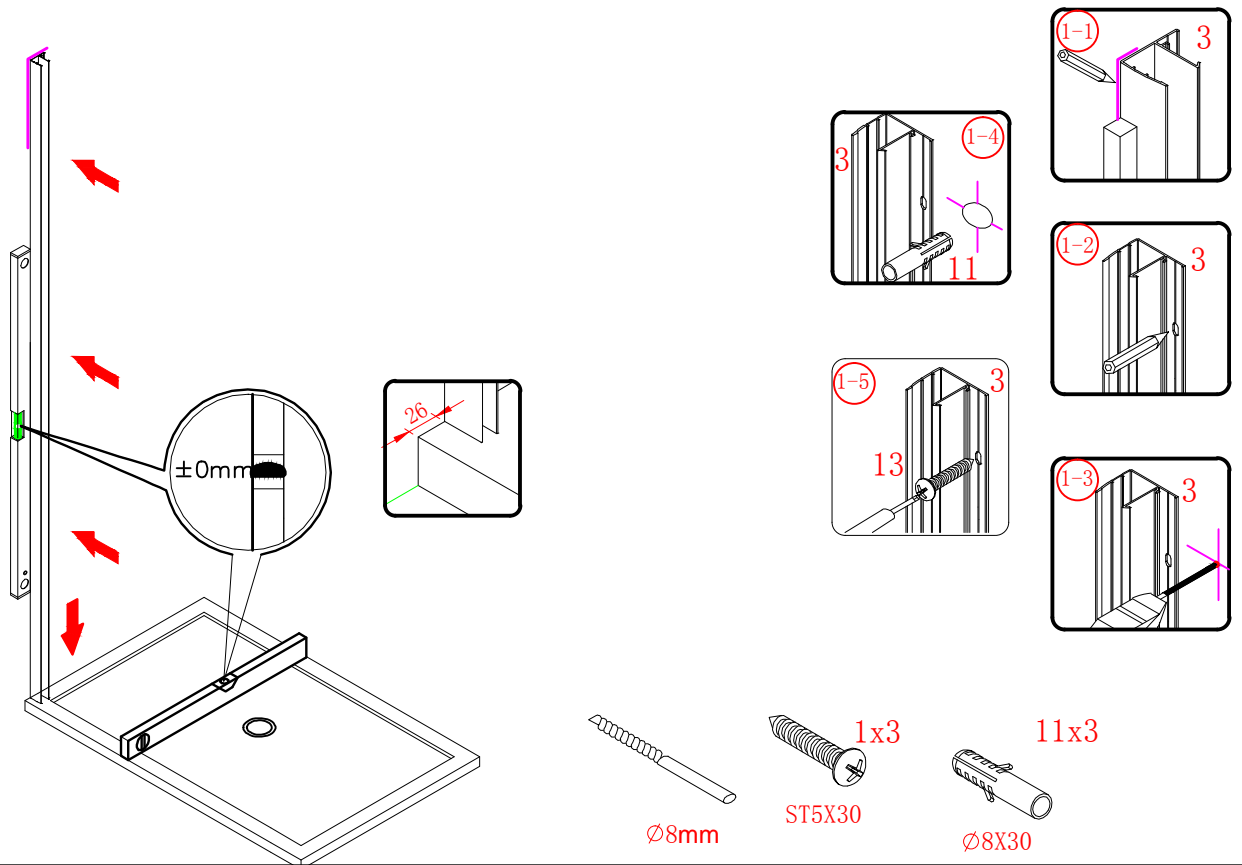

This product is heavy and will require two people to install.