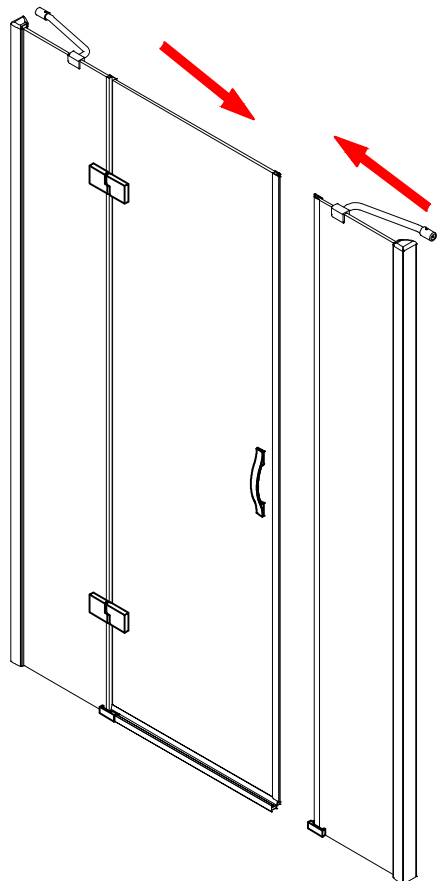

CEZARES®

Hinged door

Installation instructions

(For BERGAMO-60/(30/40/50/60))

BERGAMO-13

BERGAMO-A-1/BERGAMO-AH-1

BERGAMO-A-2/BERGAMO-AH-2

■ General Information

Note: Safety glass can not be re-worked.

■ Installation

Please read these instructions carefully before start of installation.

The wall post has up to 20mm of adjustment for out of true wall situations.

Ensure that the shower tray is fitted level and that after assembly of enclosure there is a full and continuous bead of sealant between the top of the shower tray and the tile joint.