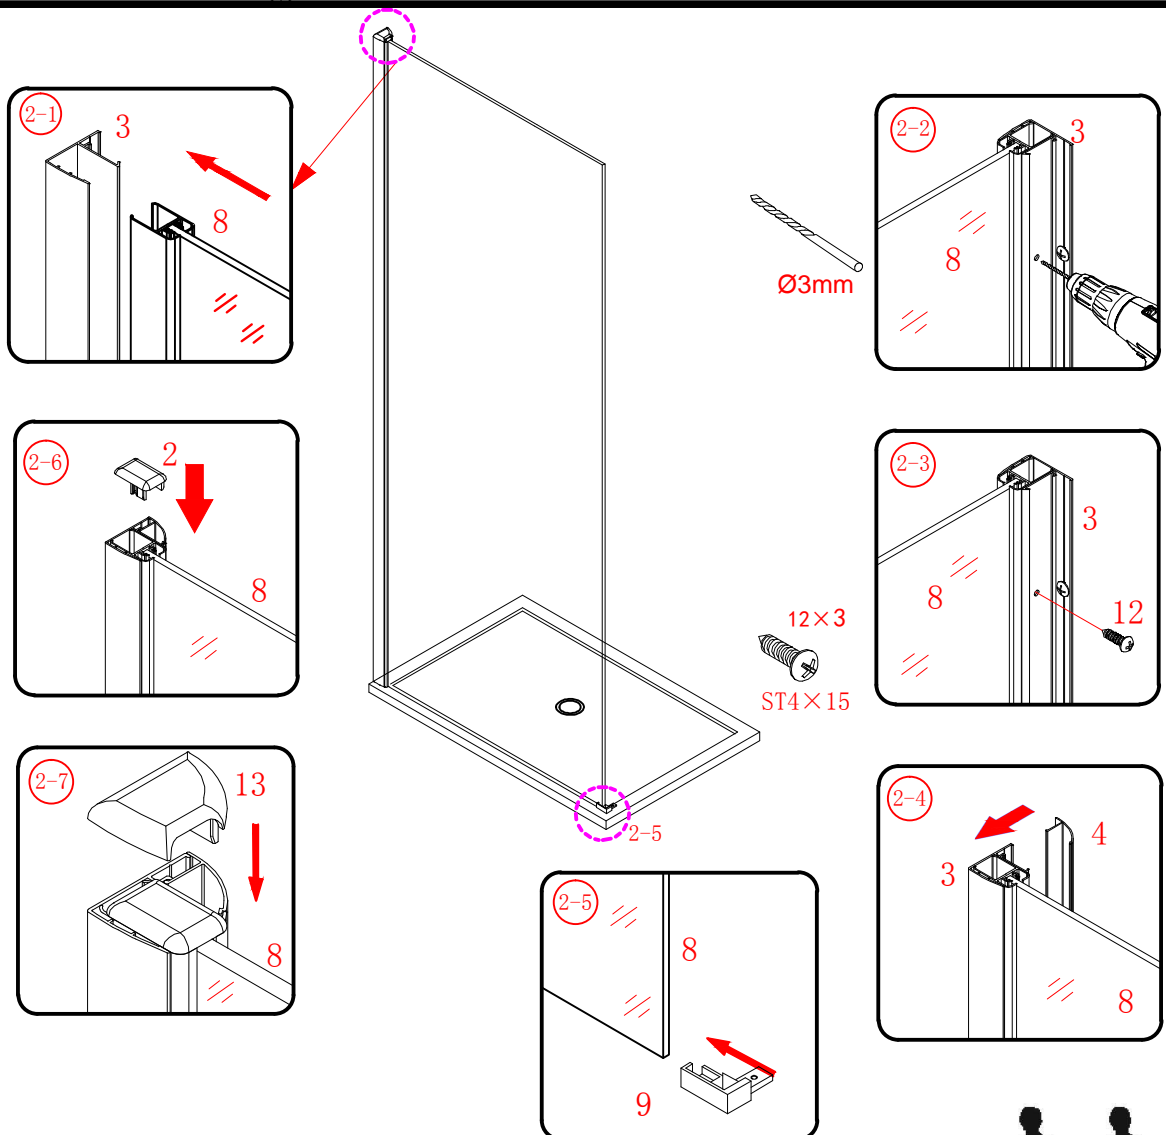

This product is heavy and will require two people to install.