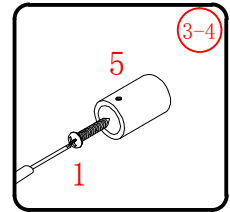

This product is heavy and will require two people to install.