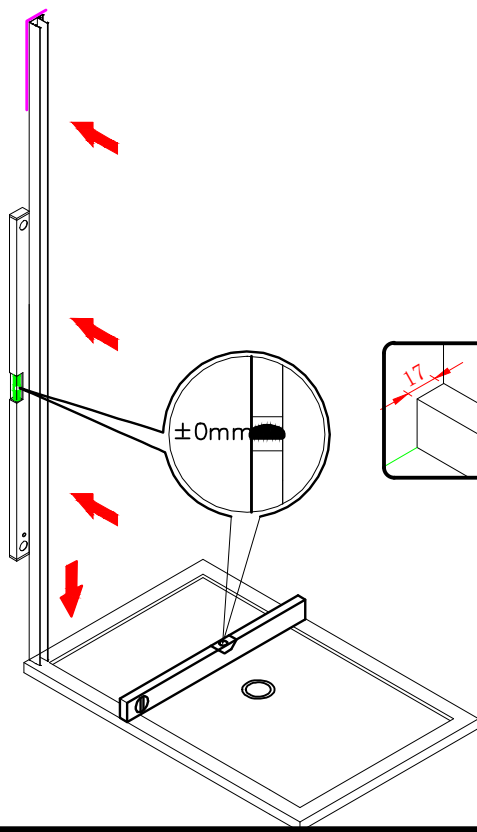

Note: Safety glass can not be re-worked.

■ Installation

Please read these instructions carefully before start of installation.

The wall post has up to 20mm of adjustment for out of true wall situations.

Ensure that the shower tray is fitted level and that after assembly of enclosure there is a full and continuous bead of sealant between the top of the shower tray and the tile joint.

- ㉓ x 1

㉔ x 1

- ㉕ x 1

㉖ x 1

- ㉗ x 4+4

∅8X30

㉘ x 4+4

ST5X30

㉙ x 3

ST4X15

This product is heavy and will require two people to install.

Ø8mm
19 x3

Ø8X30

20 x3

ST5X30

This product is heavy and will require two people to install.