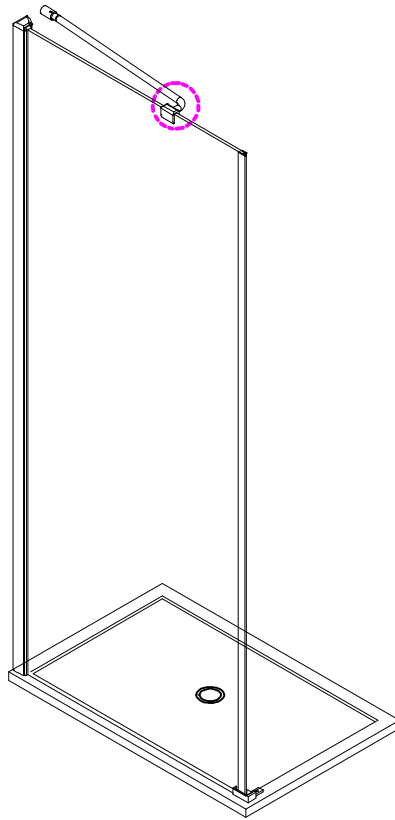

This product is heavy and will require two people to install.