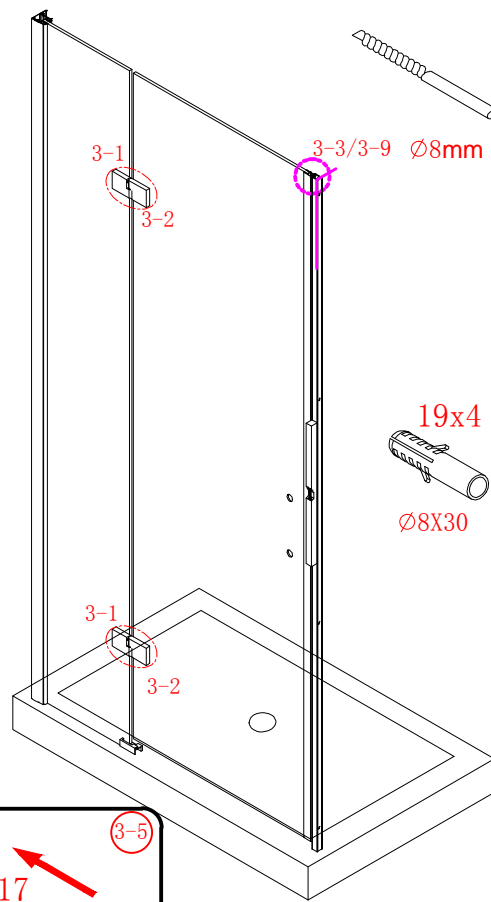

Note: Safety glass can not be re-worked.

■ Installation

Please read these instructions carefully before start of installation.

The wall post has up to 20mm of adjustment for out of true wall situations.

Ensure that the shower tray is fitted level and that after assembly of enclosure there is a full and continuous bead of sealant between the top of the shower tray and the tile joint.

- ㉓ x 1

㉔ x 1

- ㉕ x 1

㉖ x 1

- ㉗ x 4+4

∅8X30

㉘ x 4+4

ST5X30

㉙ x 3

ST4X15

This product is heavy and will require two people to install.

Ø8mm
19 x3

Ø8X30

20 x3

ST5X30

This product is heavy and will require two people to install.