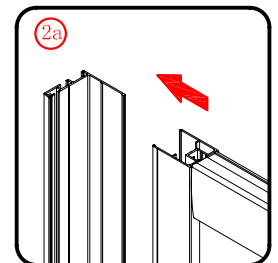

This product is heavy and will require two people to install.