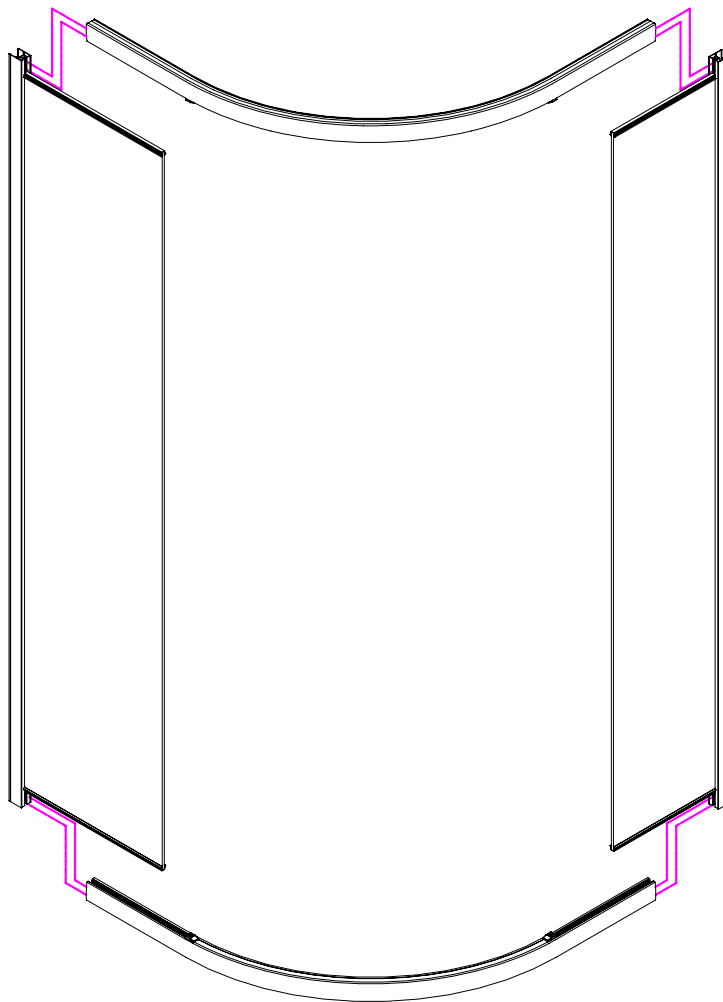

3

This product is heavy and will require two people to install.