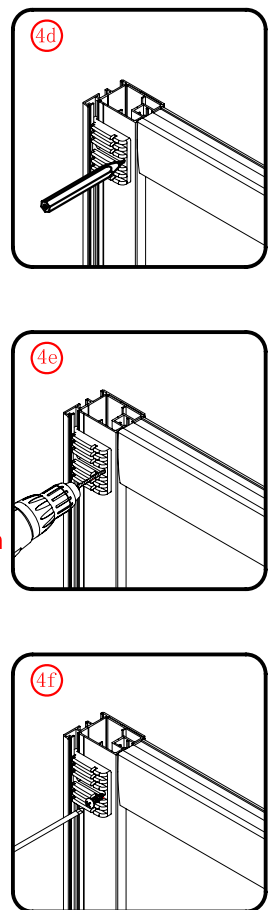

This product is heavy and will require two people to install.