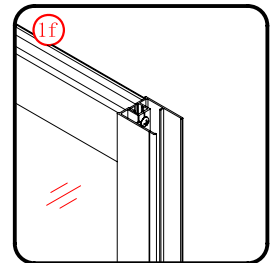

3

This product is heavy and will require two people to install.