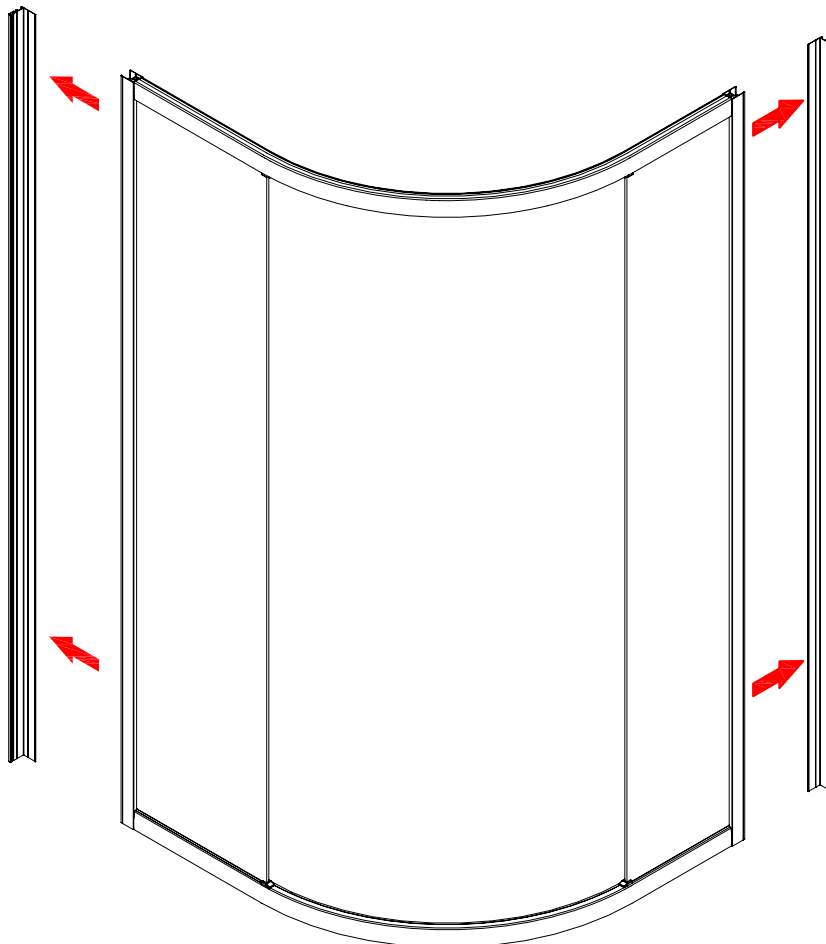

This product is heavy and will require two people to install.