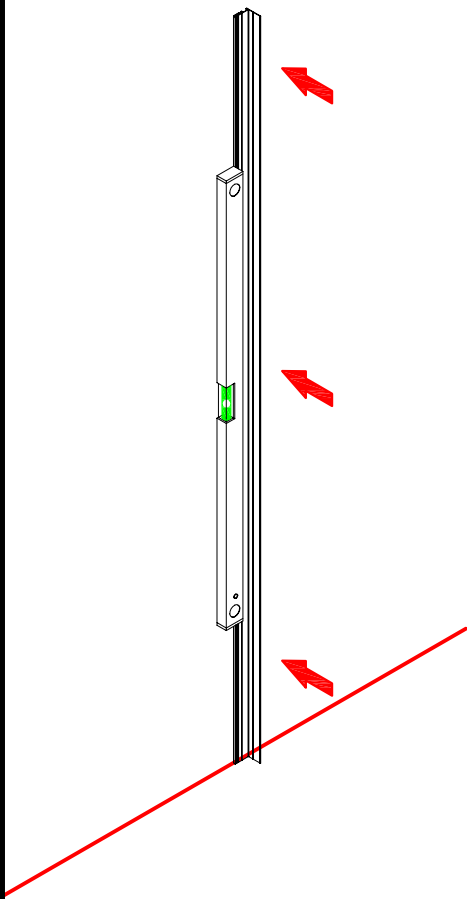

This product is heavy and will require two people to install.