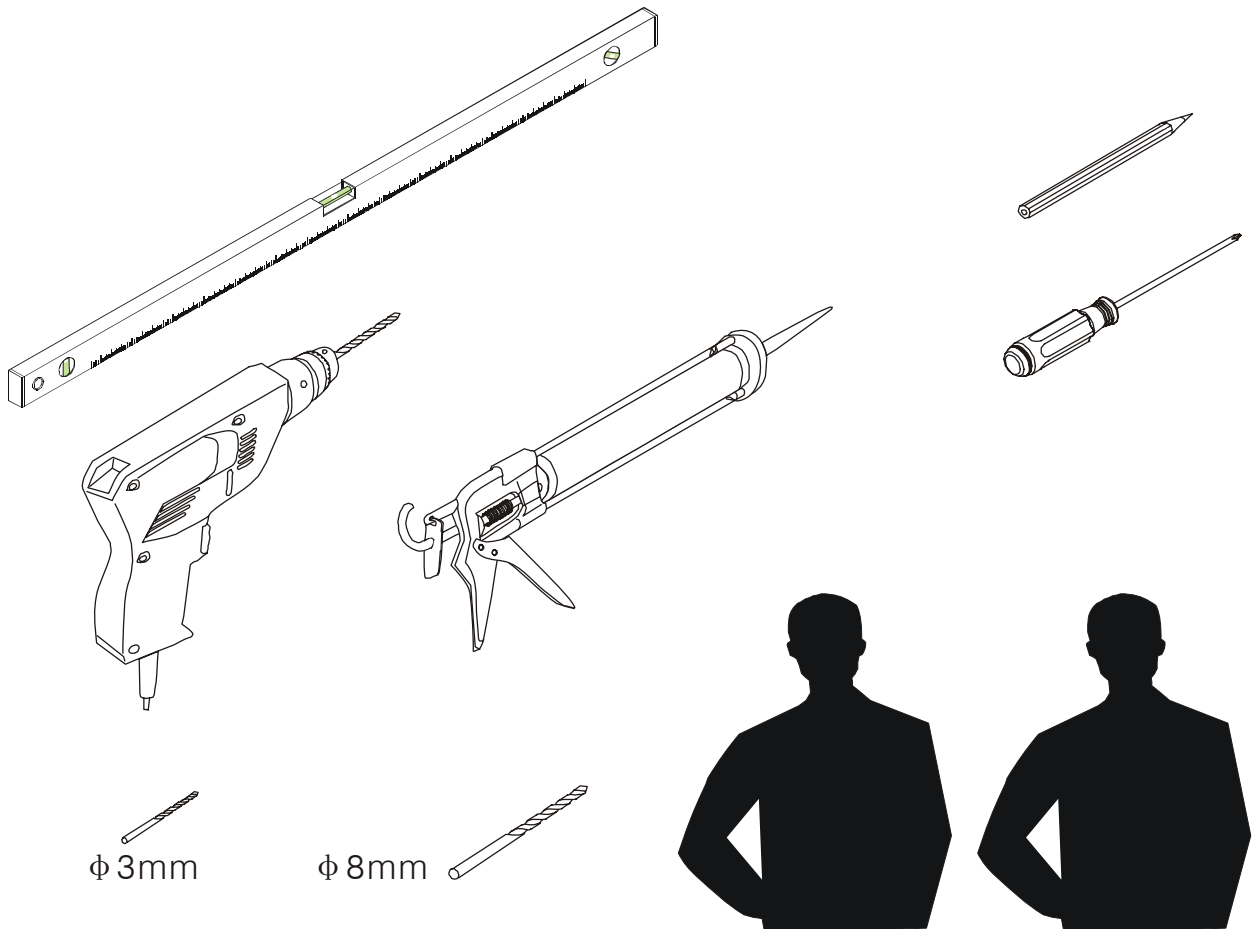

Note: Safety glass can not be re-worked.

■ Installation

Please read these instructions carefully before start of installation.

The wall post has up to 20mm of adjustment for out of true wall situations.

Ensure that the shower tray is fitted level and that after assembly of enclosure there is a full and continuous bead of sealant between the top of the shower tray and the title joint.

Special care should be taken when drilling walls to avoid hidden pipes or electrical cables.

Note: This product is heavy and will require two people to install.

Please remove protective film from aluminium profiles before installation.

■ Shower Tray Installation

The shower tray must be sited against a structural wall.

Water proof walling or tiling should be fitted so that it sits on the top of the tray rim.

■ Aftercare Instructions

After use, your shower should be cleaned with soap and water. This is particularly important in hard water districts where insoluble lime salts may be deposited and allowed to build up. Cleaners of a gritty or abrasive nature should not be used. Care should be taken to avoid contact with strong chemicals such as organic solvents and strippers.

Glass cleaners can be used but with caution, if in doubt contact the supplier of the cleaner in question.

Please keep these instructions for aftercare and customer service details.

Tools required

This product is heavy and will require two people to install.