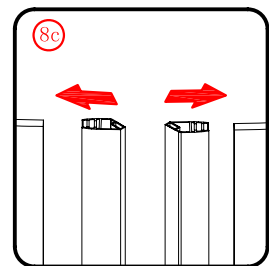

This product is heavy and will require two people to install.