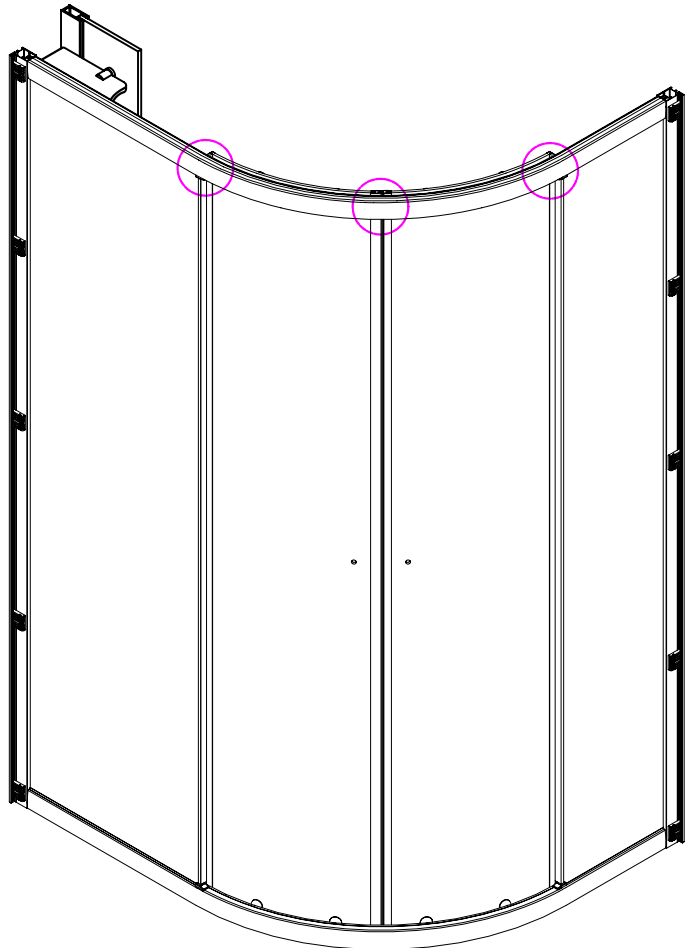

This product is heavy and will require two people to install.