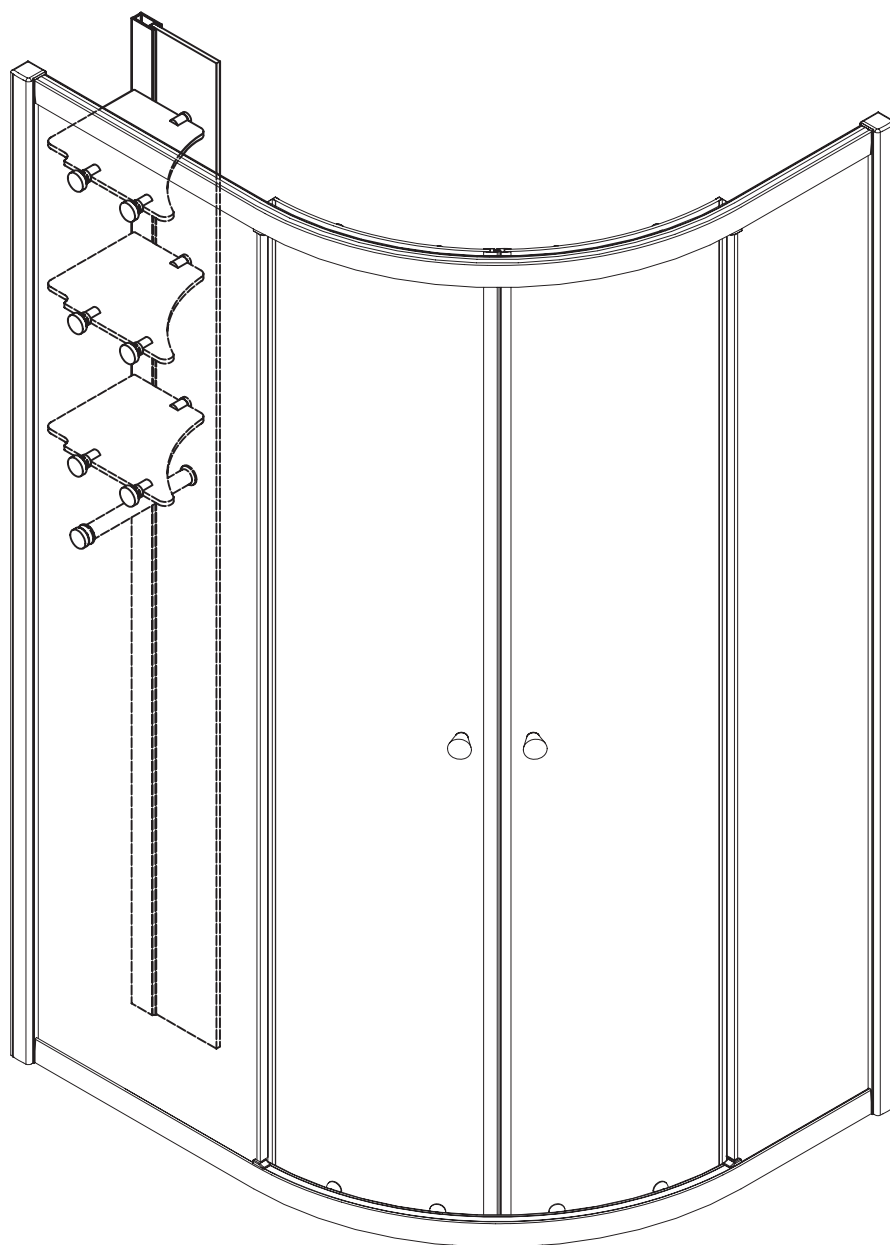

Sliding door

Installation Manual

ANIMA RH2

■ General Information

Please inspect the product immediately upon receipt for transit damage, missing packs/parts or manufacturing fault. Damage reported later cannot be accepted. Please handle the product with care avoiding knocks and shock loading to all sides and edges of the glass.

Note: Safety glass can not be re-worked.

■ Installation

Please read these instructions carefully before start of installation.

The wall post has up to 20mm of adjustment for out of true wall situations.

Ensure that the shower tray is fitted level and that after assembly of enclosure there is a full and continuous bead of sealant between the top of the shower tray and the title joint.

Special care should be taken when drilling walls to avoid hidden pipes or electrical cables.

Note: This product is heavy and will require two people to install.

Please remove protective film from aluminium profiles before installation.