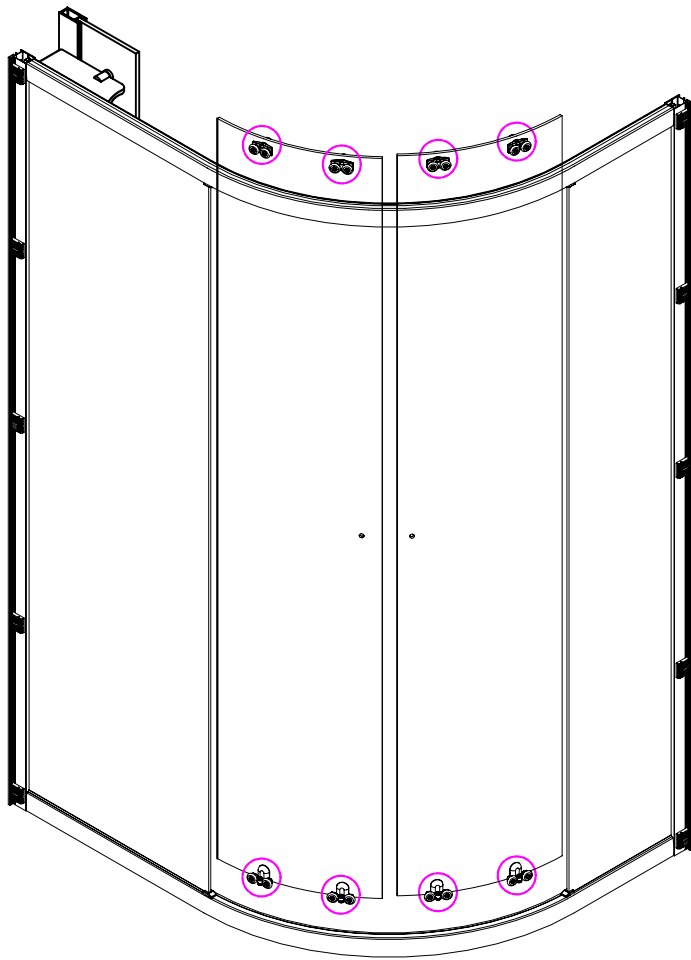

This product is heavy and will require two people to install.