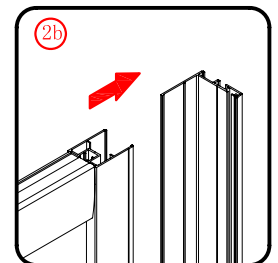

This product is heavy and will require two people to install.