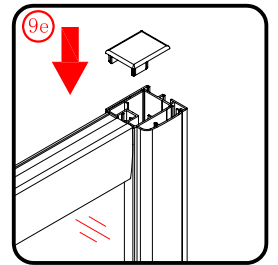

This product is heavy and will require two people to install.