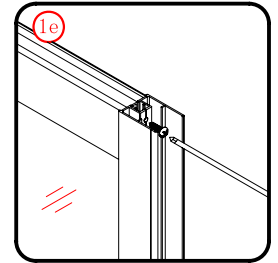

3

This product is heavy and will require two people to install.