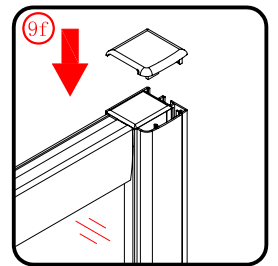

This product is heavy and will require two people to install.