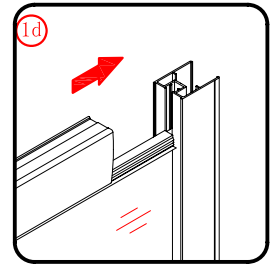

3

This product is heavy and will require two people to install.