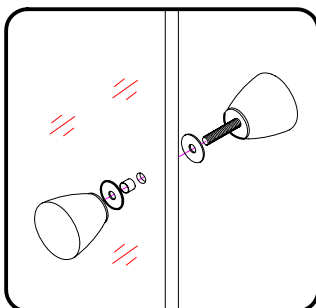

Note: Safety glass can not be re-worked.

■ Installation

Please read these instructions carefully before start of installation.

The wall post has up to 20mm of adjustment for out of true wall situations.

Ensure that the shower tray is fitted level and that after assembly of enclosure there is a full and continuous bead of sealant between the top of the shower tray and the title joint.

Special care should be taken when drilling walls to avoid hidden pipes or electrical cables.

Note: This product is heavy and will require two people to install.

Please remove protective film from aluminium profiles before installation.

This product is heavy and will require two people to install.

3

This product is heavy and will require two people to install.

This product is heavy and will require two people to install.

This product is heavy and will require two people to install.

This product is heavy and will require two people to install.

This product is heavy and will require two people to install.