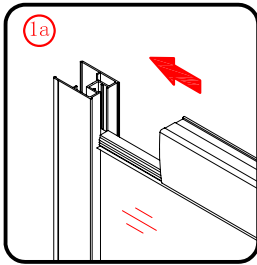

3

This product is heavy and will require two people to install.