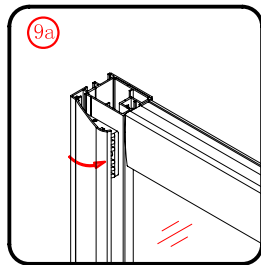

This product is heavy and will require two people to install.