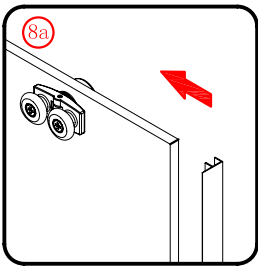

Note: Safety glass can not be re-worked.

■ Installation

Please read these instructions carefully before start of installation.

The wall post has up to 20mm of adjustment for out of true wall situations.

Ensure that the shower tray is fitted level and that after assembly of enclosure there is a full and continuous bead of sealant between the top of the shower tray and the title joint.

This product is heavy and will require two people to install.

3

This product is heavy and will require two people to install.

This product is heavy and will require two people to install.

This product is heavy and will require two people to install.

This product is heavy and will require two people to install.

This product is heavy and will require two people to install.