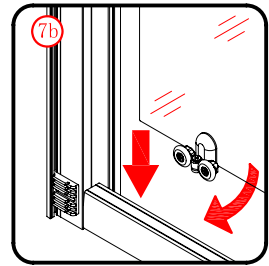

Note: Safety glass can not be re-worked.

■ Installation

Please read these instructions carefully before start of installation.

The wall post has up to 20mm of adjustment for out of true wall situations.

Ensure that the shower tray is fitted level and that after assembly of enclosure there is a full and continuous bead of sealant between the top of the shower tray and the title joint.

This product is heavy and will require two people to install.

3

This product is heavy and will require two people to install.

This product is heavy and will require two people to install.

This product is heavy and will require two people to install.

This product is heavy and will require two people to install.

This product is heavy and will require two people to install.