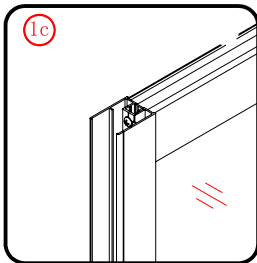

3

This product is heavy and will require two people to install.