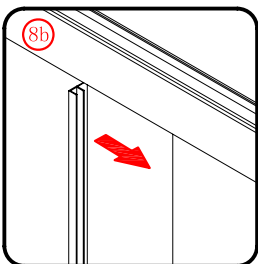

This product is heavy and will require two people to install.