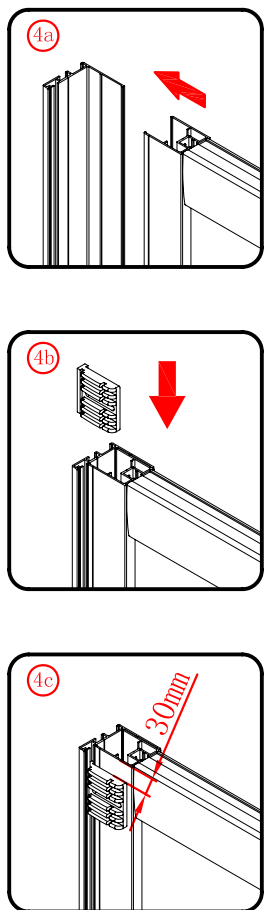

This product is heavy and will require two people to install.