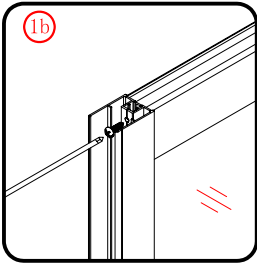

3

This product is heavy and will require two people to install.