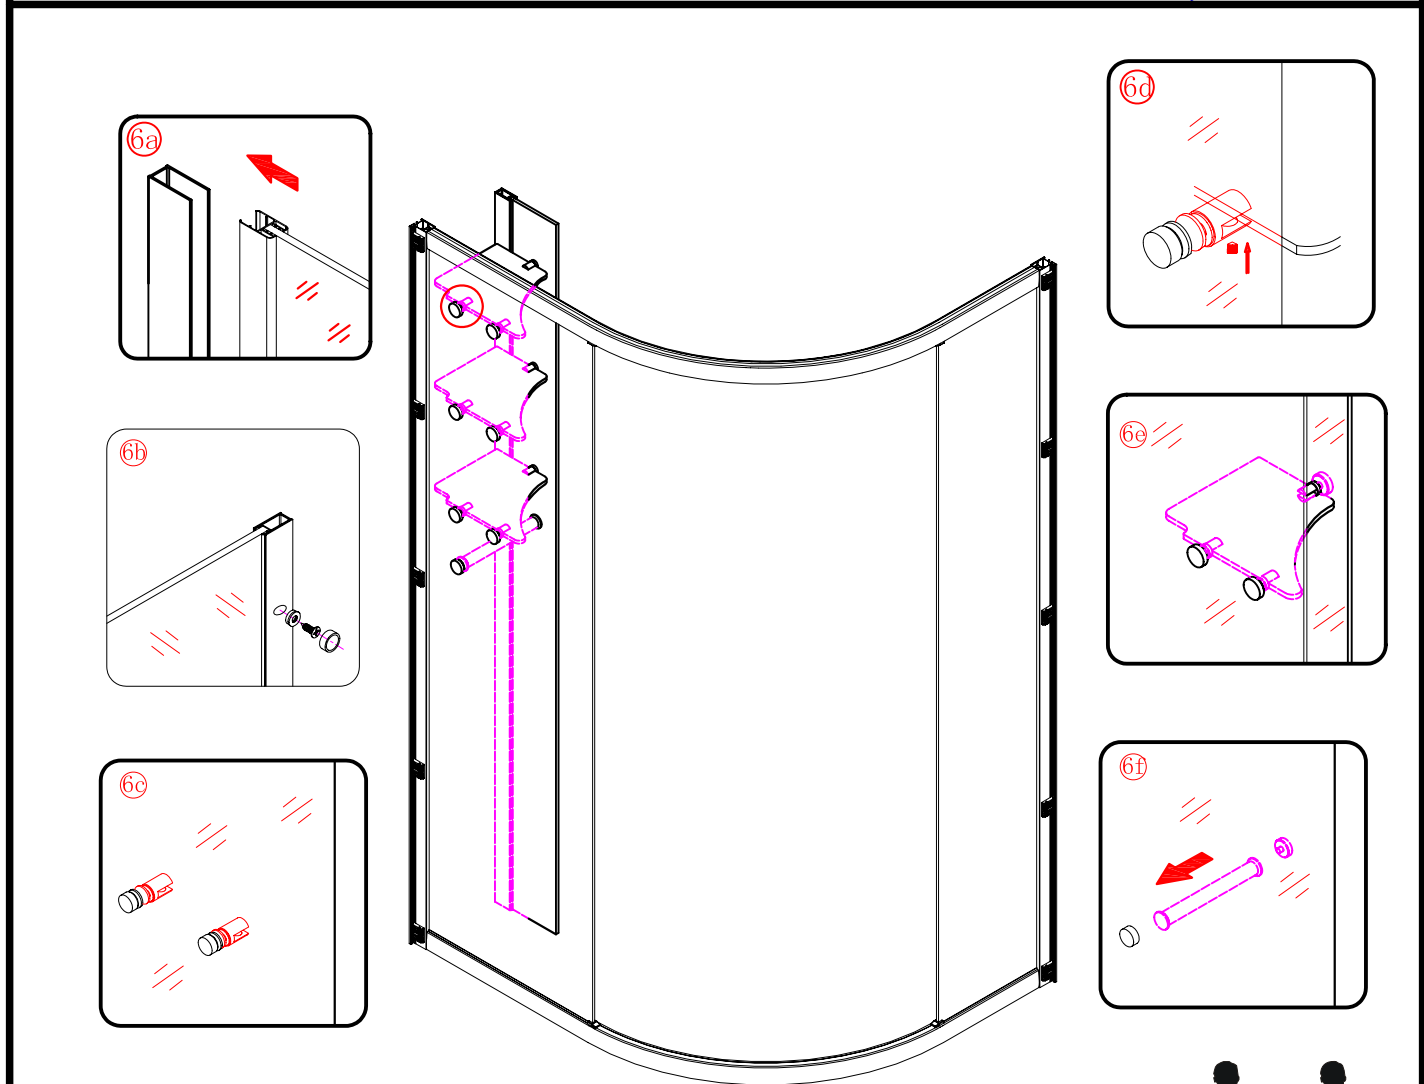

Note: Safety glass can not be re-worked.

■ Installation

Please read these instructions carefully before start of installation.

The wall post has up to 20mm of adjustment for out of true wall situations.

Ensure that the shower tray is fitted level and that after assembly of enclosure there is a full and continuous bead of sealant between the top of the shower tray and the title joint.

Special care should be taken when drilling walls to avoid hidden pipes or electrical cables.

Note: This product is heavy and will require two people to install.

Please remove protective film from aluminium profiles before installation.

■ Shower Tray Installation

The shower tray must be sited against a structural wall.

Water proof walling or tiling should be fitted so that it sits on the top of the tray rim.

■ Aftercare Instructions

After use, your shower should be cleaned with soap and water. This is particularly important in hard water districts where insoluble lime salts may be deposited and allowed to build up. Cleaners of a gritty or abrasive nature should not be used. Care should be taken to avoid contact with strong chemicals such as organic solvents and strippers.

This product is heavy and will require two people to install.

3

This product is heavy and will require two people to install.

This product is heavy and will require two people to install.

This product is heavy and will require two people to install.