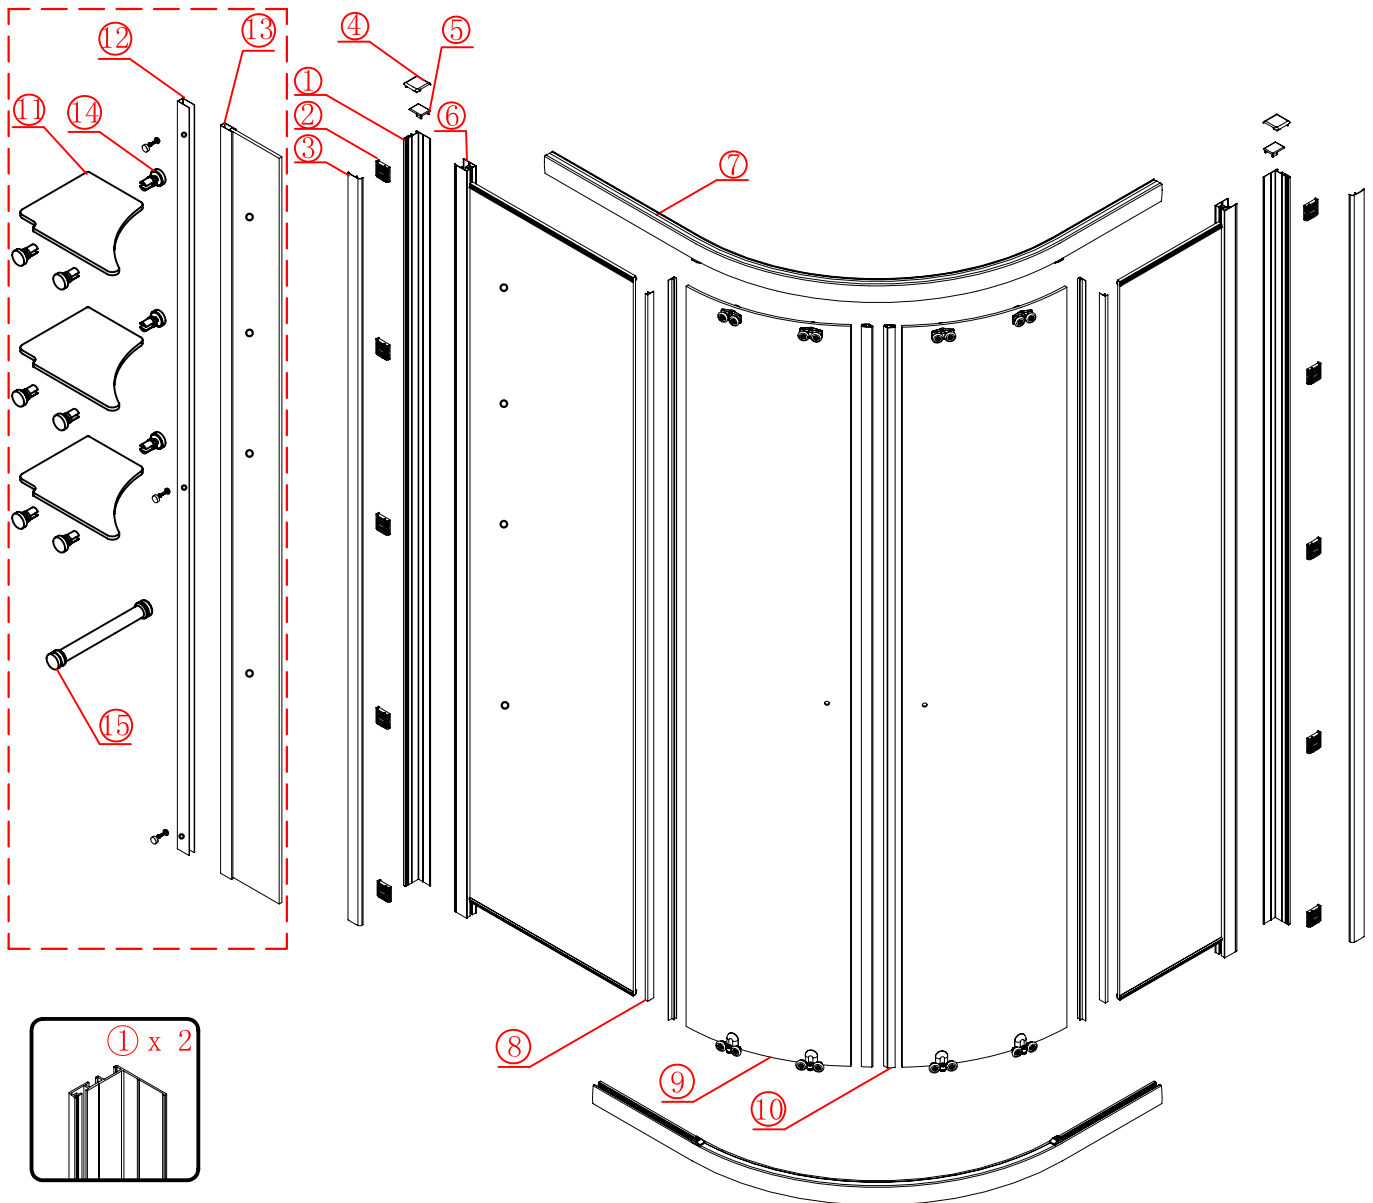

This product is heavy and will require two people to install.