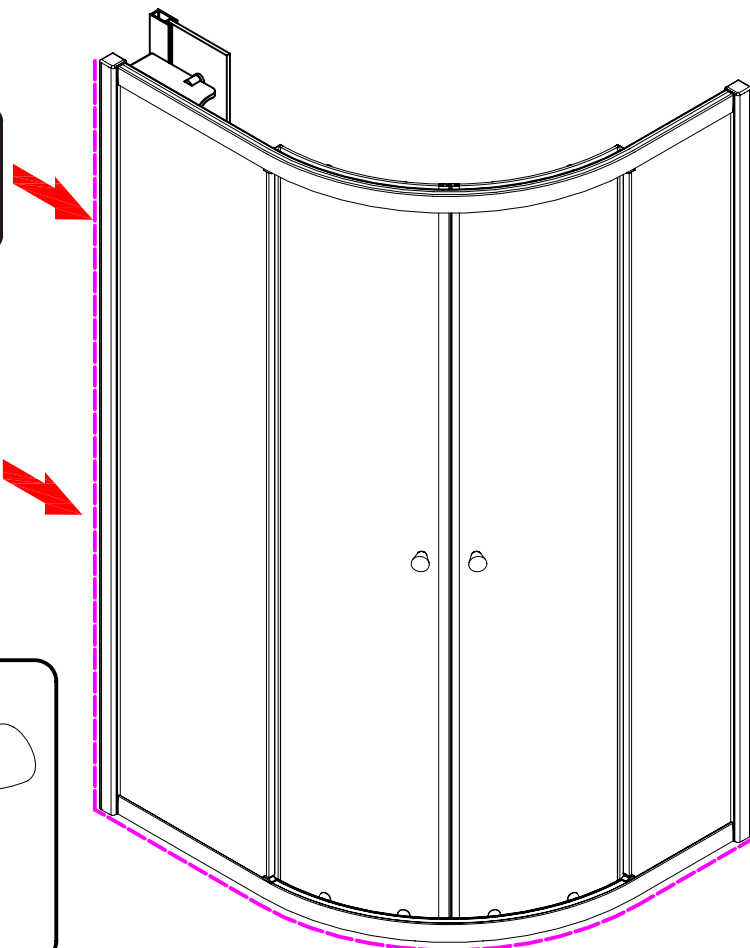

This product is heavy and will require two people to install.