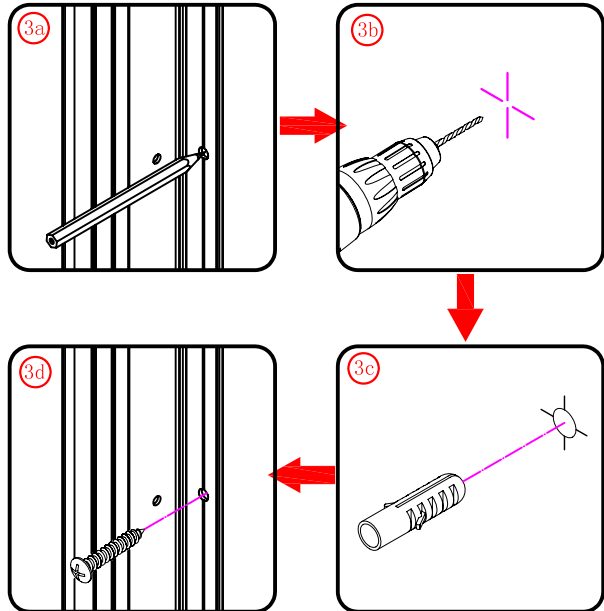

Note: Safety glass can not be re-worked.

■ Installation

Please read these instructions carefully before start of installation.

The wall post has up to 20mm of adjustment for out of true wall situations.

Ensure that the shower tray is fitted level and that after assembly of enclosure there is a full and continuous bead of sealant between the top of the shower tray and the title joint.

Special care should be taken when drilling walls to avoid hidden pipes or electrical cables.

Note: This product is heavy and will require two people to install.

Please remove protective film from aluminium profiles before installation.

■ Shower Tray Installation

The shower tray must be sited against a structural wall.

Water proof walling or tiling should be fitted so that it sits on the top of the tray rim.

■ Aftercare Instructions

After use, your shower should be cleaned with soap and water. This is particularly important in hard water districts where insoluble lime salts may be deposited and allowed to build up. Cleaners of a gritty or abrasive nature should not be used. Care should be taken to avoid contact with strong chemicals such as organic solvents and strippers.

This product is heavy and will require two people to install.

3

This product is heavy and will require two people to install.

This product is heavy and will require two people to install.

This product is heavy and will require two people to install.