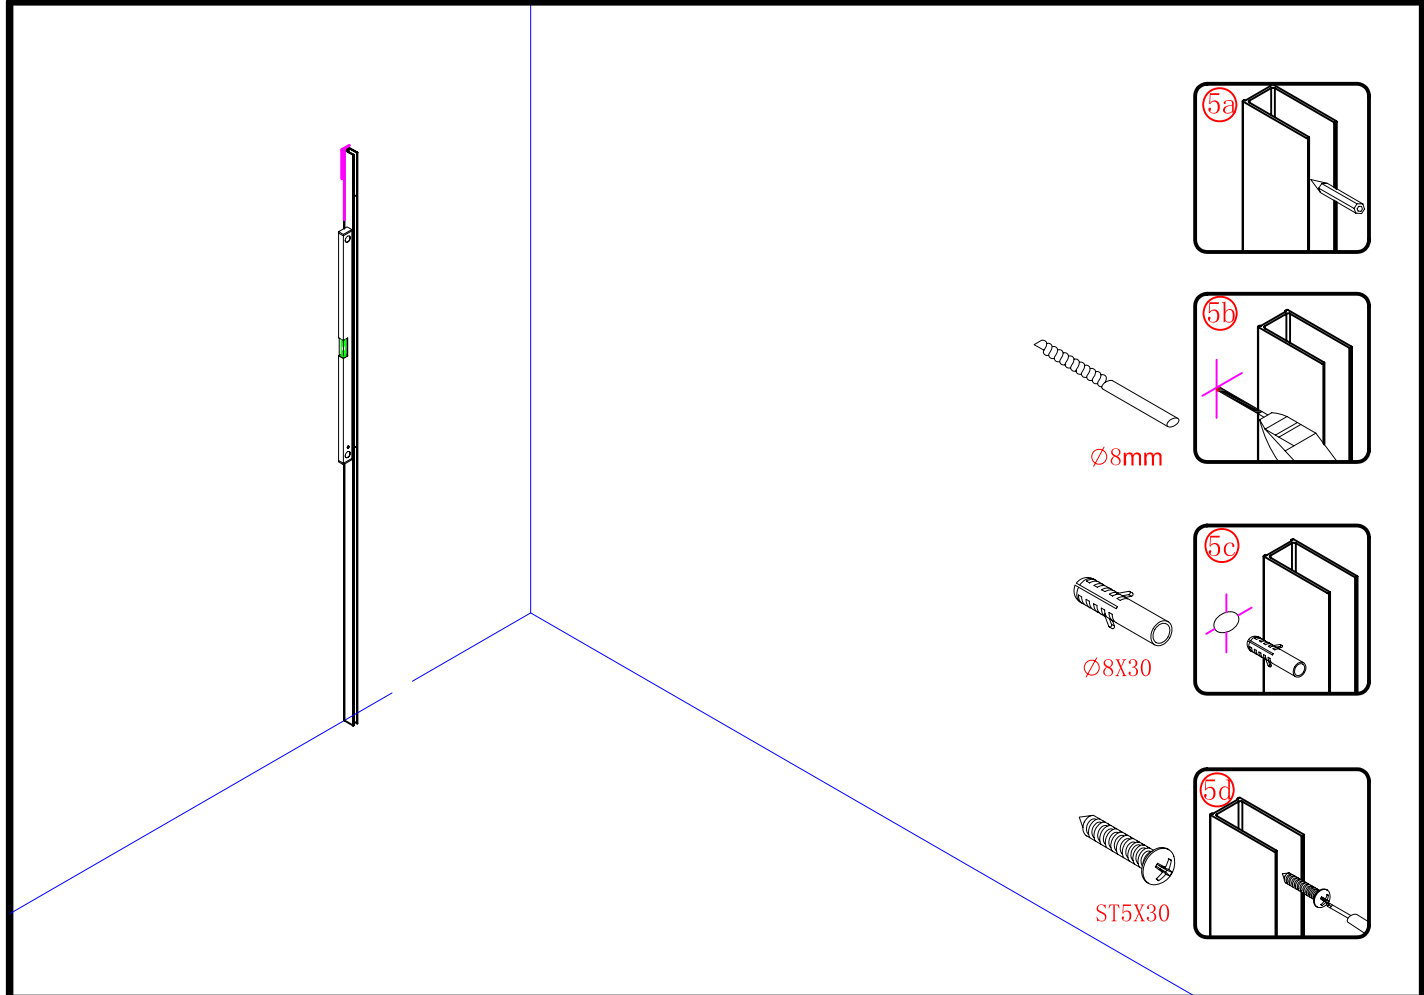

This product is heavy and will require two people to install.