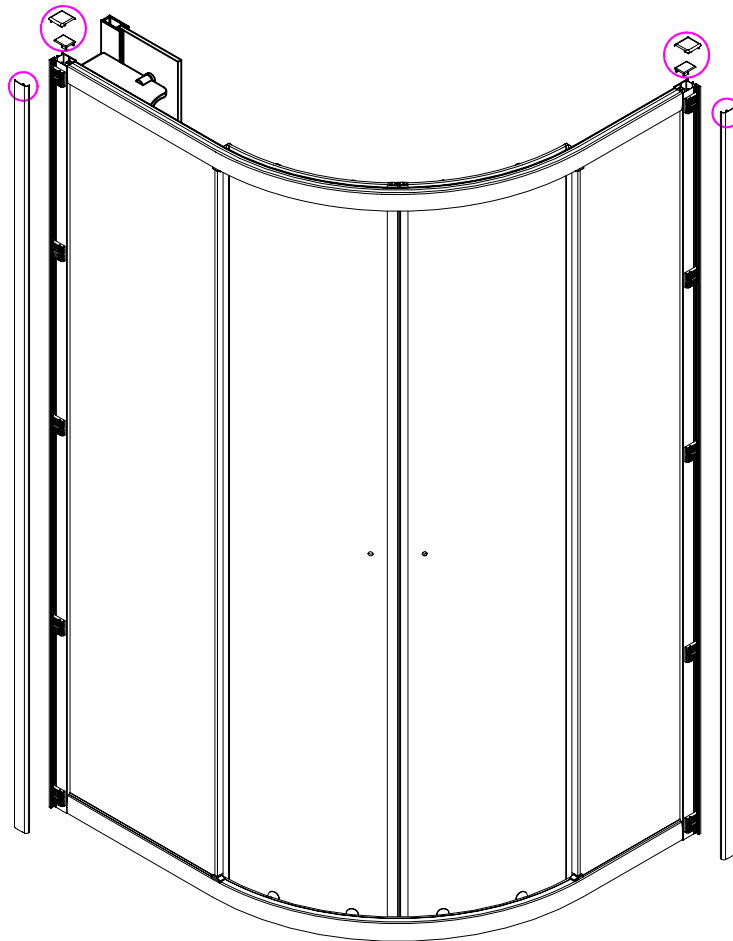

This product is heavy and will require two people to install.