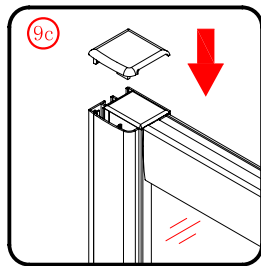

This product is heavy and will require two people to install.