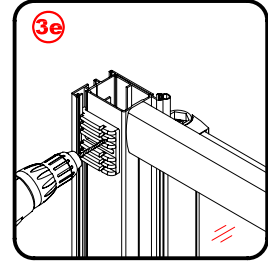

## ■ Installation

Please read these instructions carefully before start of installation.

The wall post has up to 20mm of adjustment for out of true wall situations.

**Ensure that the shower tray is fitted level and that after assembly of enclosure there is a full and continuous bead of sealant between the top of the shower tray and the title joint.**

## Tools required

This product is heavy and will require two people to install.

This product is heavy and will require two people to install.

This product is heavy and will require two people to install.