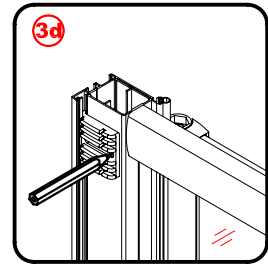

## ■ Installation

Please read these instructions carefully before start of installation.

The wall post has up to 20mm of adjustment for out of true wall situations.

**Ensure that the shower tray is fitted level and that after assembly of enclosure there is a full and continuous bead of sealant between the top of the shower tray and the title joint.**

## Tools required

This product is heavy and will require two people to install.

This product is heavy and will require two people to install.

This product is heavy and will require two people to install.