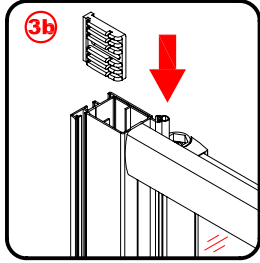

## ■ Installation

Please read these instructions carefully before start of installation.

The wall post has up to 20mm of adjustment for out of true wall situations.

**Ensure that the shower tray is fitted level and that after assembly of enclosure there is a full and continuous bead of sealant between the top of the shower tray and the title joint.**

## ■ Shower Tray Installation

The shower tray must be sited against a structural wall.

Water proof walling or tiling should be fitted so that it sits on the top of the tray rim.

## Tools required

This product is heavy and will require two people to install.

This product is heavy and will require two people to install.

This product is heavy and will require two people to install.