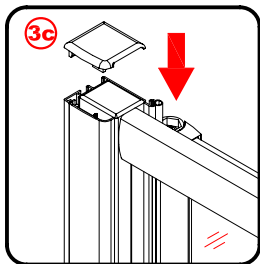

This product is heavy and will require two people to install.