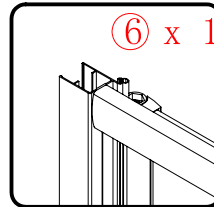

This product is heavy and will require two people to install.