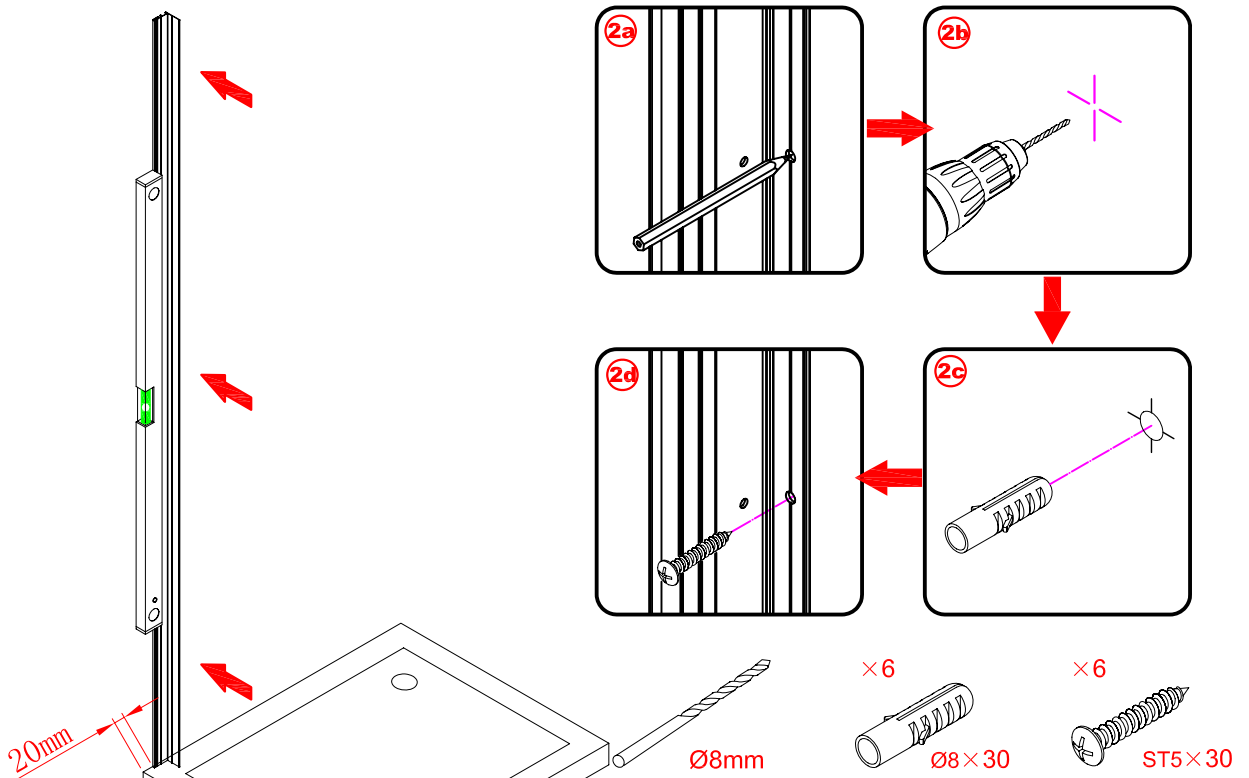

## ■ Installation

Please read these instructions carefully before start of installation.

The wall post has up to 20mm of adjustment for out of true wall situations.

**Ensure that the shower tray is fitted level and that after assembly of enclosure there is a full and continuous bead of sealant between the top of the shower tray and the title joint.**

## ■ Shower Tray Installation

The shower tray must be sited against a structural wall.

Water proof walling or tiling should be fitted so that it sits on the top of the tray rim.

## Tools required

This product is heavy and will require two people to install.

This product is heavy and will require two people to install.

This product is heavy and will require two people to install.