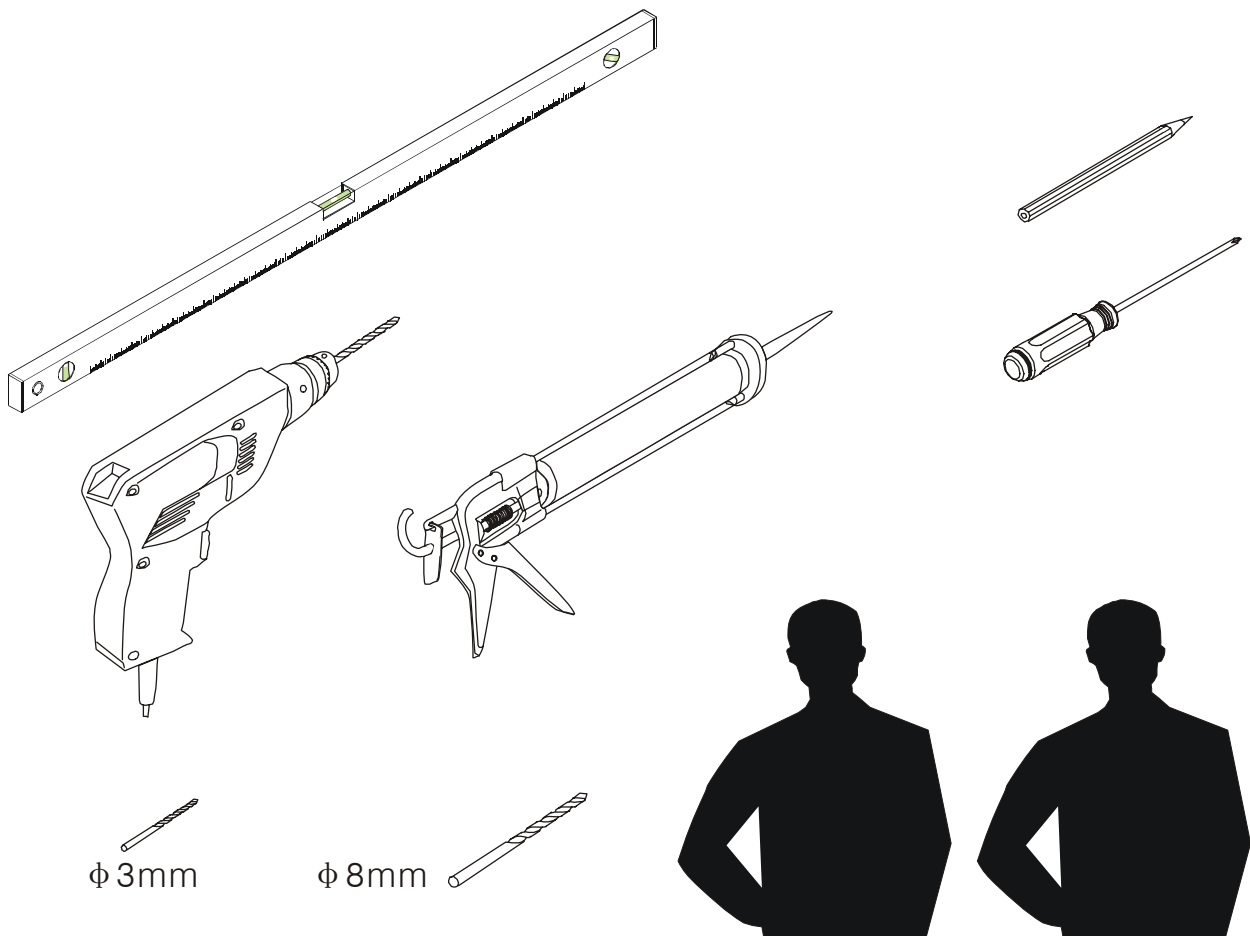

Note: Safety glass can not be re-worked.

■ Installation

Please read these instructions carefully before start of installation.

The wall post has up to 20mm of adjustment for out of true wall situations.

Ensure that the shower tray is fitted level and that after assembly of enclosure there is a full and continuous bead of sealant between the top of the shower tray and the title joint.

Special care should be taken when drilling walls to avoid hidden pipes or electrical cables.

Note: This product is heavy and will require two people to install.

Please remove protective film from aluminium profiles before installation.

■ Shower Tray Installation

The shower tray must be sited against a structural wall.

Water proof walling or tiling should be fitted so that it sits on the top of the tray rim.

■ Aftercare Instructions

After use, your shower should be cleaned with soap and water. This is particularly important in hard water districts where insoluble lime salts may be deposited and allowed to build up. Cleaners of a gritty or abrasive nature should not be used. Care should be taken to avoid contact with strong chemicals such as organic solvents and strippers.

Glass cleaners can be used but with caution, if in doubt contact the supplier of the cleaner in question.

Please keep these instructions for aftercare and customer service details.

Tools required

This product is heavy and will require two people to install.