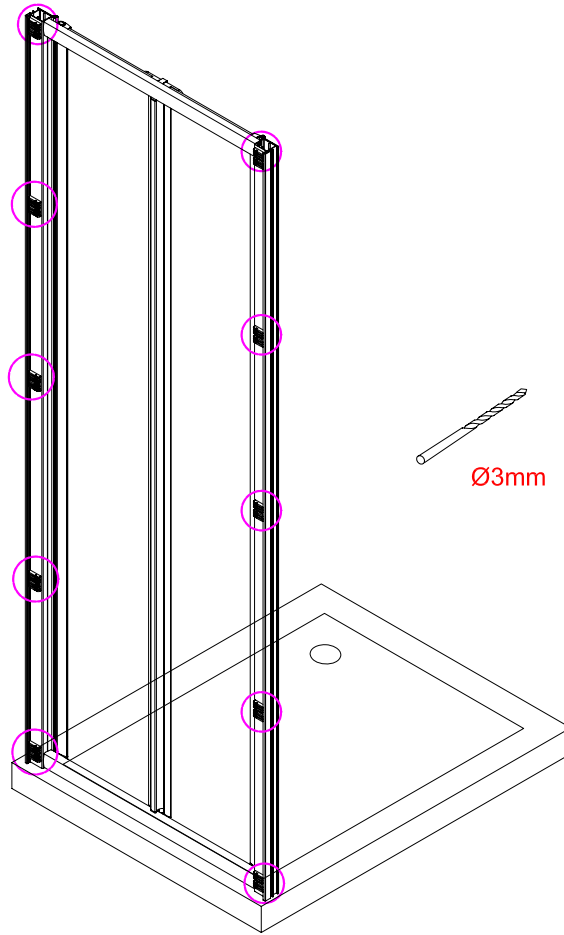

## ■ Installation

Please read these instructions carefully before start of installation.

The wall post has up to 20mm of adjustment for out of true wall situations.

**Ensure that the shower tray is fitted level and that after assembly of enclosure there is a full and continuous bead of sealant between the top of the shower tray and the title joint.**

## ■ Shower Tray Installation

The shower tray must be sited against a structural wall.

Water proof walling or tiling should be fitted so that it sits on the top of the tray rim.

## Tools required

This product is heavy and will require two people to install.

This product is heavy and will require two people to install.

This product is heavy and will require two people to install.