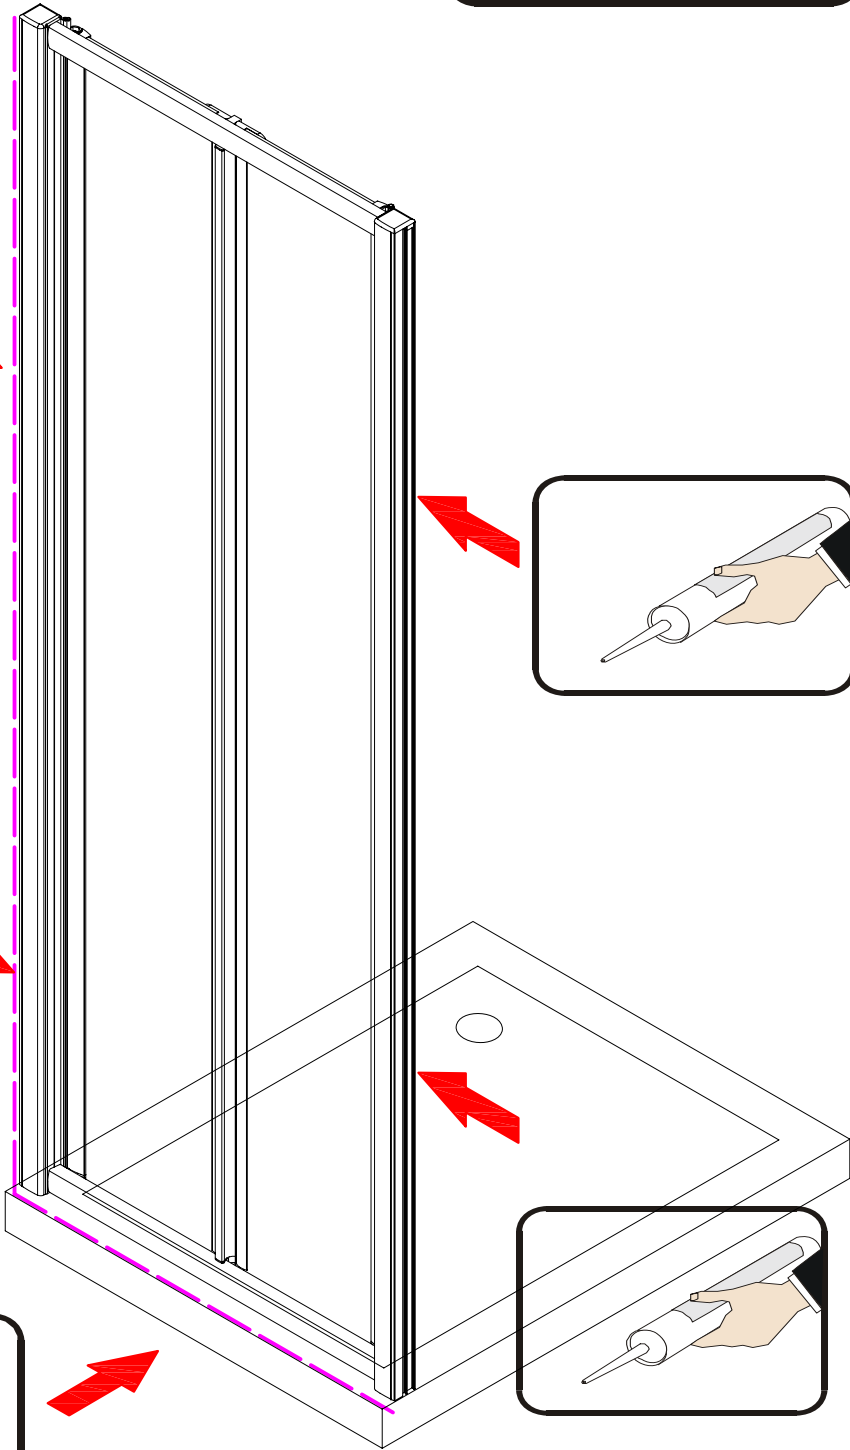

## ■ Installation

Please read these instructions carefully before start of installation.

The wall post has up to 20mm of adjustment for out of true wall situations.

**Ensure that the shower tray is fitted level and that after assembly of enclosure there is a full and continuous bead of sealant between the top of the shower tray and the title joint.**

Special care should be taken when drilling walls to avoid hidden pipes or electrical cables.

Note: This product is heavy and will require two people to install.

Please remove protective film from aluminium profiles before installation.

## ■ Shower Tray Installation

The shower tray must be sited against a structural wall.

Water proof walling or tiling should be fitted so that it sits on the top of the tray rim.

× 10  
ST4 × 10

This product is heavy and will require two people to install.

5

This product is heavy and will require two people to install.