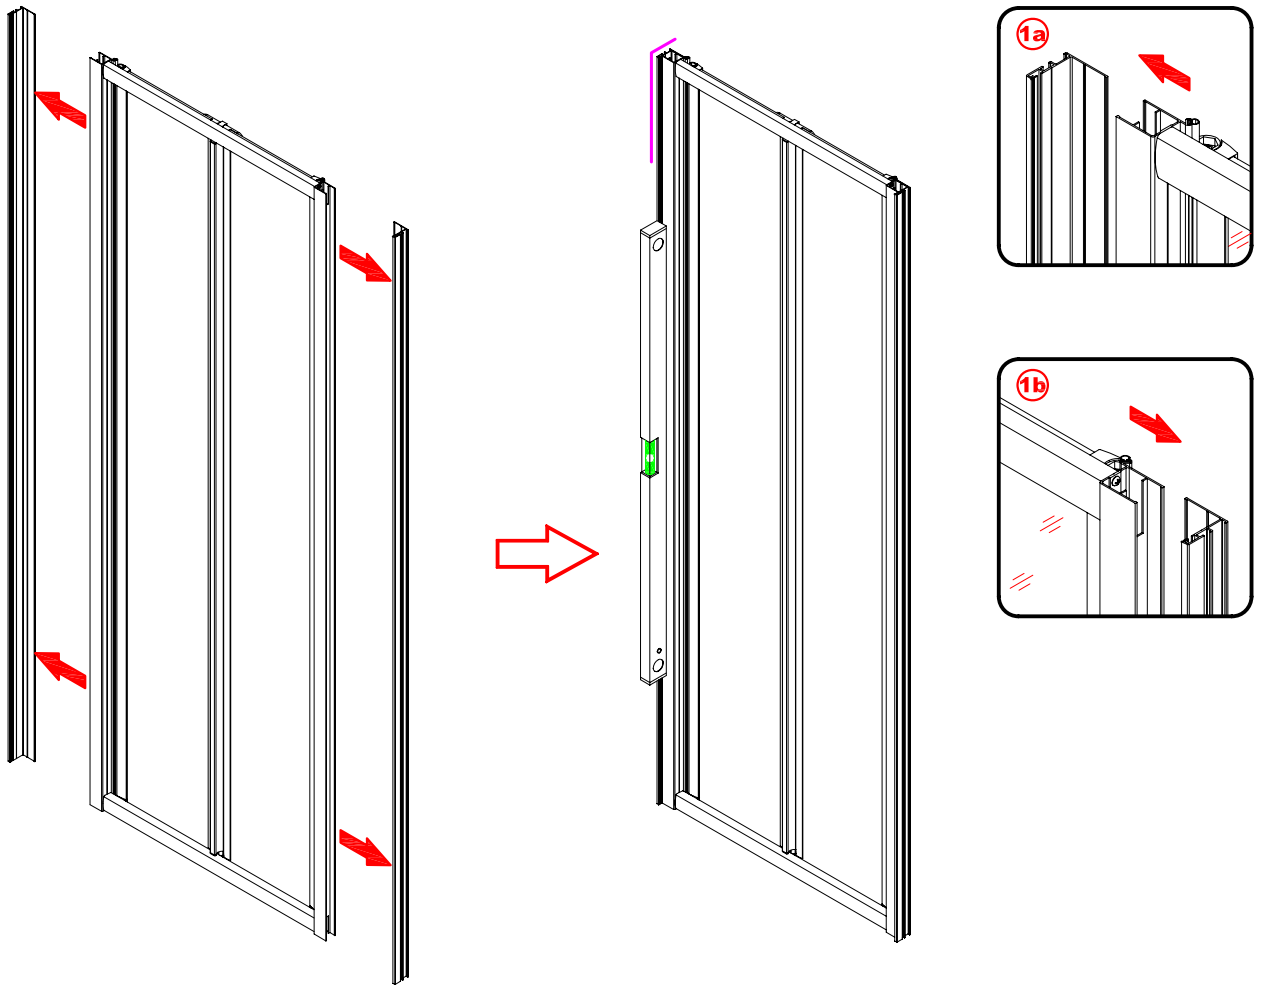

## ■ Installation

Please read these instructions carefully before start of installation.

The wall post has up to 20mm of adjustment for out of true wall situations.

**Ensure that the shower tray is fitted level and that after assembly of enclosure there is a full and continuous bead of sealant between the top of the shower tray and the title joint.**

## ■ Shower Tray Installation

The shower tray must be sited against a structural wall.

Water proof walling or tiling should be fitted so that it sits on the top of the tray rim.

## Tools required

This product is heavy and will require two people to install.

This product is heavy and will require two people to install.

This product is heavy and will require two people to install.