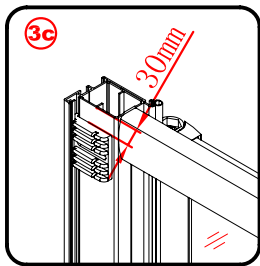

## ■ Installation

Please read these instructions carefully before start of installation.

The wall post has up to 20mm of adjustment for out of true wall situations.

**Ensure that the shower tray is fitted level and that after assembly of enclosure there is a full and continuous bead of sealant between the top of the shower tray and the title joint.**

## Tools required

This product is heavy and will require two people to install.

This product is heavy and will require two people to install.

This product is heavy and will require two people to install.