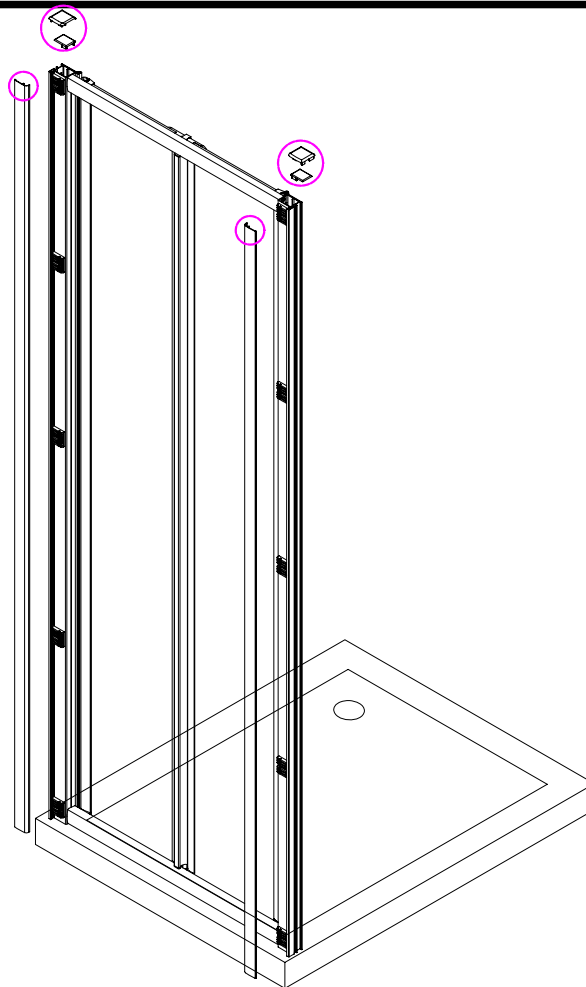

This product is heavy and will require two people to install.