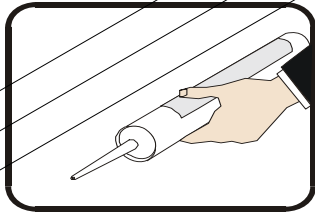

## ■ Installation

Please read these instructions carefully before start of installation.

The wall post has up to 20mm of adjustment for out of true wall situations.

**Ensure that the shower tray is fitted level and that after assembly of enclosure there is a full and continuous bead of sealant between the top of the shower tray and the title joint.**

## ■ Shower Tray Installation

The shower tray must be sited against a structural wall.

Water proof walling or tiling should be fitted so that it sits on the top of the tray rim.

× 10  
ST4 × 10

This product is heavy and will require two people to install.

5

This product is heavy and will require two people to install.