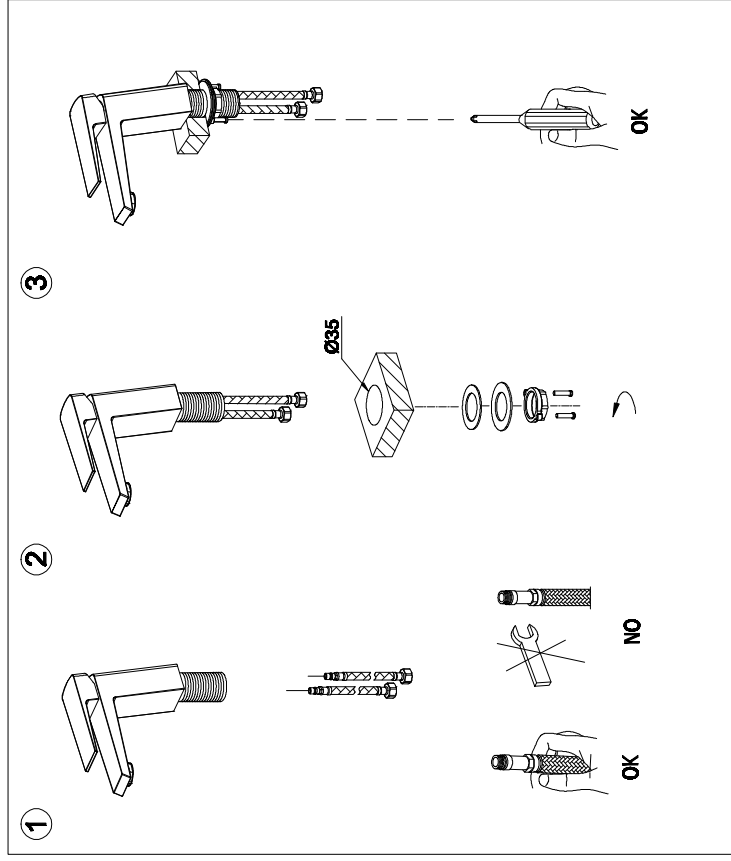

Single lever basin mixer
 Art. NO:ARL-LVM-CRM
 Installation

Explosion drawing

Technical drawing