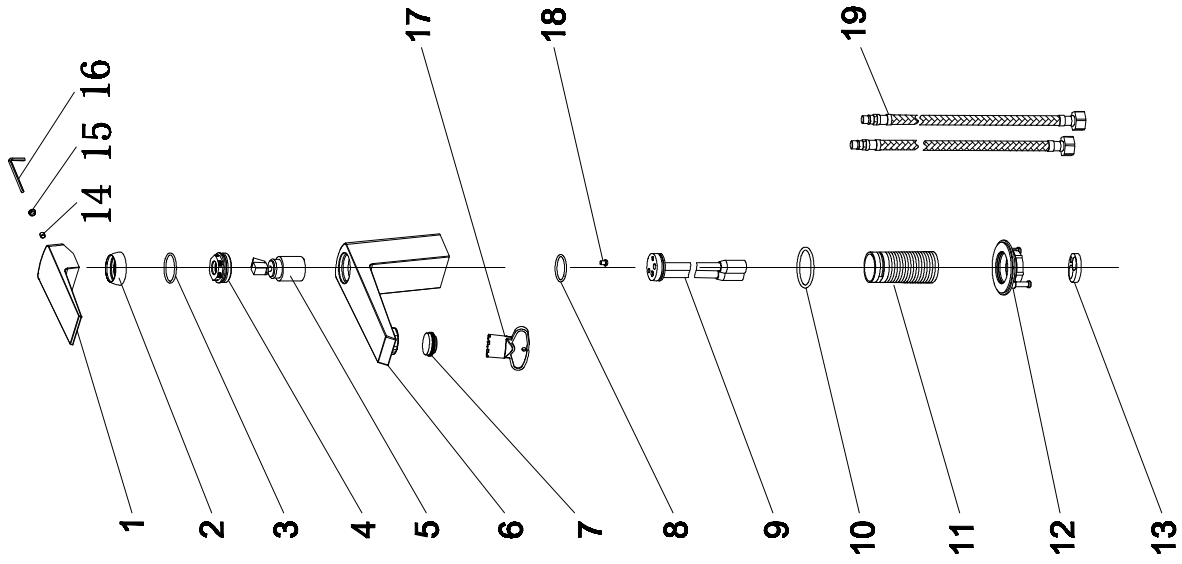

Single lever basin mixer
 Art. NO:ARL-LVM-CRM
 Installation

Explosion drawing

Technical drawing